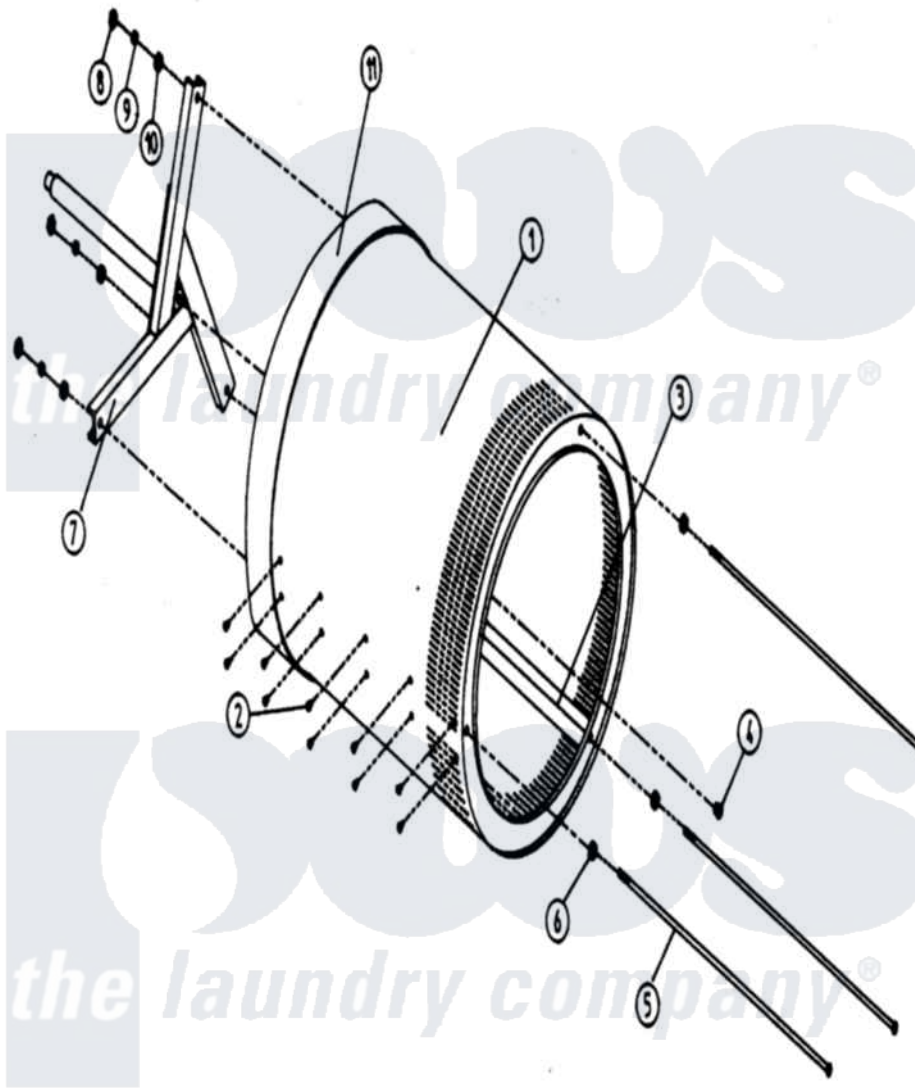

Maytag MDG32PC2AW 15 - TUMBLER & SUPPORT ASSEMBLY

Maytag Residential Maytag MDG32PC2AW Dryer Parts Parts Diagram 15 - TUMBLER & SUPPORT ASSEMBLY
 Click on the part number to view part

Item	Original Part Number	Replaced By	Status	Part Description
000	W10124350		Not Available	ORDER PARTS FROM AMERICAN DRYER CORP AT 508-678-9000
001	A800723	800723		330 430 TU
"	A800833	800833		430 Tumbler
002	A150415		Not Available	SCREW, CRIMPTITE (PH. RD.HD.) (No.10-16 X 1/2" PH. RD. HD.)
003	A301315	W10146782		285 330 23
"	A301316	301316		330 285 23
004	A150518	150518		5 16-18 X
005	A100902		Not Available	ROD, TIE (No.18-5/16" X 31")
006	A153001	153001		5 16 Flat
007	A800617	800617		215 220 23
008	A152004	8182933		Nut, Hex
009	A153002	8182939		Washer, Lock
010	A153001	153001		5 16 Flat
011	A116003	116003		Felt Seal