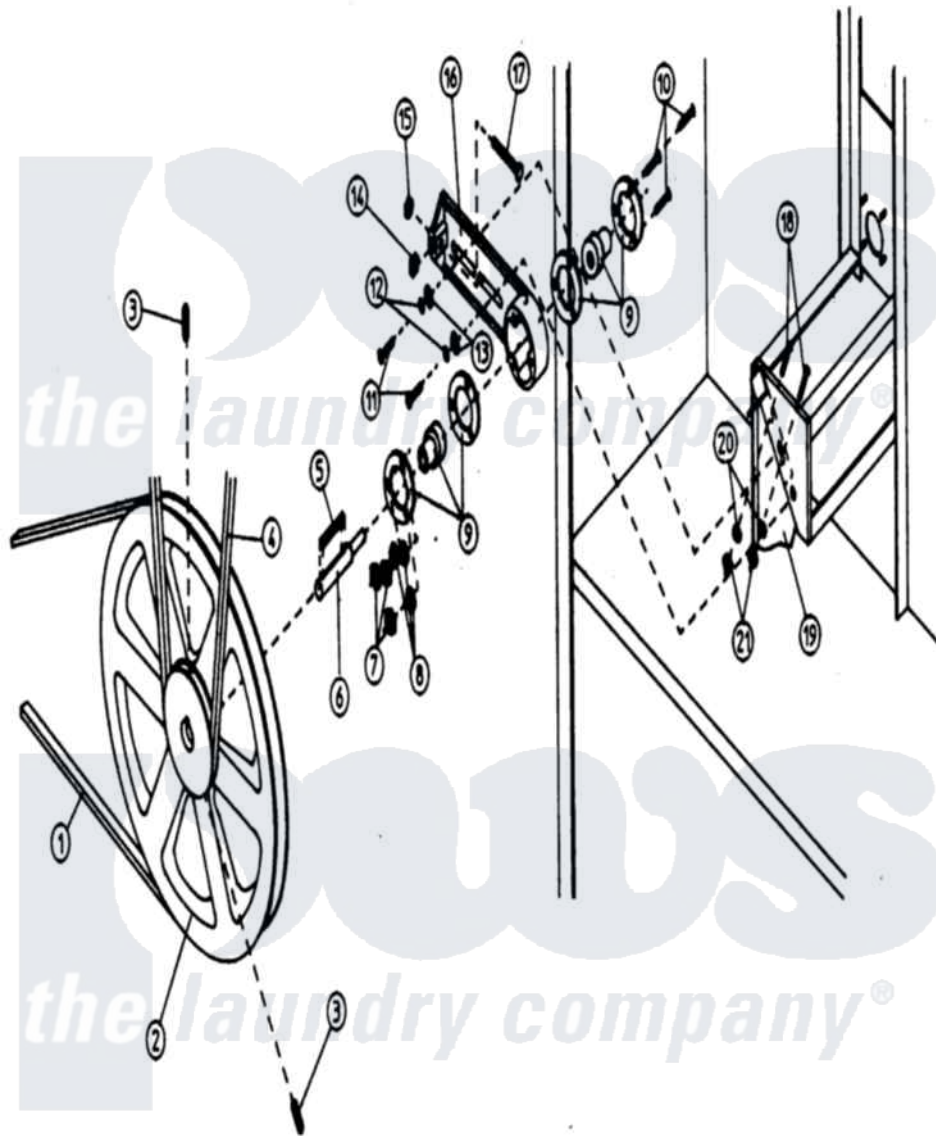

Maytag MDG32PC2AW 16 - IDLER BEARING ASSEMBLY

Maytag Residential Maytag MDG32PC2AW Dryer Parts Parts Diagram 16 - IDLER BEARING ASSEMBLY
 Click on the part number to view part

Item	Original Part Number	Replaced By	Status	Part Description
000	W10124350		Not Available	ORDER PARTS FROM AMERICAN DRYER CORP AT 508-678-9000
001	A100115	W10146561		4I410 V be
"	A100144	W10146577		4I420 V be
002	A101129	W10146631		9 X 2-1 2
003	A154301	154301		5 16-18 X
004	A100100	W10146547		5I-660 V-B
"	A100111		Not Available	5L650 V-BELT (TO TUMBLER)
005	A100705	100705		3 16 X 3
006	A301850			SHAFT, IDLER (5/8" X 3/4")
007	A152002	152002		1 4-20 Hex
008	A153007	153007		1 4 Split
009	A100214		Not Available	BEARING, FLANGE (5/8")
010	A150521	150521		1 4-20 X 2
011	A150617	150617		3 8-16 X 1

012	A153005	153005	3 8 Split
013	A153004	153004	3 8 X 1
014	A152020	152020	5 16-18 SQ
015	A152004	8182933	Nut, Hex
016	A100406		BEARING, IDLER ASSEMBLY (INCLUDES 5 - 17)
"	A801008	Not Available	IDLER BEARIN ASSY. (COMPLETE)
017	A150509	150509	5 16-18 X
018	A150111	150111	1 4-20 X 1
019	A311403	311403	Tumbler be
020	A153007	153007	1 4 Split
021	A152002	152002	1 4-20 Hex