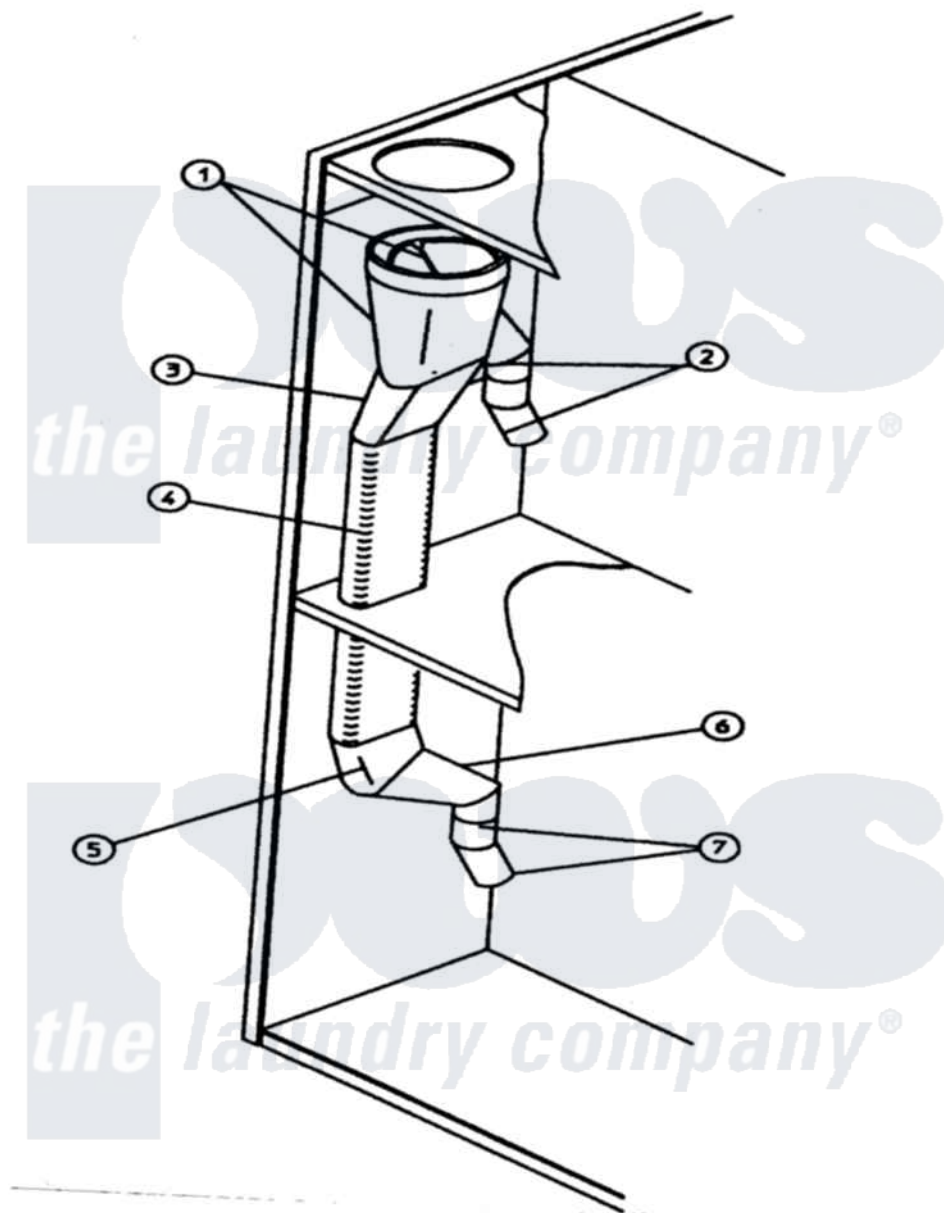

# Maytag MDG32PC2AW 19 - EXHAUST DUCTING ASSEMBLY

Maytag Residential Maytag MDG32PC2AW Dryer Parts Parts Diagram 19 - EXHAUST DUCTING ASSEMBLY  
 Click on the part number to view part

Item	Original Part Number	Replaced By	Status	Part Description
000	W10124350		Not Available	ORDER PARTS FROM AMERICAN DRYER CORP AT 508-678-9000
001	A880505	<a href="#">W10148014</a>		215 430 Da
002	A143536	<a href="#">143536</a>		6 Diameter 45
003	A145327		Not Available	BOOT, STRAIGHT (6" RD X 7" OV)
004	A143539	<a href="#">143539</a>		7 Oval 15
005	A143537	<a href="#">143537</a>		7 Oval 45
006	A143538	<a href="#">143538</a>		6 Diameter X 7
007	A117505	<a href="#">117505</a>		Aluminum H
"	A143536	<a href="#">143536</a>		6 Diameter 45