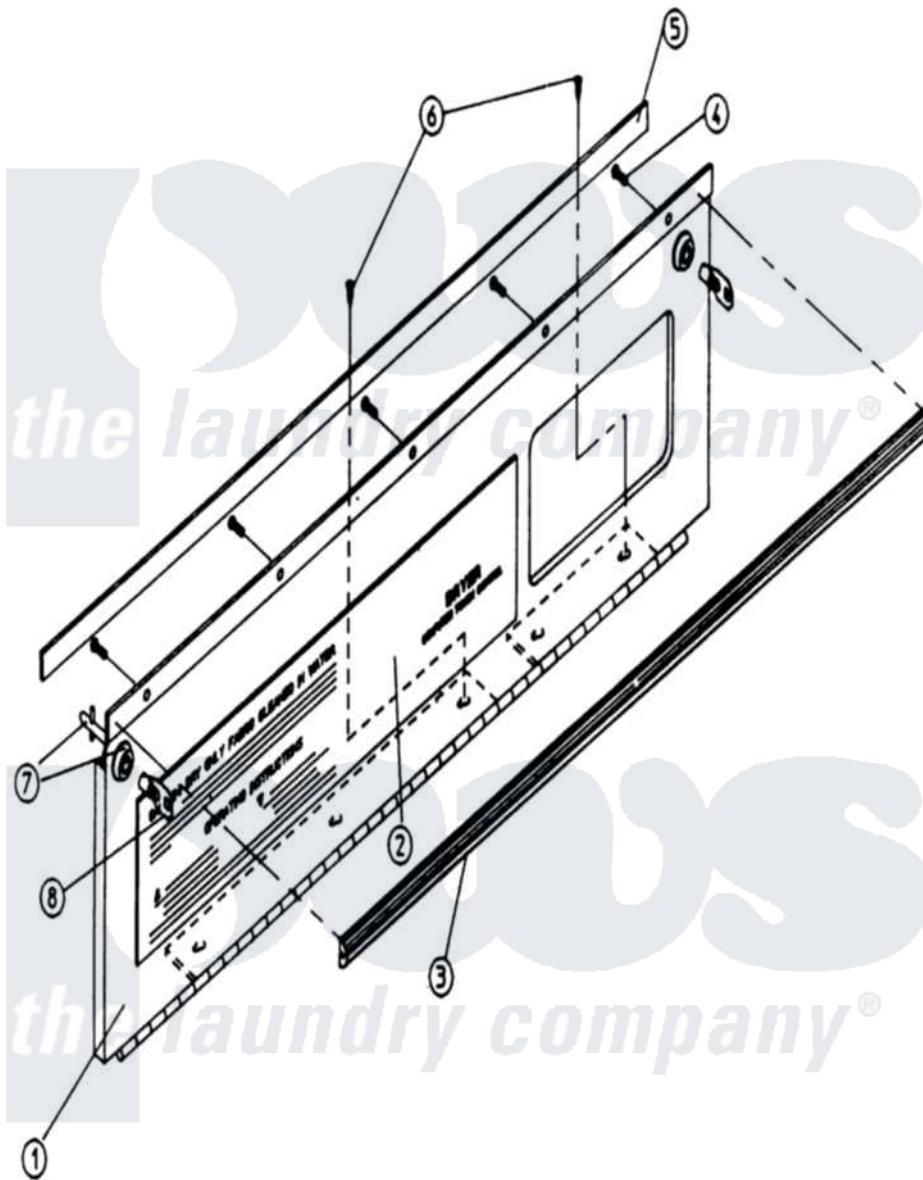

Maytag MDG32PC3AL 01 - CABINET - CONTROL DOOR ASSEMBLY

Maytag [Residential Maytag MDG32PC3AL Dryer Parts](#) Parts Diagram 01 - CABINET - CONTROL DOOR ASSEMBLY
 Click on the part number to view part

Item	Original Part Number	Replaced By	Status	Part Description
000	W10124350		Not Available	ORDER PARTS FROM AMERICAN DRYER CORP AT 508-678-9000
001	A880180	W10147973		430 Contro
002	A180228	180228		430 Graphi
003	A180225	180225		430 Control L
004	A150201	150201		10-32 X 1
005	A117600		Not Available	TAPE, NOISE SUPPRESSOR (SOLD IN FEET)
006	A150301	150301		8-18 X 7
007	A160040	160040		Dp Control
008	A160140	160140		Key Only F