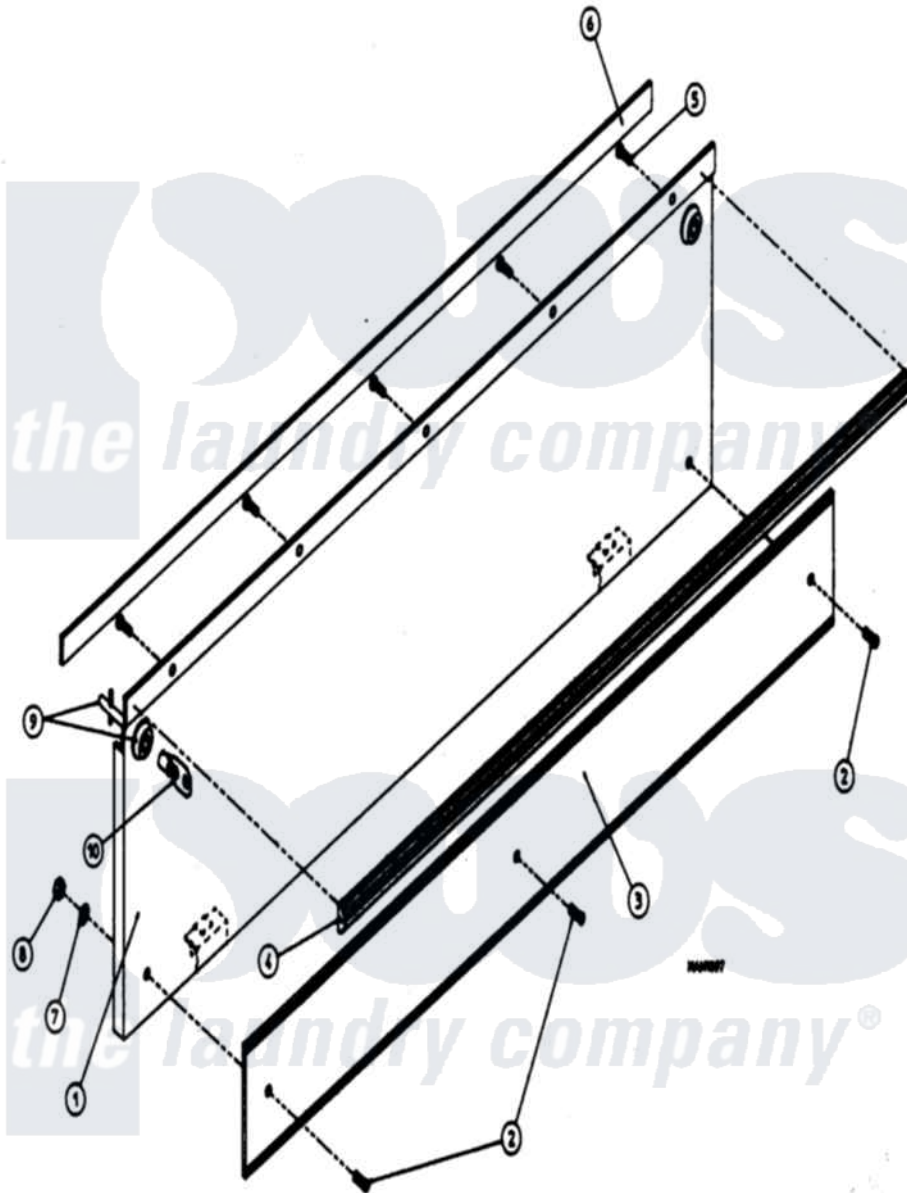

Maytag MDG32PC3AL 02 - CABINET - LINT DOOR ASSEMBLY

Maytag [Residential Maytag MDG32PC3AL Dryer Parts](#) Parts Diagram 02 - CABINET - LINT DOOR ASSEMBLY
 Click on the part number to view part

Item	Original Part Number	Replaced By	Status	Part Description
000	W10124350		Not Available	ORDER PARTS FROM AMERICAN DRYER CORP AT 508-678-9000
001	A880173	W10146497		430 Drop L
002	A150001	150001		6-32 X 1 2
003	A180227		Not Available	TRIM, LINT DOOR (LWR KICK)
004	A180225	180225		430 Control L
005	A150201	150201		10-32 X 1
006	A117602		Not Available	TAPE, NOISE SUPPRESSOR
007	A153010	153010		6 Internal
008	A152013	152013		6-32 Hex N
009	A160040	160040		Dp Control
010	A160140	160140		Key Only F