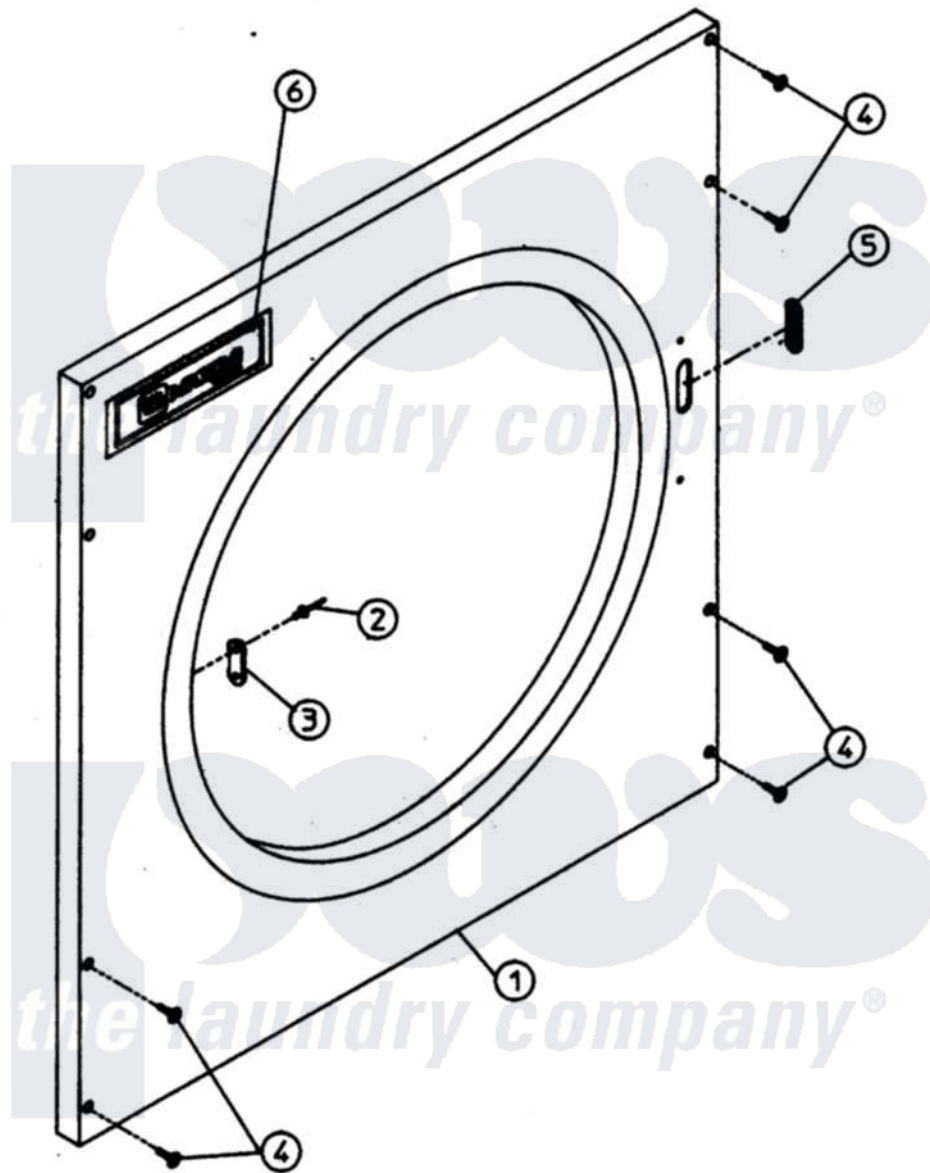

Maytag MDG32PC3AL 03 - CABINET - UPPER FRONT PANEL

Maytag [Residential Maytag MDG32PC3AL Dryer Parts](#) Parts Diagram 03 - CABINET - UPPER FRONT PANEL
 Click on the part number to view part

Item	Original Part Number	Replaced By	Status	Part Description
000	W10124350		Not Available	ORDER PARTS FROM AMERICAN DRYER CORP AT 508-678-9000
001	A800684	800684		320 330 43
002	A154215	154215		5 32 X 1 4
003	A170330		Not Available	LATCH, DOOR (FRICTION)
004	A150415		Not Available	SCREW, CRIMPTITE (PH. RD.HD.) (No.10-16 X 1/2" PH. RD. HD.)
005	A121405	121405		Rubber Gro
006	A112343	112343		Maytag Log
"	A870011	W10147884		Logo Doubl