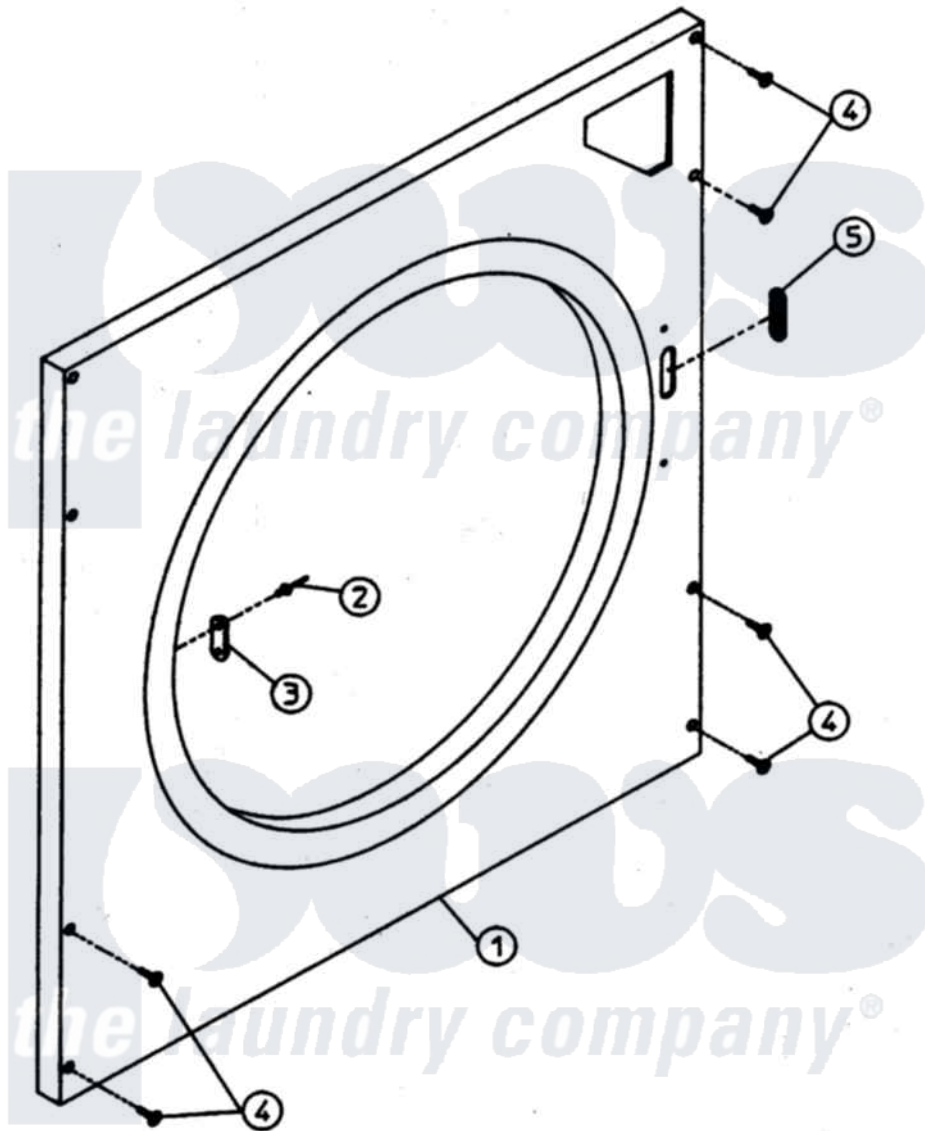

Maytag MDG32PC3AL 04 - CABINET - LOWER FRONT PANEL

Maytag Residential Maytag MDG32PC3AL Dryer Parts Parts Diagram 04 - CABINET - LOWER FRONT PANEL
 Click on the part number to view part

Item	Original Part Number	Replaced By	Status	Part Description
000	W10124350		Not Available	ORDER PARTS FROM AMERICAN DRYER CORP AT 508-678-9000
001	A800689	800689		320 330 43
002	A154215	154215		5 32 X 1 4
003	A170330		Not Available	LATCH, DOOR (FRICTION)
004	A150415		Not Available	SCREW, CRIMPTITE (PH. RD.HD.) (No.10-16 X 1/2" PH. RD. HD.)
005	A121405	121405		Rubber Gro