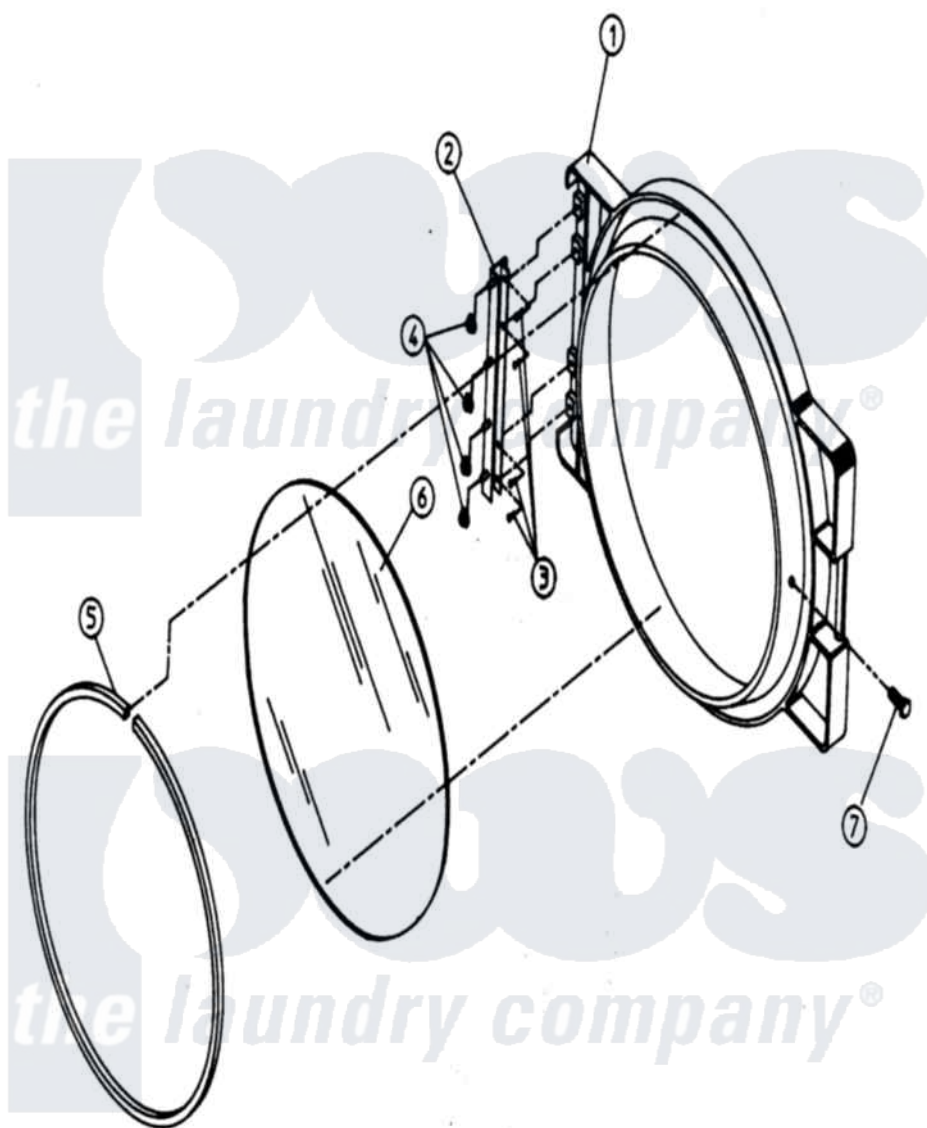

Maytag MDG32PC3AL 07 - DOOR ASSEMBLY

Maytag [Residential Maytag MDG32PC3AL Dryer Parts](#) Parts Diagram 07 - DOOR ASSEMBLY
 Click on the part number to view part

Item	Original Part Number	Replaced By	Status	Part Description
000	W10124350		Not Available	ORDER PARTS FROM AMERICAN DRYER CORP AT 508-678-9000
001	A103062			Hinge Pin
"	A881423		Not Available	DOOR ASSEMBLY COMPLETE (WHT)
"	A881424			DOOR ASSEMBLY COMPLETE (BEIGE)
"	A882963			Door Frame
002	A800448	800448		12 1 2 Ma
003	A150410	MC80MD		Elmntsurf
004	A152014	152014		1 4-20 Ser
005	A102353		Not Available	GASKET, MAIN DOOR (69-1/2")
"	A170730	170730		10.3 Oz Cl
006	A102210	102210		20 7 16 D
"	A170730	170730		10.3 Oz Cl
007	A150448	150448		10-32 X 1