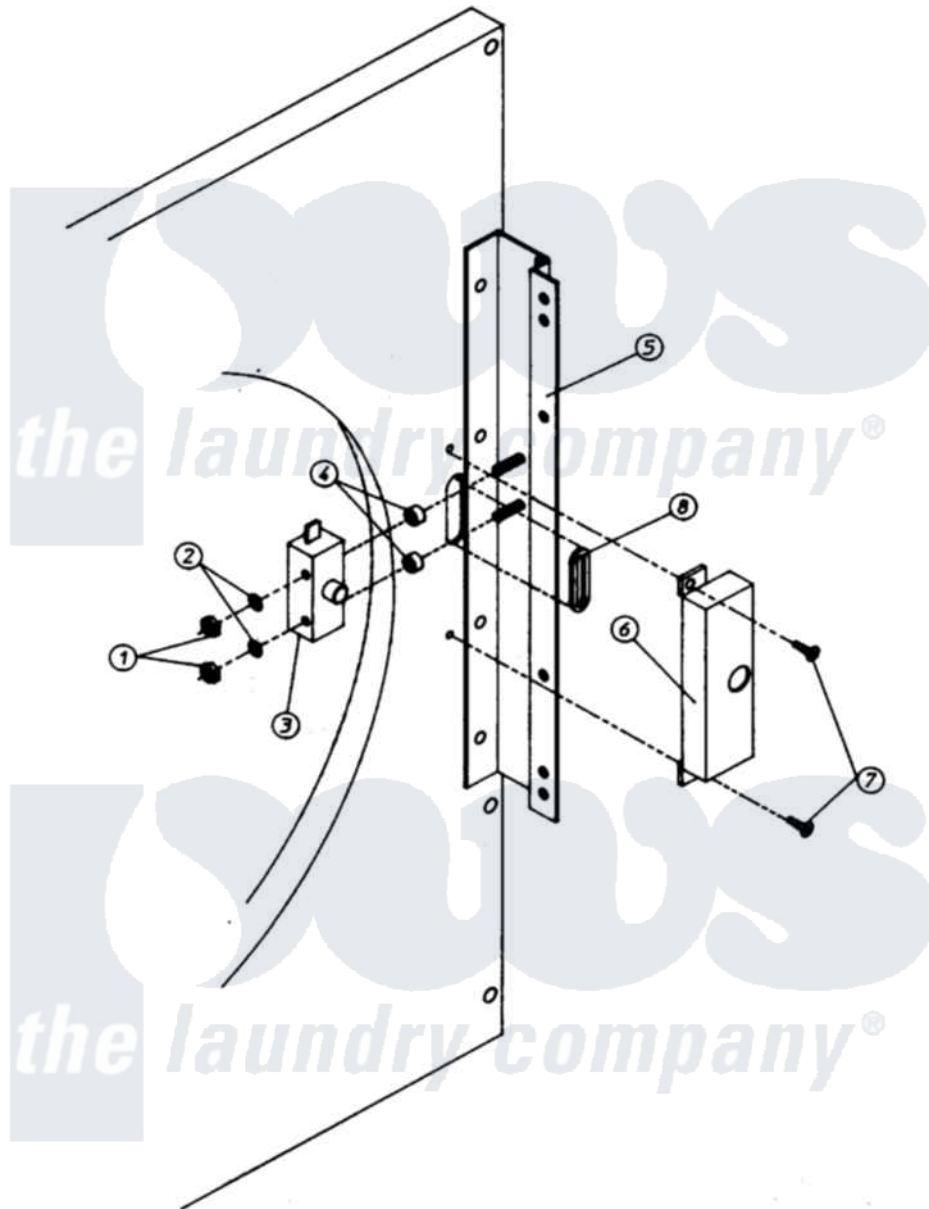

# Maytag MDG32PC3AL 08 - DOOR SWITCH ASSEMBLY

Maytag [Residential Maytag MDG32PC3AL Dryer Parts](#) Parts Diagram 08 - DOOR SWITCH ASSEMBLY  
 Click on the part number to view part

Item	Original Part Number	Replaced By	Status	Part Description
000	W10124350		Not Available	ORDER PARTS FROM AMERICAN DRYER CORP AT 508-678-9000
001	A152013	<a href="#">152013</a>		6-32 Hex N
002	A153010	<a href="#">153010</a>		6 Internal
003	A137005	<a href="#">W10146741</a>		SDS Door S
004	A154281	<a href="#">154281</a>		3 8 Stand
005	A800448	<a href="#">800448</a>		12 1 2 Ma
006	A313248		Not Available	HOUSING, MAIN DOOR SWITCH
007	A150201	<a href="#">150201</a>		10-32 X 1
008	A121405	<a href="#">121405</a>		Rubber Gro