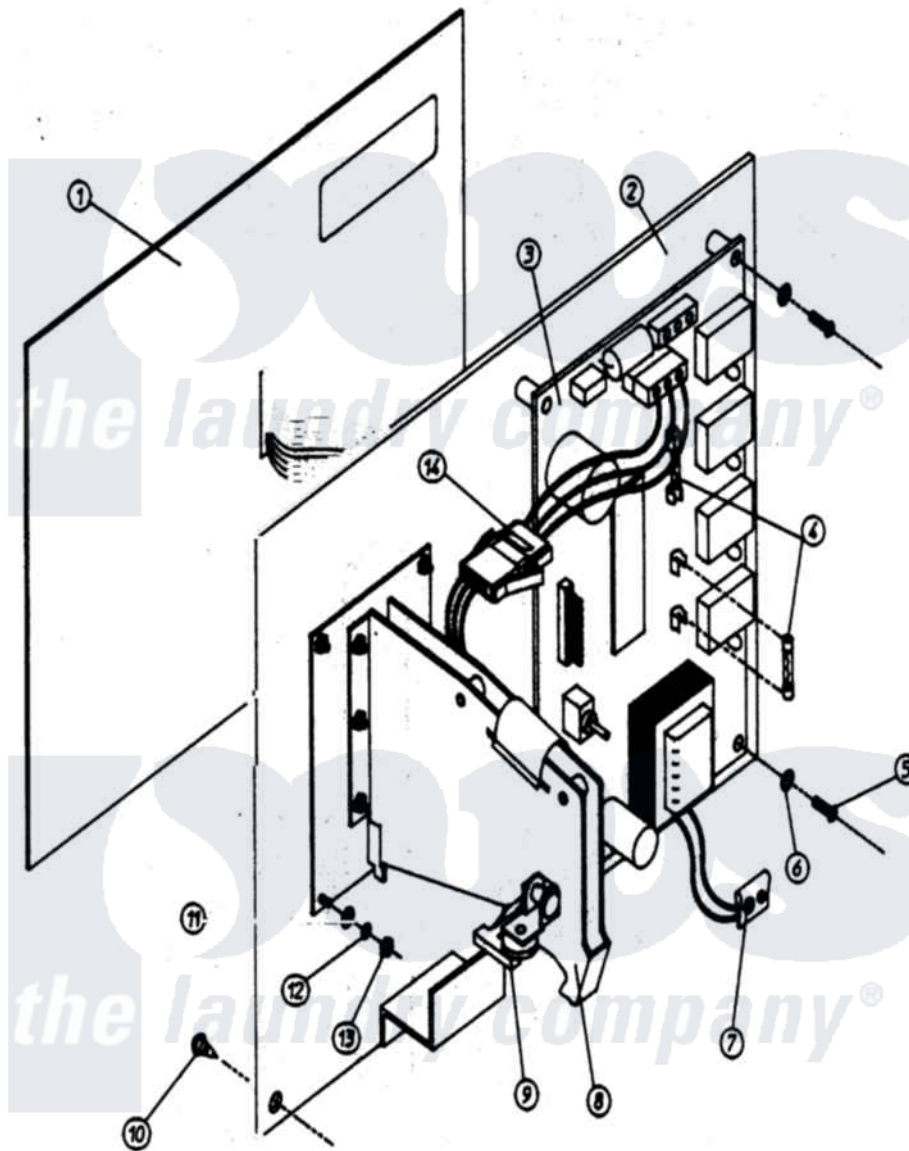

Maytag MDG32PC3AL 09 - CONTROL PANEL ASSEMBLY

Maytag Residential Maytag MDG32PC3AL Dryer Parts Parts Diagram 09 - CONTROL PANEL ASSEMBLY
 Click on the part number to view part

Item	Original Part Number	Replaced By	Status	Part Description
000	W10124350		Not Available	ORDER PARTS FROM AMERICAN DRYER CORP AT 508-678-9000
001	A112540			LABEL, KEYBOARD (25C) SPECIFY COLOR WHEN ORDERING
002	A801231	801231		430 PH5 Ct
"	A801266	801266		430 PH5 CO
"	A824007		Not Available	PANEL, CONTROL ASSEMBLY (INCLUDES 1, 2, 3, 4, 5, 6, 7,
003	A137240		Not Available	CONTROLLER (DMC PHASE 5)
004	A136048	136048		0.125A 2
005	A150005			6-32 X 1 4
006	A153010	153010		6 Internal
007	A824998	824998		Phase-5 BA
008	A125150	W10149163		430 .25 CO
009	A137056	W10146742		Optical SW

010	A150301	150301	8-18 X 7
011	A153046		Not Available WASHER, FLAT (No.4)
012	A153045	153045	4 Split L
013	A152016	152016	4-40 Hex N
014	A824867	824867	Ad 320 330