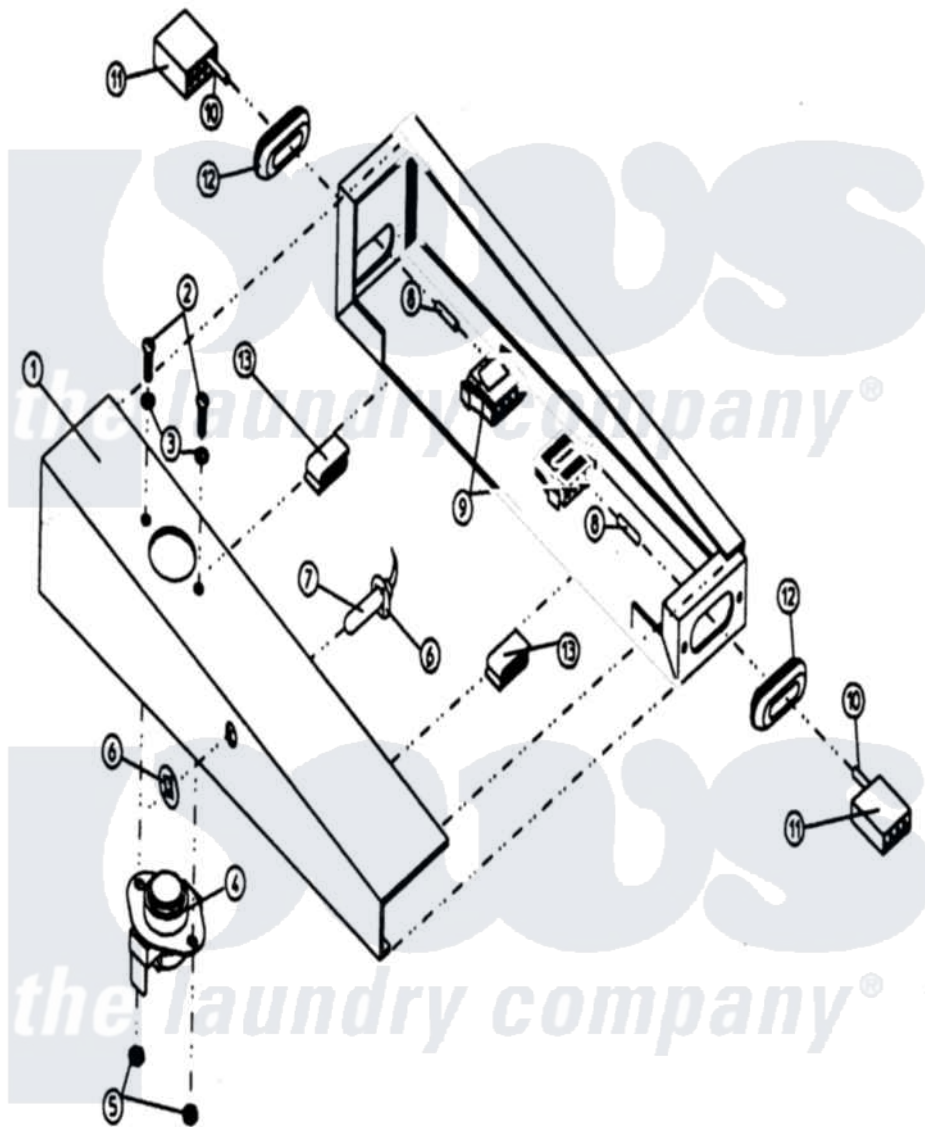

Maytag MDG32PC3AL 12 - TEMPERATURE SENSOR PROBE

Maytag Residential Maytag MDG32PC3AL Dryer Parts Parts Diagram 12 - TEMPERATURE SENSOR PROBE
 Click on the part number to view part

Item	Original Part Number	Replaced By	Status	Part Description
000	W10124350		Not Available	ORDER PART FROM AMERICAN DRYER CORP AT 508-678-9000
001	A8800258		Not Available	BRACKET, TEMPERATURE SENSOR
002	A150005			6-32 X 1 4
003	A153010	153010		6 Internal
004	A130107	W10146727		L160 Tod3
005	A152013	152013		6-32 Hex N
006	A154007	8182949		Fastener, Push-On
007	A880111	880111		330 430 MP
008	A122701	122701		MNL Socket
009	A122605	122605		4 Pin Cmnl
010	A122700	122700		MNL Pin S
011	A122604	W10146714		4 Pin Cmnl
"	A122801	W10146716		Mate-N-Loc
012	A121405	121405		Rubber Gro