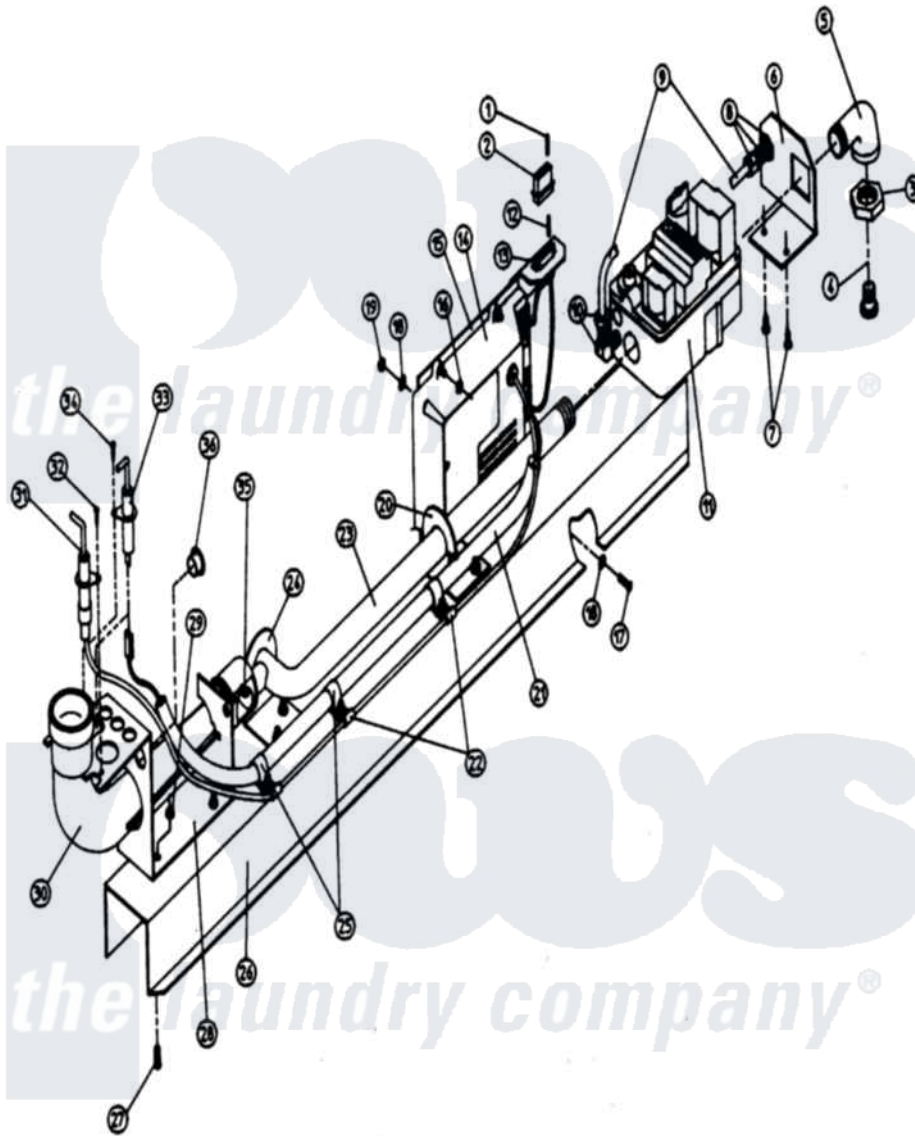

Maytag MDG32PC3AL 13 - GAS VALVE TRAIN ASSEMBLY

Maytag [Residential Maytag MDG32PC3AL Dryer Parts](#) Parts Diagram 13 - GAS VALVE TRAIN ASSEMBLY
 Click on the part number to view part

Item	Original Part Number	Replaced By	Status	Part Description
000	W10124350		Not Available	ORDER PART FROM AMERICAN DRYER CORP AT 508-678-9000
001	A122700	122700		MNL Pin S
002	A122604	W10146714		4 Pin Cmnl
003	A141325		Not Available	COLLAR, TAIL PIECE
004	A141303		Not Available	TAIL PIECE, 1/2" UNION
005	A142506	142506		1 2 X 1 2
006	A318712	318712		320 330 43
007	A150301	150301		8-18 X 7
008	A143259	143259		Bulkhd Fit
009	A143100		Not Available	TUBING, ALUMINUM (1/4")
010	A143203	143203		Pnp Pilot
011	A128927		Not Available	VALVE, GAS (REDUNDANT) (1/2" 24 VAC, NATURAL GAS)
"	A140411		Not Available	CONVERSION KIT (1/2" 24 VAC GAS VALVE (L.P.) W/O ORIFICES

012	A122701	122701	MNL Socket
013	A122605	122605	4 Pin Cmnl
"	A122801	W10146716	Mate-N-Loc
014	A880815		MODULE, DSI (50HZ/60HZ)
015	A850808	W10147723	330 430 Ds
016	A151000	WH12X195	Switch Assembly
017	A153528	153528	8-32 X 1 2
018	A153012	153012	8 Internal
019	A152001	152001	8-32 X 3 8
020	A318711	318711	320 330 43
021	A121060	121060	5 8 Clear
022	A121492	121492	3 16 Plas
023	A141225	141225	19 7 16 S
024	A318700	W10146865	SM Burner
025	A141491	Not Available	CLAMP, NYLON (5/8")
026	A319522	319522	330 430 GA
"	A801022	W10147068	430 Gas VA
027	A153528	153528	8-32 X 1 2
028	A318009	W10146863	215 220 23
029	A151001	W10146764	8-32 Pal N
030	A141130	141130	Up-Shot GA
031	A128917	Not Available	IGNITER W/LEAD
032	A150315	150315	6 X 3 8 P
033	A128918	Not Available	SENSOR, FLAME
034	A150315	150315	6 X 3 8 P
035	NLA	Not Available	ORIFICE, BURNER (LP No.38)
036	A121300	W10149174	Open Close
037	A880119	W10147952	ADG 430 L