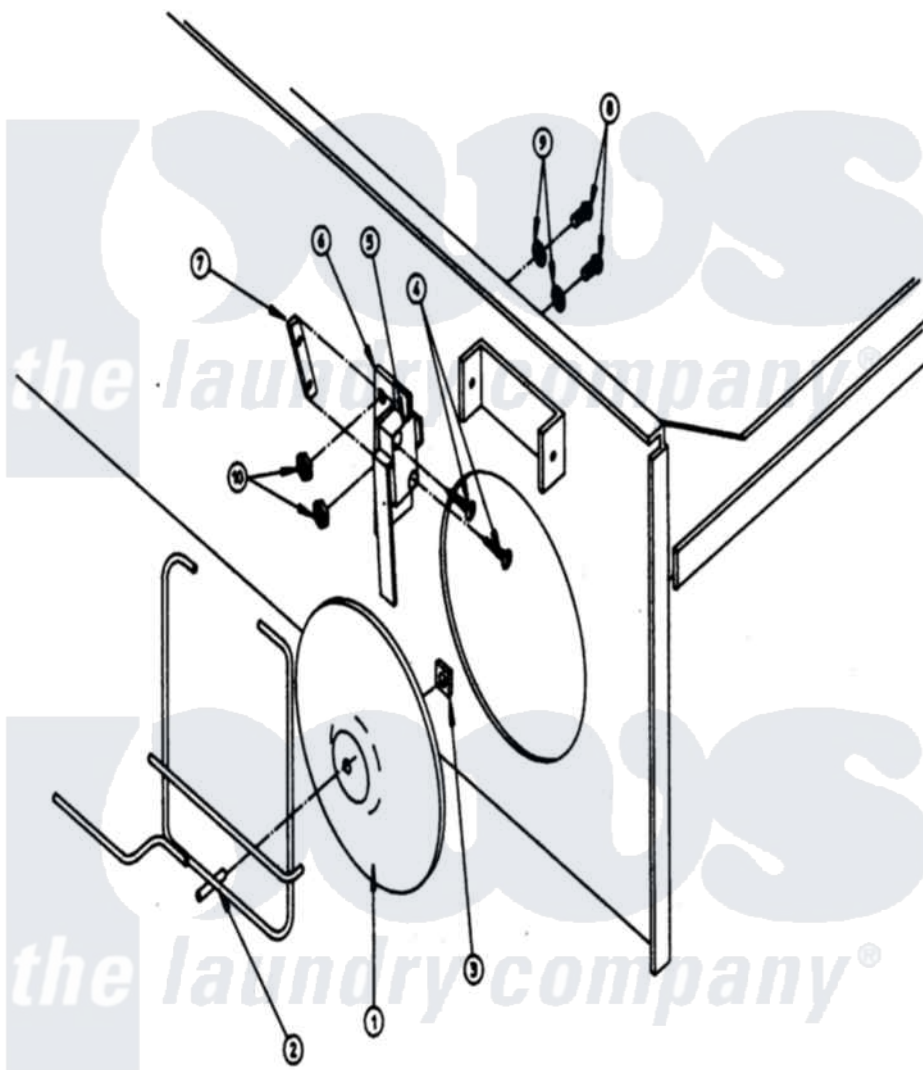

Maytag MDG32PC3AL 14 - SAIL SWITCH ASSEMBLY

Maytag Residential Maytag MDG32PC3AL Dryer Parts Parts Diagram 14 - SAIL SWITCH ASSEMBLY
 Click on the part number to view part

Item	Original Part Number	Replaced By	Status	Part Description
000	W10124350		Not Available	ORDER PART FROM AMERICAN DRYER CORP AT 508-678-9000
001	A309206		Not Available	DAMPER, SAIL SWITCH
"	A802805		Not Available	SAIL SWITCH ROD & DAMPER ASSY. (INCL. ITEMS 1 THRU 3)
002	A105550	W10146642		320 330 43
003	A154002	154002		1 8 Push O
004	A150303	150303		4 X 3 4 P
005	A122200	122200		Sail Switch
"	A802807	W10147081		320 330 43
006	A319208	319208		320 330 43
007	A154004	154004		Tinneman
008	A150001	150001		6-32 X 1 2
009	A153010	153010		6 Internal
010	A152000			6-32 HEX N