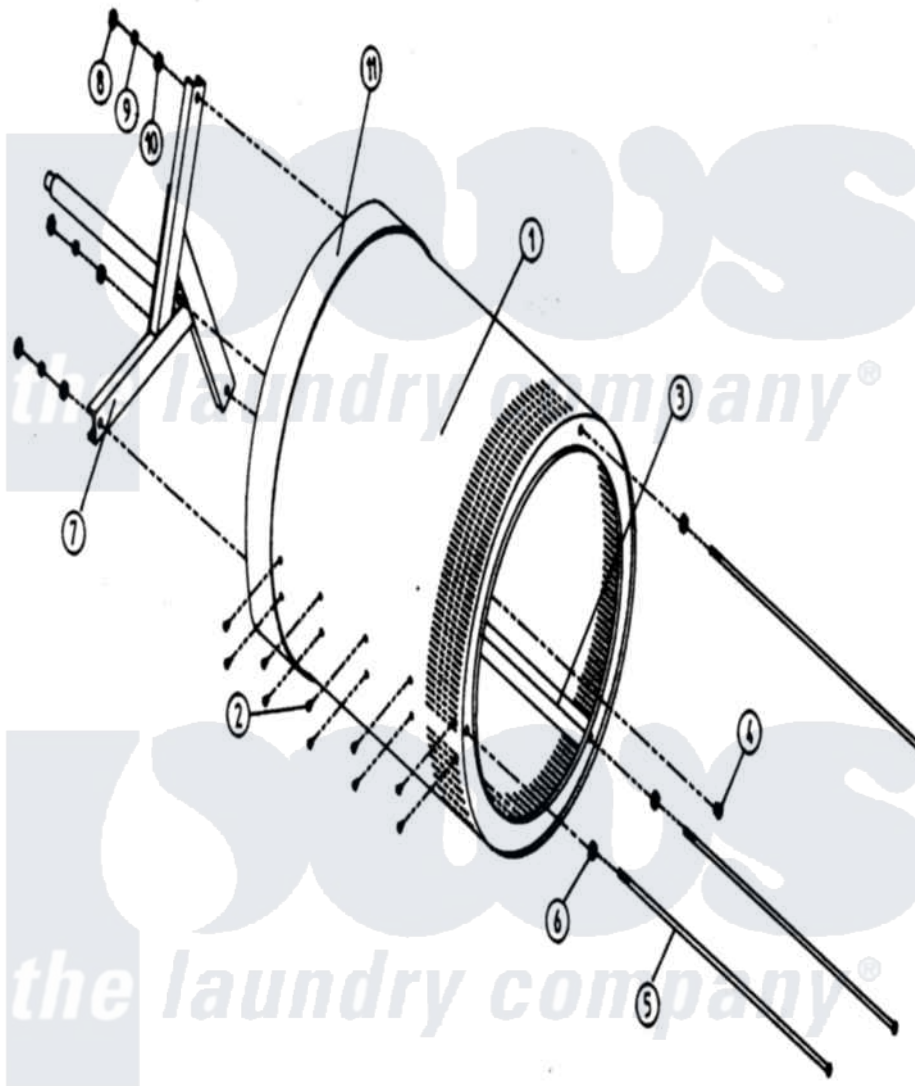

Maytag MDG32PC3AL 15 - TUMBLER & SUPPORT ASSEMBLY

Maytag [Residential Maytag MDG32PC3AL Dryer Parts](#) Parts Diagram 15 - TUMBLER & SUPPORT ASSEMBLY
 Click on the part number to view part

Item	Original Part Number	Replaced By	Status	Part Description
000	W10124350		Not Available	ORDER PARTS FROM AMERICAN DRYER CORP AT 508-678-9000
001	A800723	800723		330 430 TU
"	A800833	800833		430 Tumbler
002	A150415		Not Available	SCREW, CRIMPTITE (PH. RD.HD.) (No.10-16 X 1/2" PH. RD. HD.)
003	A301315	W10146782		285 330 23
"	A301316	301316		330 285 23
004	A150518	150518		5 16-18 X
005	A100902		Not Available	ROD, TIE (No.18-5/16" X 31")
006	A153001	153001		5 16 Flat
007	A800617	800617		215 220 23
008	A152004	8182933		Nut, Hex
009	A153002	8182939		Washer, Lock
010	A153001	153001		5 16 Flat
011	A116003	116003		Felt Seal