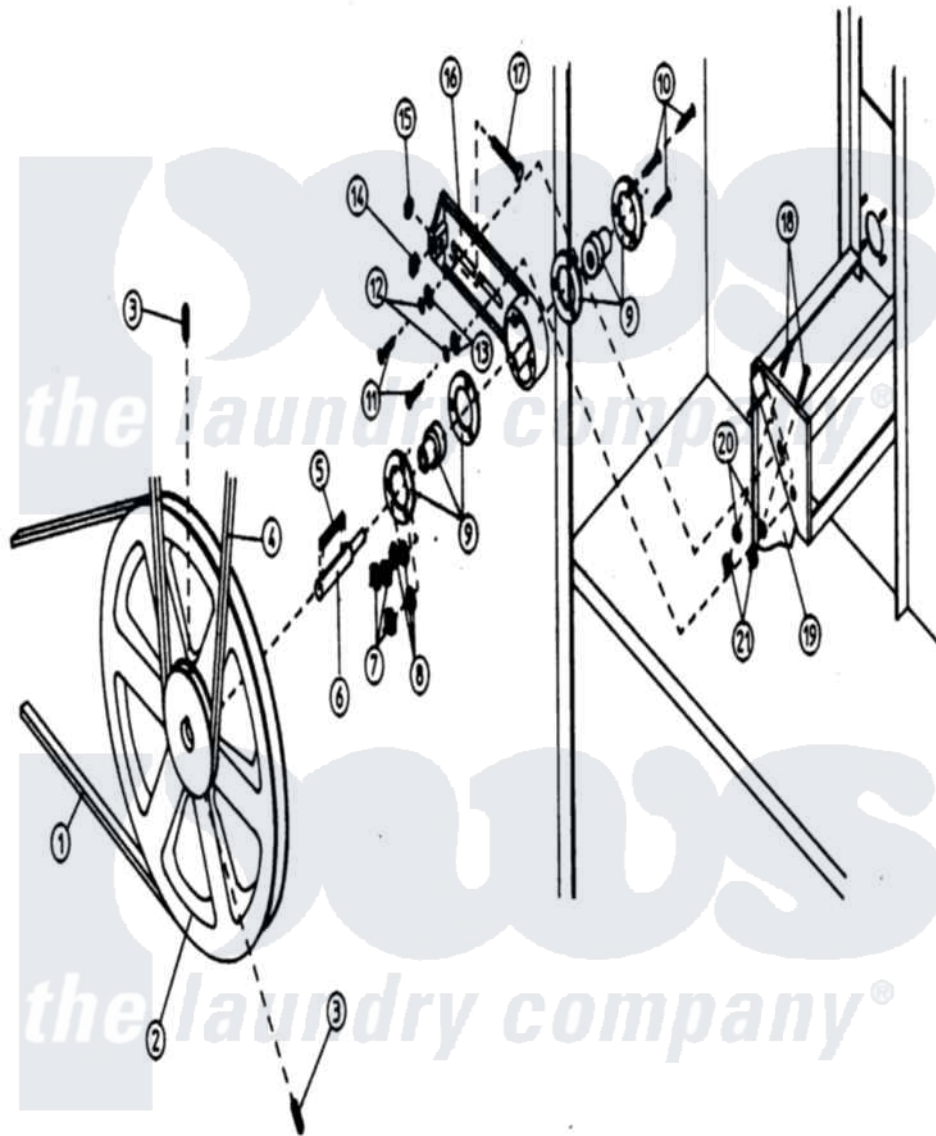

Maytag MDG32PC3AL 17 - IDLER BEARING ASSEMBLY

Maytag Residential Maytag MDG32PC3AL Dryer Parts Parts Diagram 17 - IDLER BEARING ASSEMBLY
 Click on the part number to view part

Item	Original Part Number	Replaced By	Status	Part Description
000	W10124350		Not Available	ORDER PARTS FROM AMERICAN DRYER CORP AT 508-678-9000
001	A100144	W10146577		4l420 V be
002	A101129	W10146631		9 X 2-1 2
003	A154301	154301		5 16-18 X
004	A100100	W10146547		5l-660 V-B
005	A100705	100705		3 16 X 3
006	A301850			SHAFT, IDLER (5/8" X 3/4")
007	A152002	152002		1 4-20 Hex
008	A153007	153007		1 4 Split
009	A100214		Not Available	BEARING, FLANGE (5/8")
010	A150521	150521		1 4-20 X 2
011	A150617	150617		3 8-16 X 1
012	A153005	153005		3 8 Split
013	A153004	153004		3 8 X 1
014	A152020	152020		5 16-18 SQ

015	A152004	8182933	Nut, Hex
016	A100406		BEARING, IDLER ASSEMBLY (INCLUDES 5 - 17)
"	NLA		Not Available MOUNT, IDLER BEARING
017	A150509	150509	5 16-18 X
018	A150111	150111	1 4-20 X 1
019	A311403	311403	Tumbler be
020	A153007	153007	1 4 Split
021	A152002	152002	1 4-20 Hex