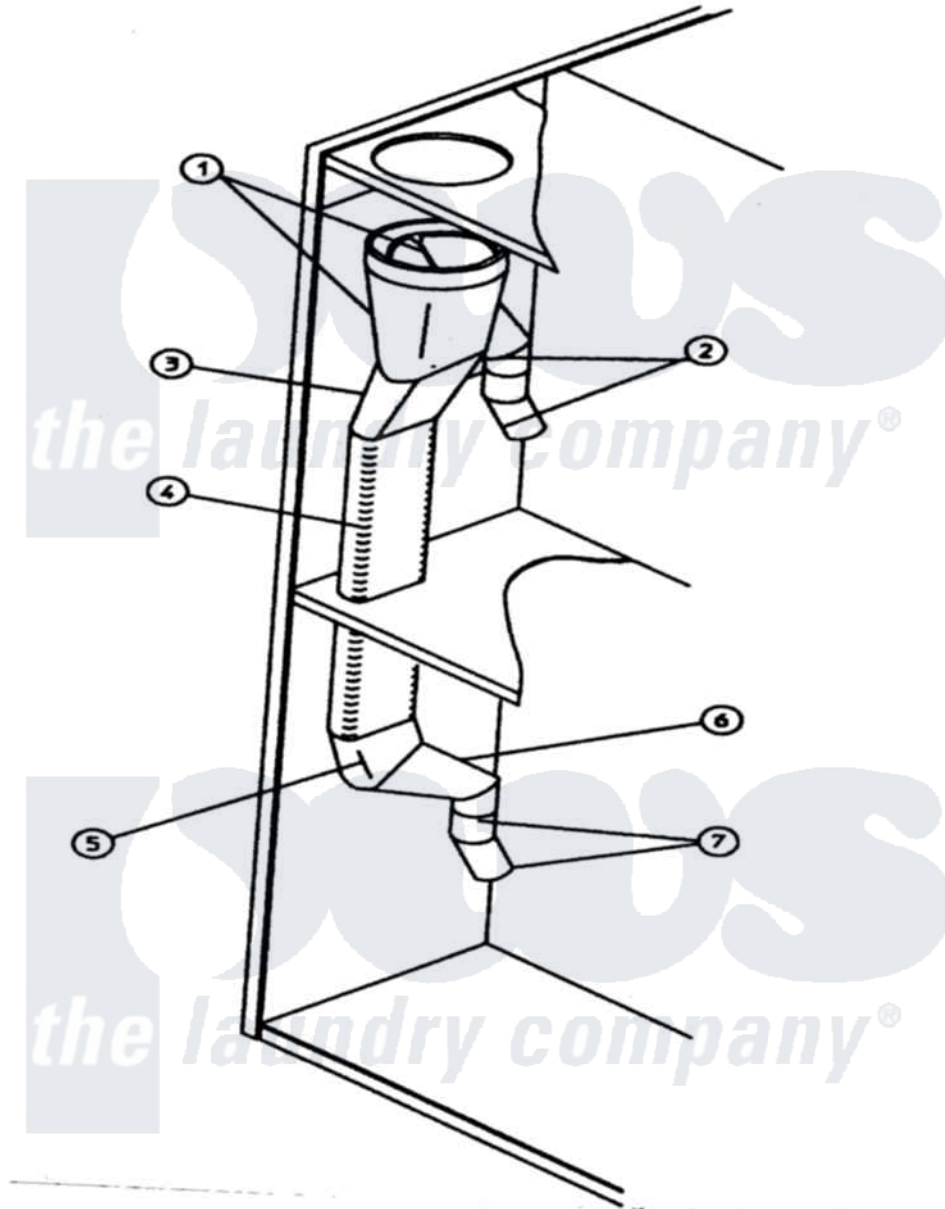

# Maytag MDG32PC3AL 20 - EXHAUST DUCTING ASSEMBLY

Maytag Residential Maytag MDG32PC3AL Dryer Parts Parts Diagram 20 - EXHAUST DUCTING ASSEMBLY  
 Click on the part number to view part

Item	Original Part Number	Replaced By	Status	Part Description
000	W10124350		Not Available	ORDER PARTS FROM AMERICAN DRYER CORP AT 508-678-9000
001	A143535	<a href="#">143535</a>		8 X 6 X
002	A143536	<a href="#">143536</a>		6 Diameter 45
003	A145327		Not Available	BOOT, STRAIGHT (6" RD X 7" OV)
004	A143539	<a href="#">143539</a>		7 Oval 15
005	A143537	<a href="#">143537</a>		7 Oval 45
006	A143538	<a href="#">143538</a>		6 Diameter X 7
007	A117505	<a href="#">117505</a>		Aluminum H
"	A143536	<a href="#">143536</a>		6 Diameter 45