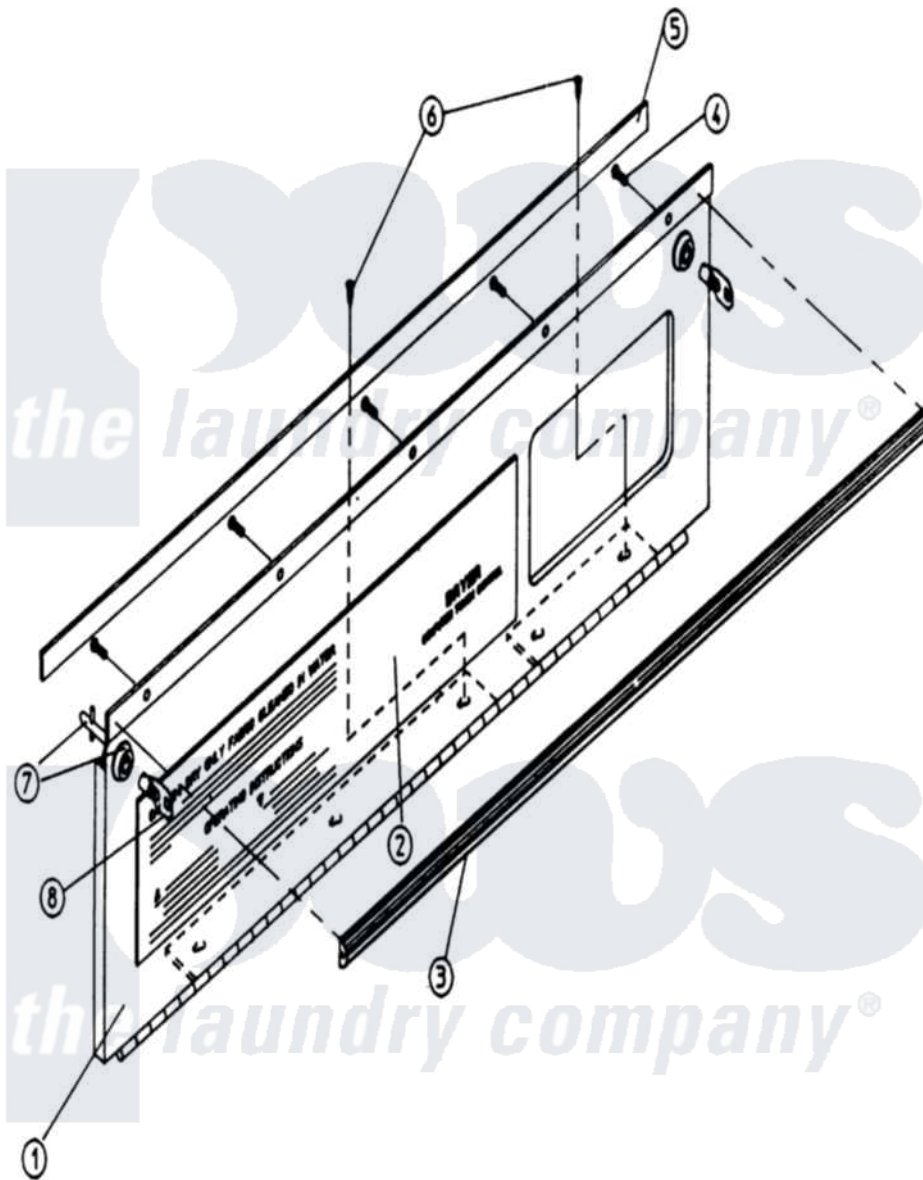

Maytag MDG32PC3AW 01 - CABINET - CONTROL DOOR ASSEMBLY

Maytag [Residential Maytag MDG32PC3AW Dryer Parts](#) Parts Diagram 01 - CABINET - CONTROL DOOR ASSEMBLY
 Click on the part number to view part

Item	Original Part Number	Replaced By	Status	Part Description
000	W10124350		Not Available	ORDER PARTS FROM AMERICAN DRYER CORP AT 508-678-9000
001	A880180	W10147973		430 Contro
002	A180228	180228		430 Graphi
003	A180225	180225		430 Control L
004	A150201	150201		10-32 X 1
005	A117600		Not Available	TAPE, NOISE SUPPRESSOR (SOLD IN FEET)
006	A150301	150301		8-18 X 7
007	A160040	160040		Dp Control
008	A160140	160140		Key Only F