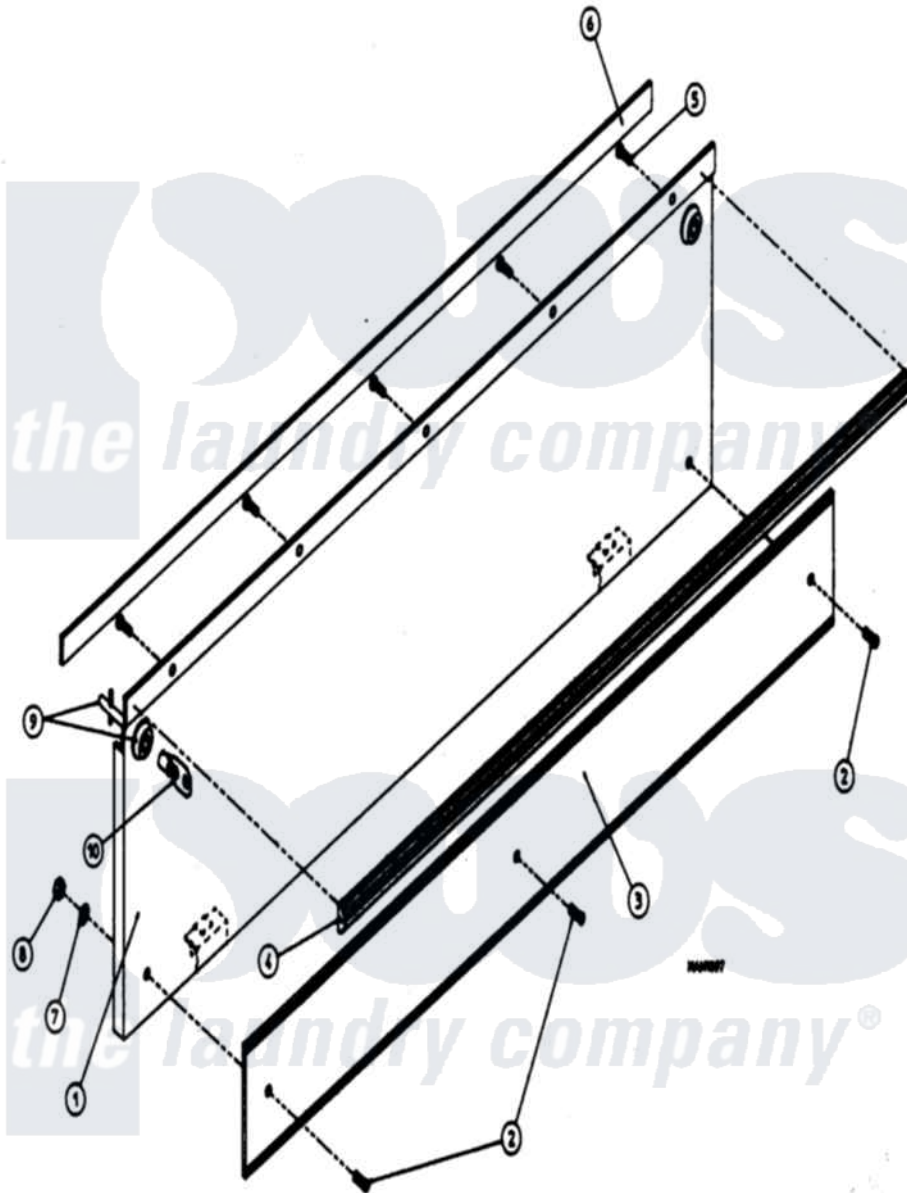

# Maytag MDG32PC3AW 02 - CABINET - LINT DOOR ASSEMBLY

Maytag Residential Maytag MDG32PC3AW Dryer Parts Parts Diagram 02 - CABINET - LINT DOOR ASSEMBLY  
 Click on the part number to view part

Item	Original Part Number	Replaced By	Status	Part Description
000	W10124350		Not Available	ORDER PARTS FROM AMERICAN DRYER CORP AT 508-678-9000
001	A880173	<a href="#">W10146497</a>		430 Drop L
002	A150001	<a href="#">150001</a>		6-32 X 1 2
003	A180227		Not Available	TRIM, LINT DOOR (LWR KICK)
004	A180225	<a href="#">180225</a>		430 Control L
005	A150201	<a href="#">150201</a>		10-32 X 1
006	A117602		Not Available	TAPE, NOISE SUPPRESSOR
007	A153010	<a href="#">153010</a>		6 Internal
008	A152013	<a href="#">152013</a>		6-32 Hex N
009	A160040	<a href="#">160040</a>		Dp Control
010	A160140	<a href="#">160140</a>		Key Only F