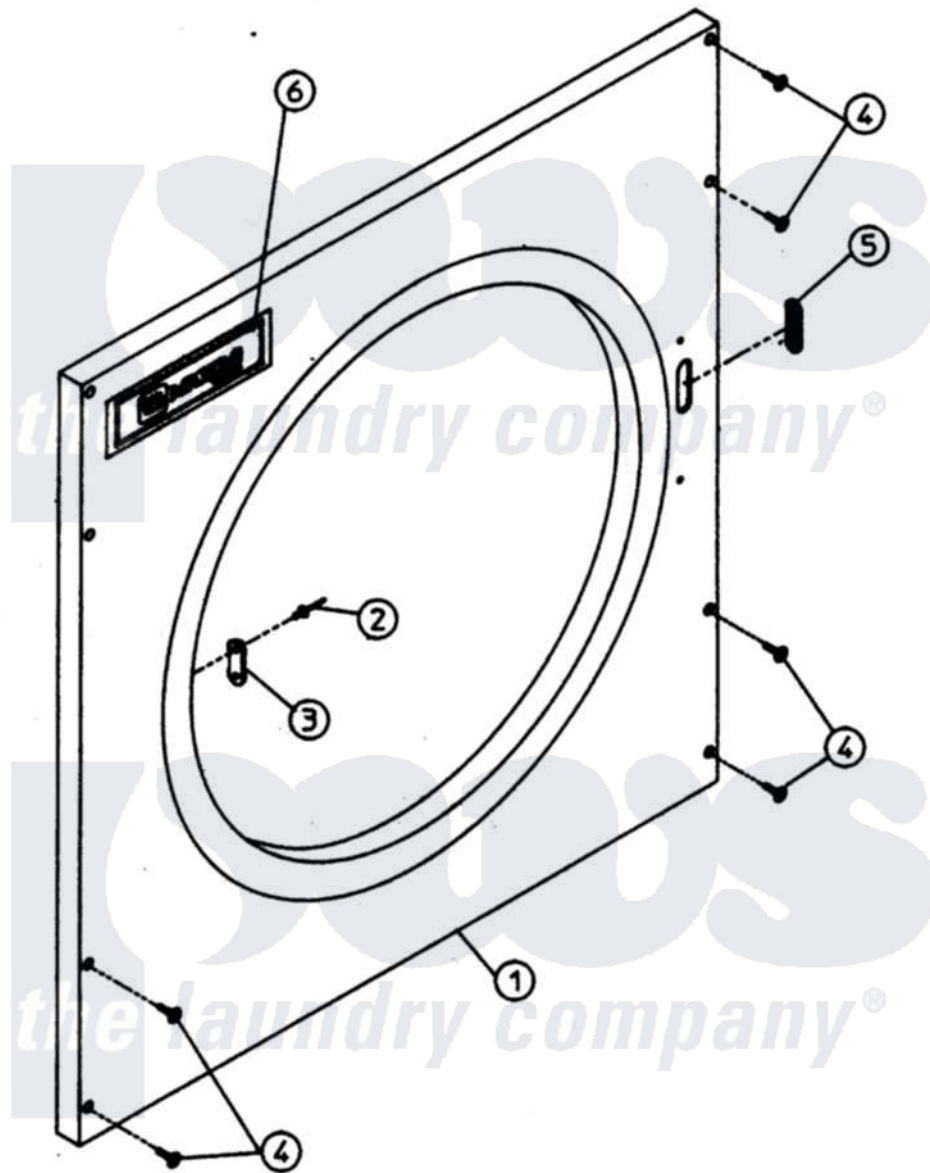

Maytag MDG32PC3AW 03 - CABINET - UPPER FRONT PANEL

Maytag [Residential Maytag MDG32PC3AW Dryer Parts](#) Parts Diagram 03 - CABINET - UPPER FRONT PANEL
 Click on the part number to view part

Item	Original Part Number	Replaced By	Status	Part Description
000	W10124350		Not Available	ORDER PARTS FROM AMERICAN DRYER CORP AT 508-678-9000
001	A800684	800684		320 330 43
002	A154215	154215		5 32 X 1 4
003	A170330		Not Available	LATCH, DOOR (FRICTION)
004	A150415		Not Available	SCREW, CRIMPTITE (PH. RD.HD.) (No.10-16 X 1/2" PH. RD. HD.)
005	A121405	121405		Rubber Gro
006	A112343	112343		Maytag Log
"	A870011	W10147884		Logo Doubl