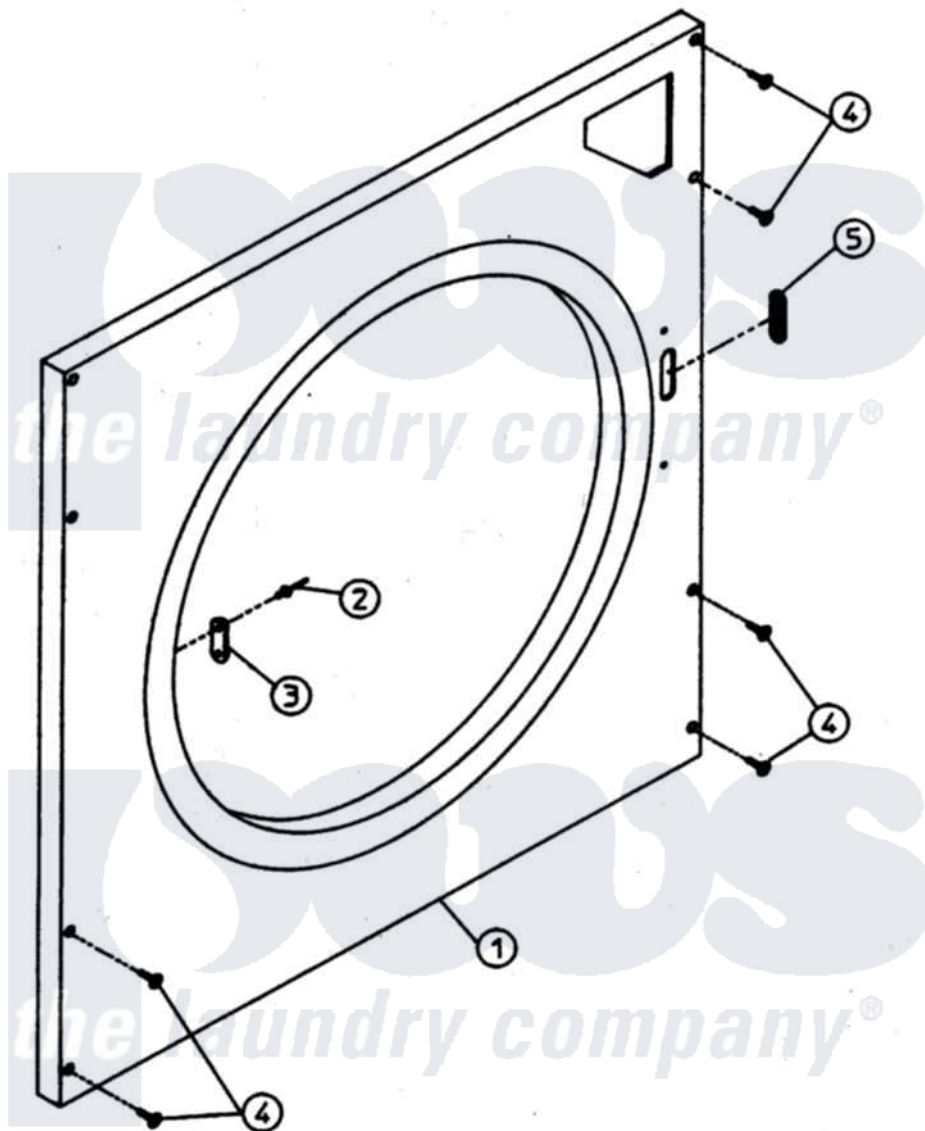

# Maytag MDG32PC3AW 04 - CABINET - LOWER FRONT PANEL

Maytag Residential Maytag MDG32PC3AW Dryer Parts Parts Diagram 04 - CABINET - LOWER FRONT PANEL  
 Click on the part number to view part

| Item | Original Part Number | Replaced By            | Status        | Part Description  |
|------|----------------------|------------------------|---------------|---|
| 000  | W10124350            |                        | Not Available | ORDER PARTS FROM AMERICAN DRYER CORP AT 508-678-9000        |
| 001  | A800689              | <a href="#">800689</a> |               | 320 330 43  |
| 002  | A154215              | <a href="#">154215</a> |               | 5 32 X 1 4  |
| 003  | A170330              |                        | Not Available | LATCH, DOOR (FRICTION)                                      |
| 004  | A150415              |                        | Not Available | SCREW, CRIMPTITE (PH. RD.HD.) (No.10-16 X 1/2" PH. RD. HD.) |
| 005  | A121405              | <a href="#">121405</a> |               | Rubber Gro  |