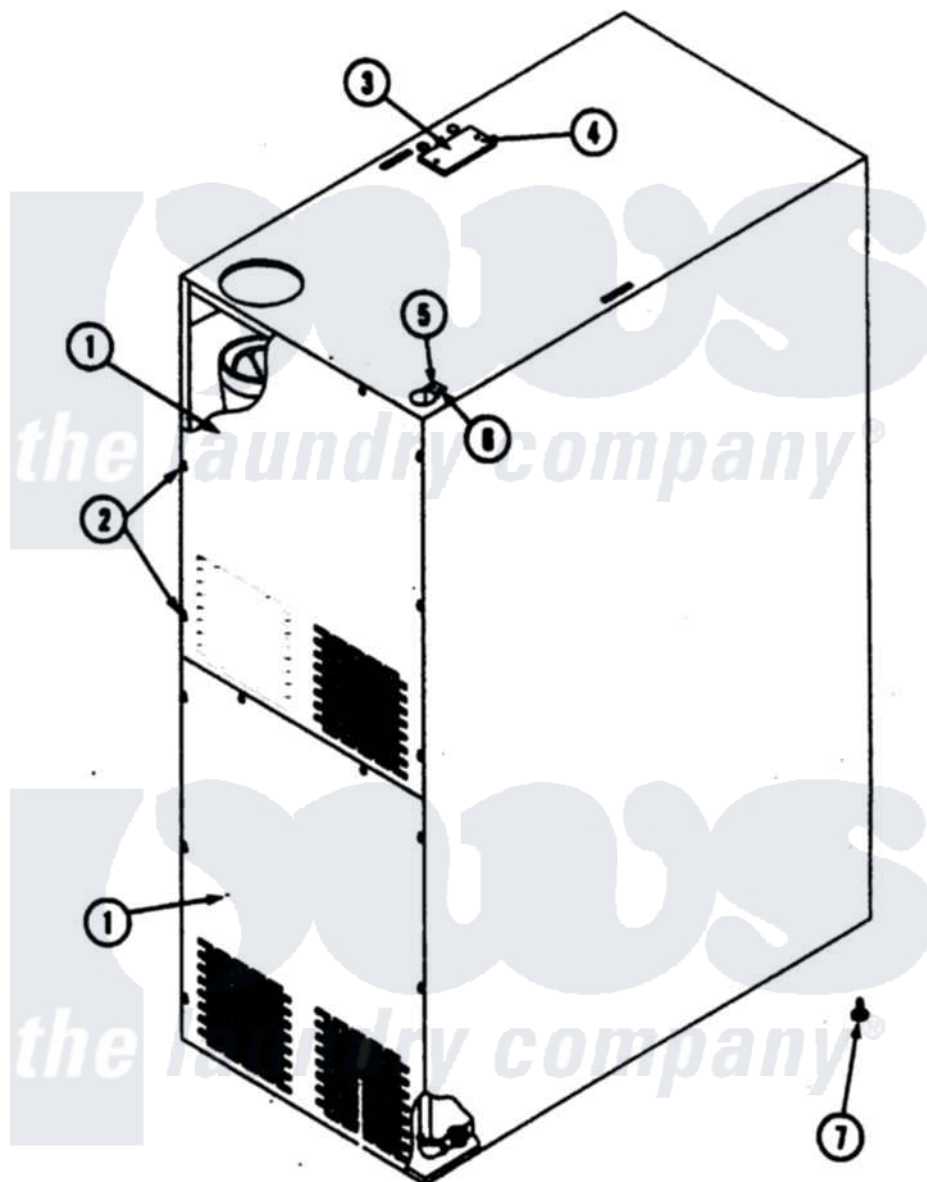

# Maytag MDG32PC3AW 06 - BACKGUARD ASSEMBLY

Maytag Residential Maytag MDG32PC3AW Dryer Parts Parts Diagram 06 - BACKGUARD ASSEMBLY  
 Click on the part number to view part

Item	Original Part Number	Replaced By	Status	Part Description
000	W10124350		Not Available	ORDER PARTS FROM AMERICAN DRYER CORP AT 508-678-9000
001	A314406	<a href="#">314406</a>		430 Back G
002	A150301	<a href="#">150301</a>		8-18 X 7
003	A315014	<a href="#">315014</a>		320 330 43
004	A150301	<a href="#">150301</a>		8-18 X 7
005	A318702	<a href="#">318702</a>		230 530 To
006	A150300	<a href="#">5307527001</a>		Switch
007	A103500			LEVELING L