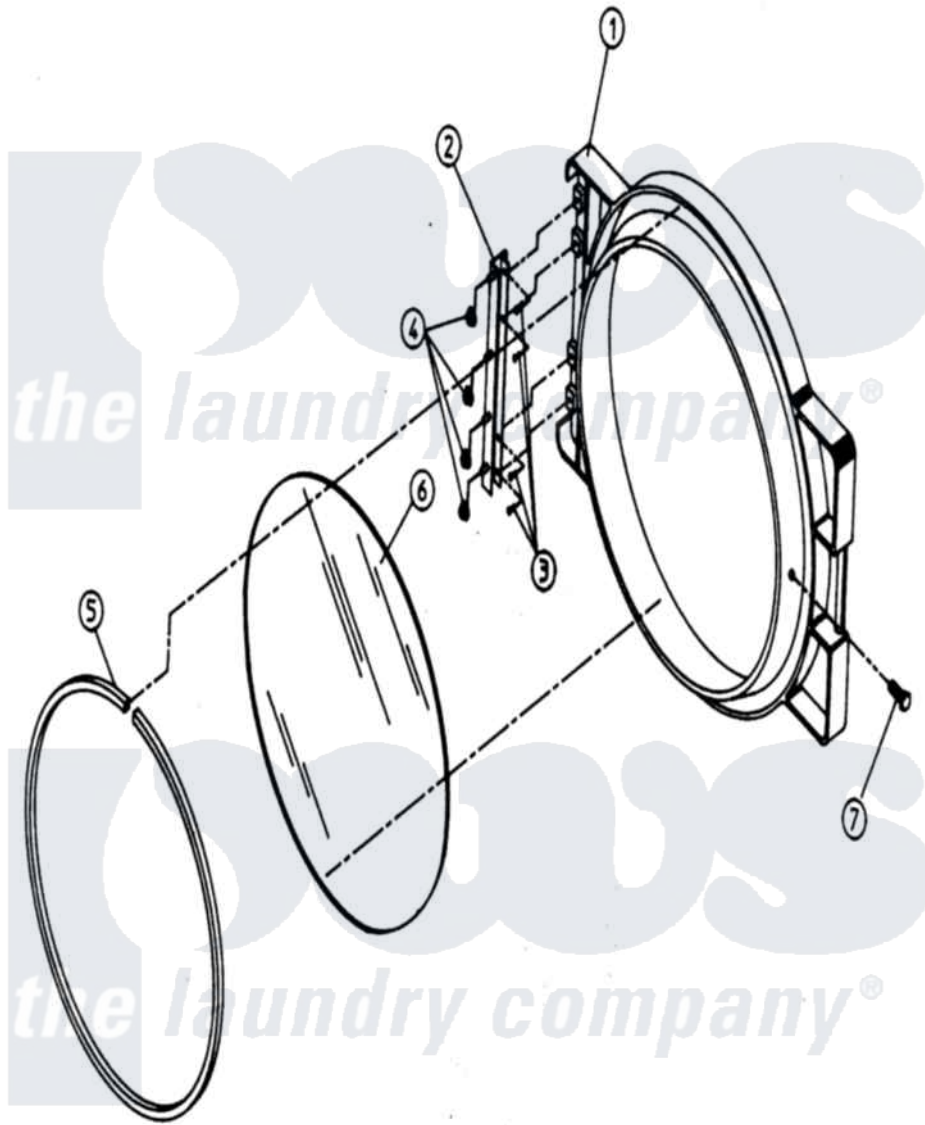

# Maytag MDG32PC3AW 07 - DOOR ASSEMBLY

Maytag Residential Maytag MDG32PC3AW Dryer Parts Parts Diagram 07 - DOOR ASSEMBLY  
 Click on the part number to view part

Item	Original Part Number	Replaced By	Status	Part Description
000	W10124350		Not Available	ORDER PARTS FROM AMERICAN DRYER CORP AT 508-678-9000
001	<a href="#">A103062</a>			Hinge Pin
"	A881423		Not Available	DOOR ASSEMBLY COMPLETE (WHT)
"	A881424			DOOR ASSEMBLY COMPLETE (BEIGE)
"	<a href="#">A882963</a>			Door Frame
002	A800448	<a href="#">800448</a>		12 1 2 Ma
003	A150410	<a href="#">MC80MD</a>		Elmntsurf
004	A152014	<a href="#">152014</a>		1 4-20 Ser
005	A102353		Not Available	GASKET, MAIN DOOR (69-1/2")
"	A170730	<a href="#">170730</a>		10.3 Oz Cl
006	A102210	<a href="#">102210</a>		20 7 16 D
"	A170730	<a href="#">170730</a>		10.3 Oz Cl
007	A150448	<a href="#">150448</a>		10-32 X 1