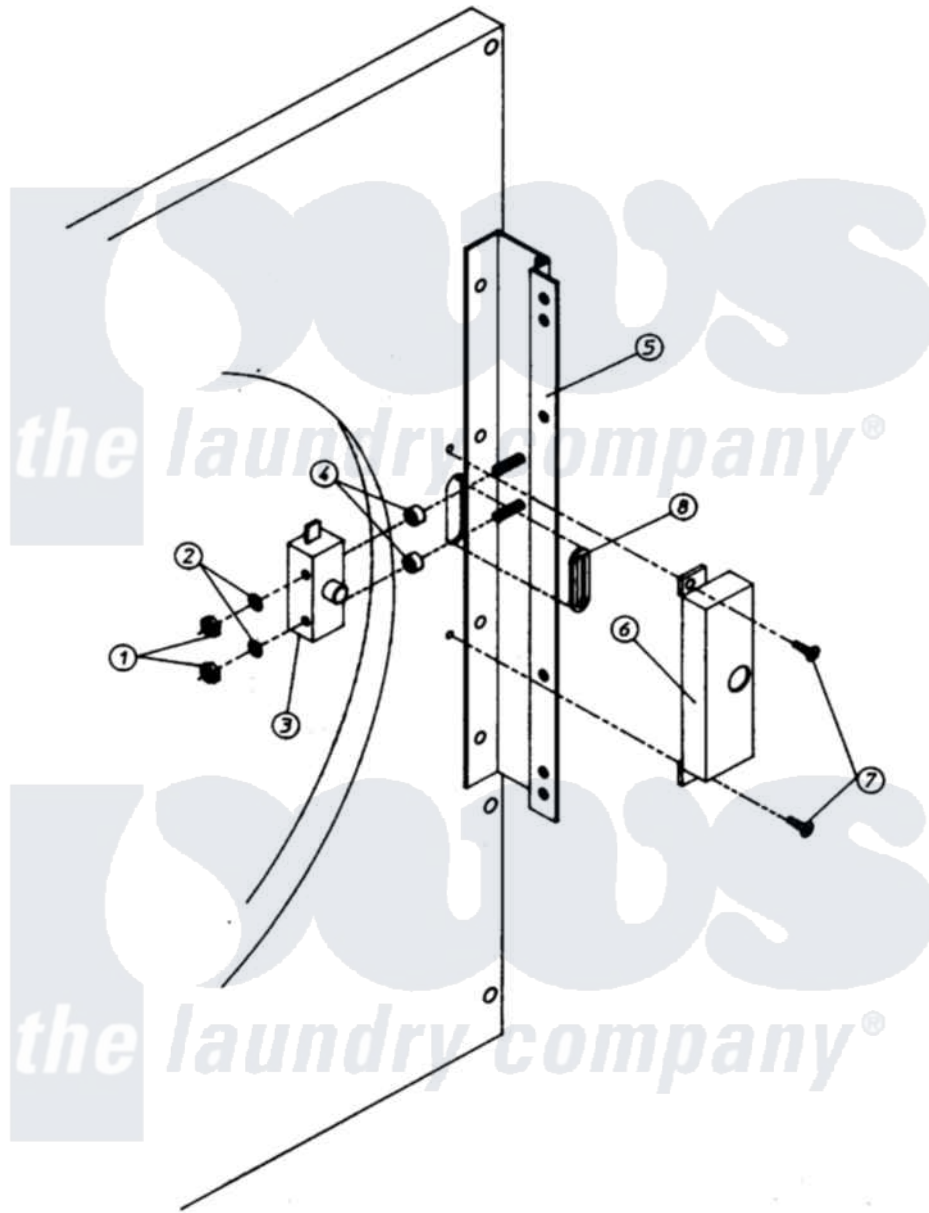

Maytag MDG32PC3AW 08 - DOOR SWITCH ASSEMBLY

Maytag Residential Maytag MDG32PC3AW Dryer Parts Parts Diagram 08 - DOOR SWITCH ASSEMBLY
 Click on the part number to view part

Item	Original Part Number	Replaced By	Status	Part Description
000	W10124350		Not Available	ORDER PARTS FROM AMERICAN DRYER CORP AT 508-678-9000
001	A152013	152013		6-32 Hex N
002	A153010	153010		6 Internal
003	A137005	W10146741		SDS Door S
004	A154281	154281		3 8 Stand
005	A800448	800448		12 1 2 Ma
006	A313248		Not Available	HOUSING, MAIN DOOR SWITCH
007	A150201	150201		10-32 X 1
008	A121405	121405		Rubber Gro