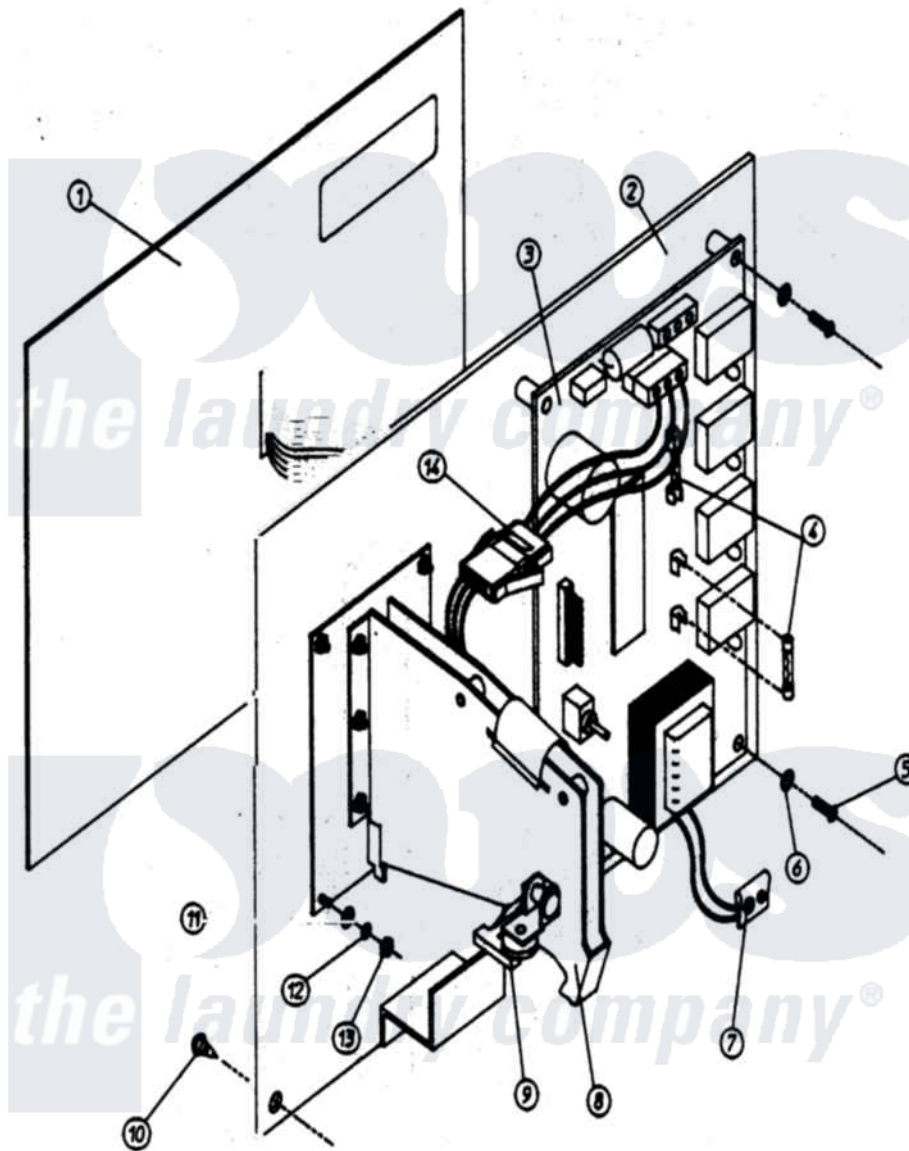

Maytag MDG32PC3AW 09 - CONTROL PANEL ASSEMBLY

Maytag [Residential Maytag MDG32PC3AW Dryer Parts](#) Parts Diagram 09 - CONTROL PANEL ASSEMBLY
 Click on the part number to view part

Item	Original Part Number	Replaced By	Status	Part Description
000	W10124350		Not Available	ORDER PARTS FROM AMERICAN DRYER CORP AT 508-678-9000
001	A112540			LABEL, KEYBOARD (25C) SPECIFY COLOR WHEN ORDERING
002	A801231	801231		430 PH5 Ct
"	A801266	801266		430 PH5 CO
"	A824007		Not Available	PANEL, CONTROL ASSEMBLY (INCLUDES 1, 2, 3, 4, 5, 6, 7,
003	A137240		Not Available	CONTROLLER (DMC PHASE 5)
004	A136048	136048		0.125A 2
005	A150005			6-32 X 1 4
006	A153010	153010		6 Internal
007	A824998	824998		Phase-5 BA
008	A125150	W10149163		430 .25 CO
009	A137056	W10146742		Optical SW

010	A150301	150301	8-18 X 7
011	A153046		Not Available WASHER, FLAT (No.4)
012	A153045	153045	4 Split L
013	A152016	152016	4-40 Hex N
014	A824867	824867	Ad 320 330