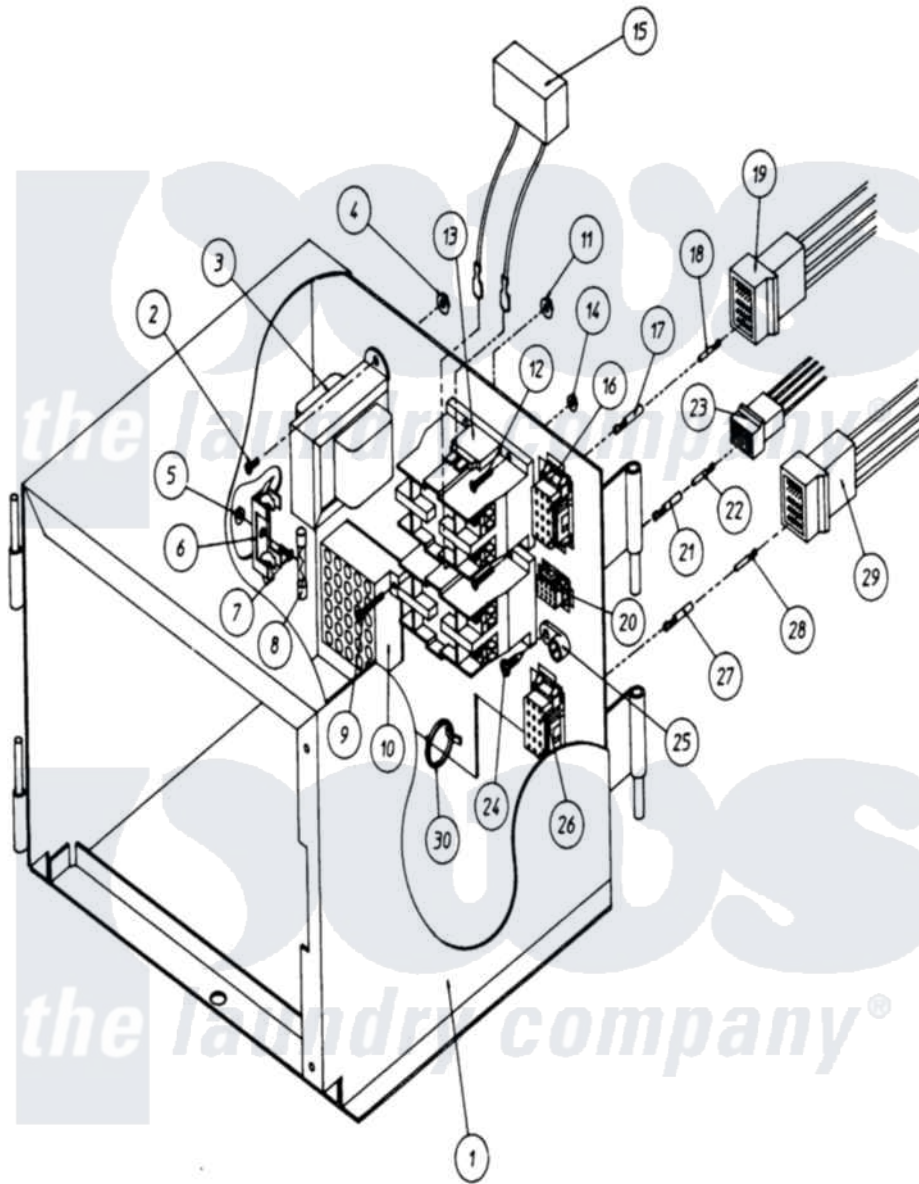

Maytag MDG32PC3AW 10 - CONTROL BOX ASSEMBLY

Maytag Residential Maytag MDG32PC3AW Dryer Parts Parts Diagram 10 - CONTROL BOX ASSEMBLY
 Click on the part number to view part

Item	Original Part Number	Replaced By	Status	Part Description
000	W10124350		Not Available	ORDER PART FROM AMERICAN DRYER CORP AT 508-678-9000
001	A824440	824440		430 Electr
002	A150103	150103		8-32 X 3 4
003	A141403		Not Available	TRANSFORMER (24 VAC) (FOR MICROPROCESSOR MODELS)
004	A151001	W10146764		8-32 Pal N
005	A151000	WH12X195		Switch Assembly
006	A136008	136008		Fuse Block
007	A150002	150002		6-32 X 1
008	A136057	W10146739		0.5 A 250
009	A150002	150002		6-32 X 1
010	A120715	W10146700		30 Pos Ter
011	A151000	WH12X195		Switch Assembly
012	A150103	150103		8-32 X 3 4
013	A132451			CONTACTOR, TWO POLE

014	A151001	W10146764	8-32 Pal N
015	A824828	W10147397	RC Network
016	A122626	122626	15P Umnl C
017	A122705	122705	Umnl Sok 2
018	A122704	122704	Umnl Pin 2
019	A122625	122625	15 Pin Umn
"	A137025	137025	6-15 Positive
020	A122631	122631	06P Umnl C
021	A122705	122705	Umnl Sok 2
022	A122704	122704	Umnl Pin 2
023	A122630	122630	06P Umnl P
"	A137025	137025	6-15 Positive
024	A150415	Not Available	SCREW, CRIMPTITE (PH. RD.HD.) (No.10-16 X 1/2" PH. RD. HD.)
025	A121010	121010	14-4 Termi
026	A122626	122626	15P Umnl C
027	A122705	122705	Umnl Sok 2
028	A122704	122704	Umnl Pin 2
029	A122625	122625	15 Pin Umn
"	A137025	137025	6-15 Positive
030	A121494	121494	Tie, Wire
031	A122801	W10146716	Mate-N-Loc
032	A122800		M R EXTRAC