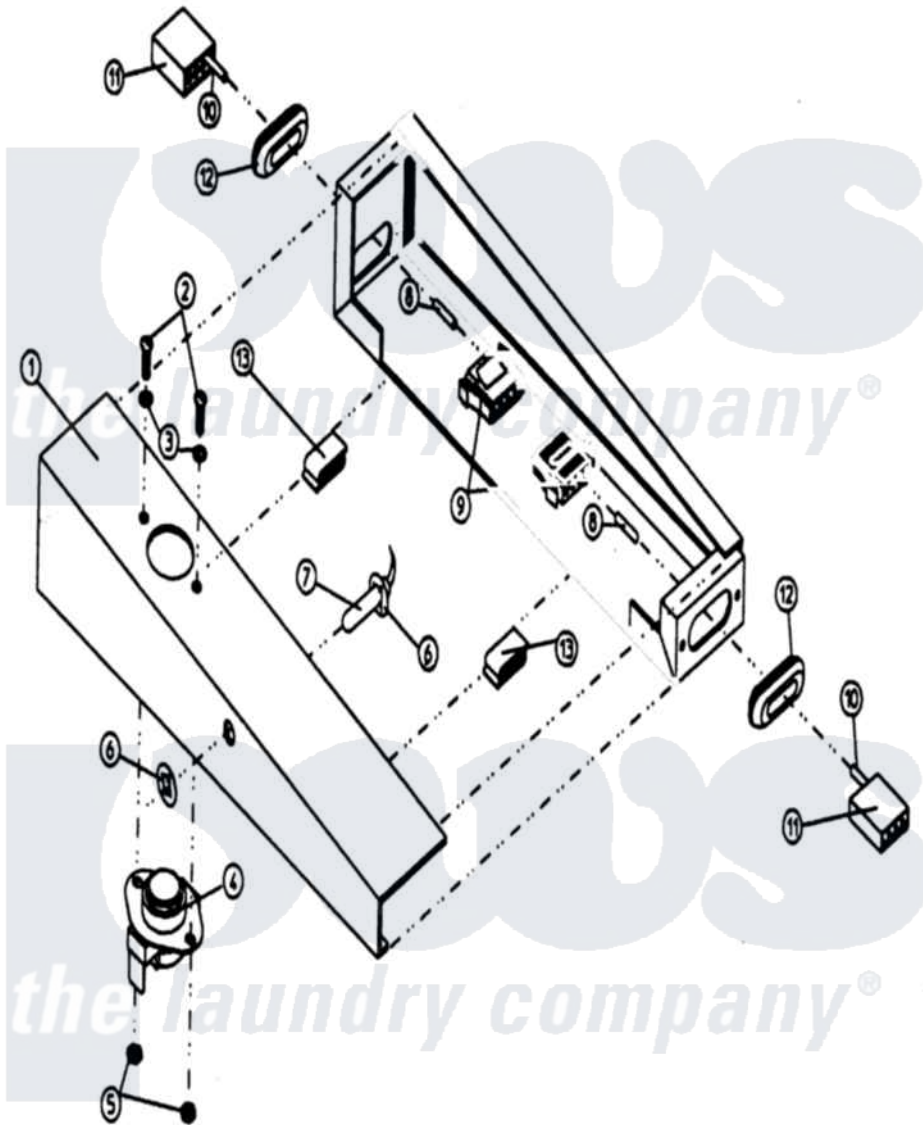

Maytag MDG32PC3AW 12 - TEMPERATURE SENSOR PROBE

Maytag [Residential Maytag MDG32PC3AW Dryer Parts](#) Parts Diagram 12 - TEMPERATURE SENSOR PROBE
 Click on the part number to view part

| Item | Original Part Number | Replaced By | Status | Part Description |
|------|----------------------|---------------------------|---------------|---|
| 000 | W10124350 | | Not Available | ORDER PART FROM AMERICAN DRYER CORP AT 508-678-9000 |
| 001 | A8800258 | | Not Available | BRACKET, TEMPERATURE SENSOR |
| 002 | A150005 | | | 6-32 X 1 4 |
| 003 | A153010 | 153010 | | 6 Internal |
| 004 | A130107 | W10146727 | | L160 Tod3 |
| 005 | A152013 | 152013 | | 6-32 Hex N |
| 006 | A154007 | 8182949 | | Fastener, Push-On |
| 007 | A880111 | 880111 | | 330 430 MP |
| 008 | A122701 | 122701 | | MNL Socket |
| 009 | A122605 | 122605 | | 4 Pin Cmnl |
| 010 | A122700 | 122700 | | MNL Pin S |
| 011 | A122604 | W10146714 | | 4 Pin Cmnl |
| " | A122801 | W10146716 | | Mate-N-Loc |
| 012 | A121405 | 121405 | | Rubber Gro |