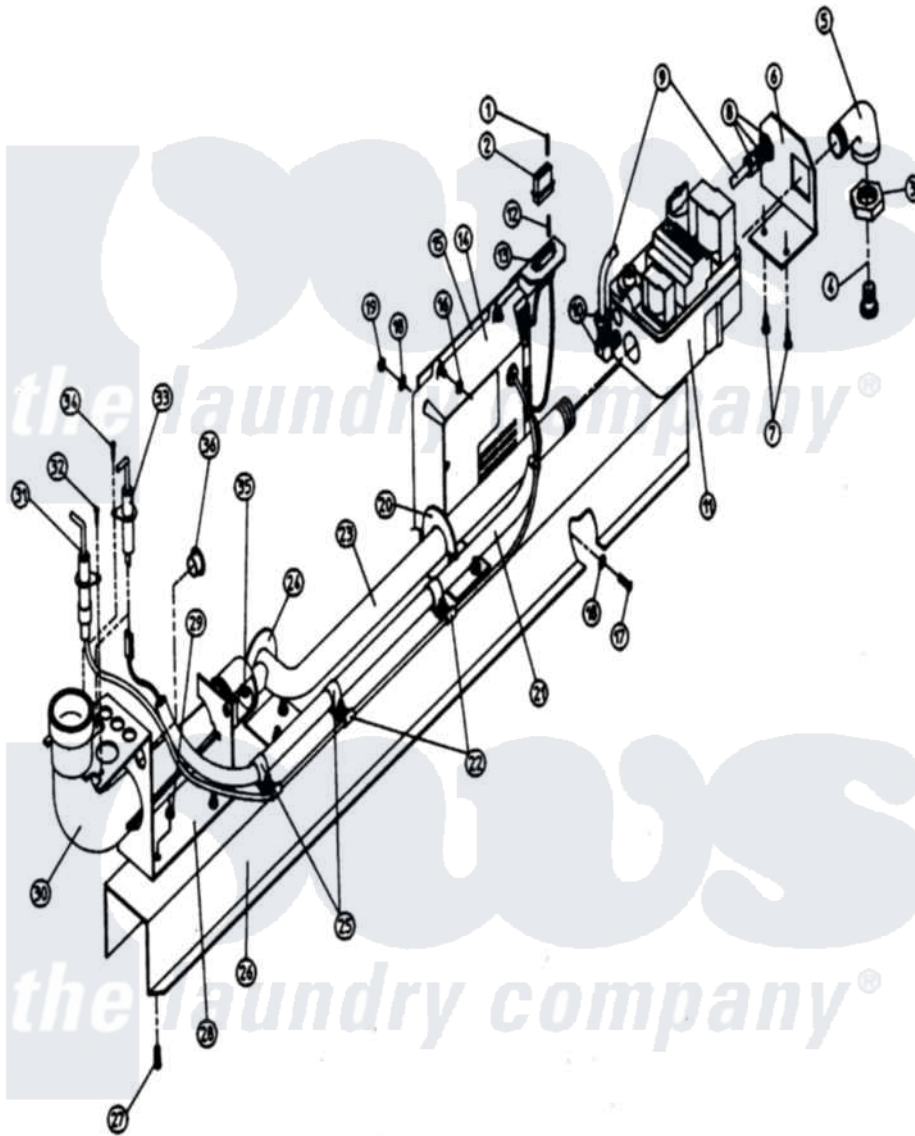

# Maytag MDG32PC3AW 13 - GAS VALVE TRAIN ASSEMBLY

Maytag Residential Maytag MDG32PC3AW Dryer Parts Parts Diagram 13 - GAS VALVE TRAIN ASSEMBLY  
 Click on the part number to view part

Item	Original Part Number	Replaced By	Status	Part Description
000	W10124350		Not Available	ORDER PART FROM AMERICAN DRYER CORP AT 508-678-9000
001	A122700	<a href="#">122700</a>		MNL Pin S
002	A122604	<a href="#">W10146714</a>		4 Pin Cmnl
003	A141325		Not Available	COLLAR, TAIL PIECE
004	A141303		Not Available	TAIL PIECE, 1/2" UNION
005	A142506	<a href="#">142506</a>		1 2 X 1 2
006	A318712	<a href="#">318712</a>		320 330 43
007	A150301	<a href="#">150301</a>		8-18 X 7
008	A143259	<a href="#">143259</a>		Bulkhd Fit
009	A143100		Not Available	TUBING, ALUMINUM (1/4")
010	A143203	<a href="#">143203</a>		Pnp Pilot
011	A128927		Not Available	VALVE, GAS (REDUNDANT) (1/2" 24 VAC, NATURAL GAS)
"	A140411		Not Available	CONVERSION KIT (1/2" 24 VAC GAS VALVE (L.P.) W/O ORIFICES