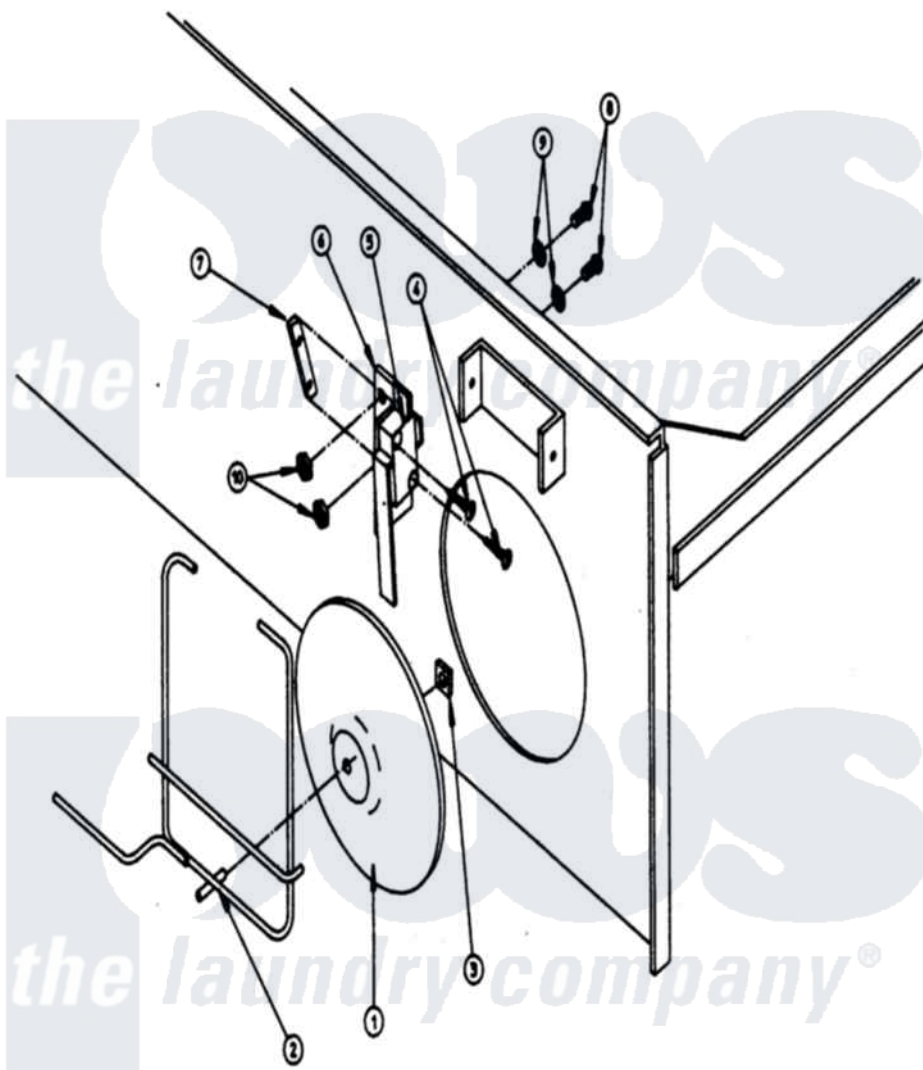

Maytag MDG32PC3AW 14 - SAIL SWITCH ASSEMBLY

Maytag Residential Maytag MDG32PC3AW Dryer Parts Parts Diagram 14 - SAIL SWITCH ASSEMBLY

[Click on the part number to view part](#)

Item	Original Part Number	Replaced By	Status	Part Description
000	W10124350		Not Available	ORDER PART FROM AMERICAN DRYER CORP AT 508-678-9000
001	A309206		Not Available	DAMPER, SAIL SWITCH
"	A802805		Not Available	SAIL SWITCH ROD & DAMPER ASSY. (INCL. ITEMS 1 THRU 3)
002	A105550	W10146642		320 330 43
003	A154002	154002		1 8 Push O
004	A150303	150303		4 X 3 4 P
005	A122200	122200		Sail Switch
"	A802807	W10147081		320 330 43
006	A319208	319208		320 330 43
007	A154004	154004		Tinneman
008	A150001	150001		6-32 X 1 2
009	A153010	153010		6 Internal
010	A152000			6-32 HEX N