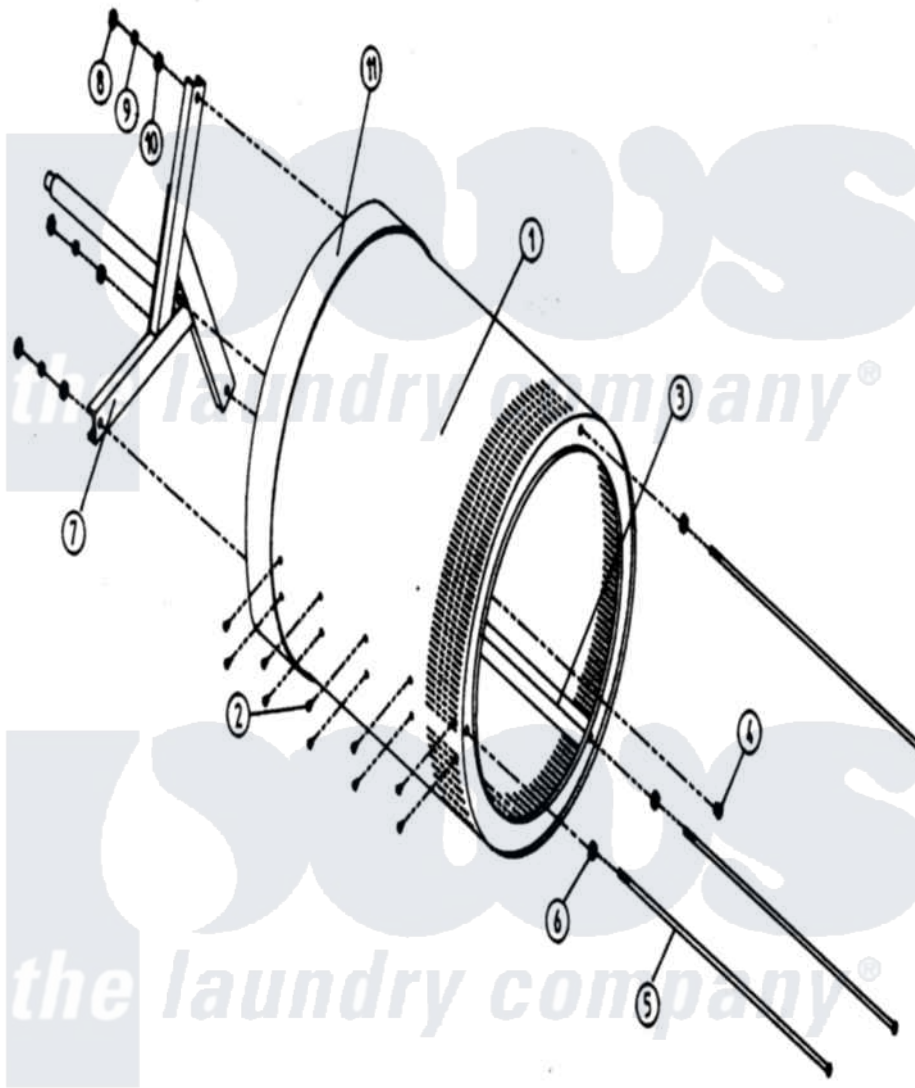

Maytag MDG32PC3AW 15 - TUMBLER & SUPPORT ASSEMBLY

Maytag Residential Maytag MDG32PC3AW Dryer Parts Parts Diagram 15 - TUMBLER & SUPPORT ASSEMBLY
 Click on the part number to view part

Item	Original Part Number	Replaced By	Status	Part Description
000	W10124350		Not Available	ORDER PARTS FROM AMERICAN DRYER CORP AT 508-678-9000
001	A800723	800723		330 430 TU
"	A800833	800833		430 Tumbler
002	A150415		Not Available	SCREW, CRIMPTITE (PH. RD.HD.) (No.10-16 X 1/2" PH. RD. HD.)
003	A301315	W10146782		285 330 23
"	A301316	301316		330 285 23
004	A150518	150518		5 16-18 X
005	A100902		Not Available	ROD, TIE (No.18-5/16" X 31")
006	A153001	153001		5 16 Flat
007	A800617	800617		215 220 23
008	A152004	8182933		Nut, Hex
009	A153002	8182939		Washer, Lock
010	A153001	153001		5 16 Flat
011	A116003	116003		Felt Seal