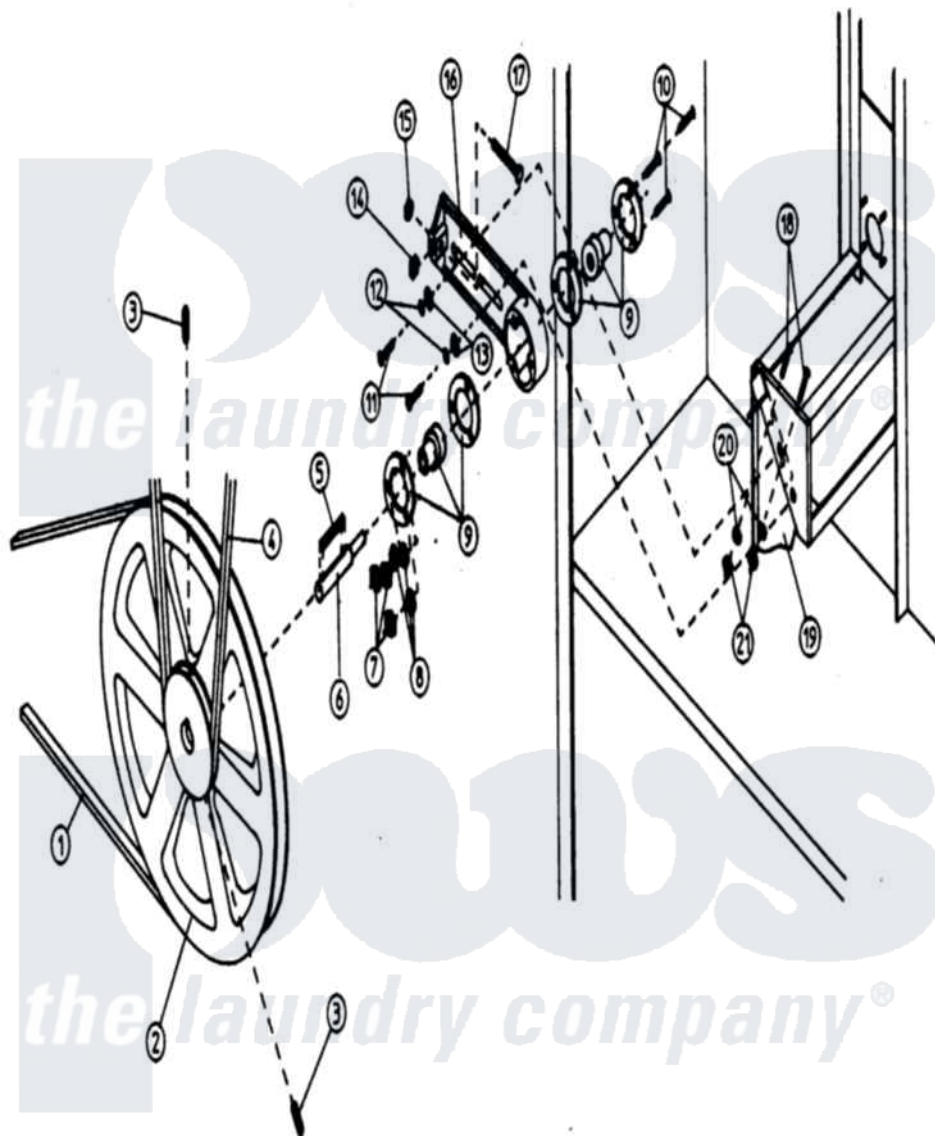

Maytag MDG32PC3AW 17 - IDLER BEARING ASSEMBLY

Maytag Residential Maytag MDG32PC3AW Dryer Parts Parts Diagram 17 - IDLER BEARING ASSEMBLY
 Click on the part number to view part

Item	Original Part Number	Replaced By	Status	Part Description
000	W10124350		Not Available	ORDER PARTS FROM AMERICAN DRYER CORP AT 508-678-9000
001	A100144	W10146577		4l420 V be
002	A101129	W10146631		9 X 2-1 2
003	A154301	154301		5 16-18 X
004	A100100	W10146547		5l-660 V-B
005	A100705	100705		3 16 X 3
006	A301850			SHAFT, IDLER (5/8" X 3/4")
007	A152002	152002		1 4-20 Hex
008	A153007	153007		1 4 Split
009	A100214		Not Available	BEARING, FLANGE (5/8")
010	A150521	150521		1 4-20 X 2
011	A150617	150617		3 8-16 X 1
012	A153005	153005		3 8 Split
013	A153004	153004		3 8 X 1
014	A152020	152020		5 16-18 SQ

015	A152004	8182933	Nut, Hex
016	A100406		BEARING, IDLER ASSEMBLY (INCLUDES 5 - 17)
"	NLA		Not Available
			MOUNT, IDLER BEARING
017	A150509	150509	5 16-18 X
018	A150111	150111	1 4-20 X 1
019	A311403	311403	Tumbler be
020	A153007	153007	1 4 Split
021	A152002	152002	1 4-20 Hex