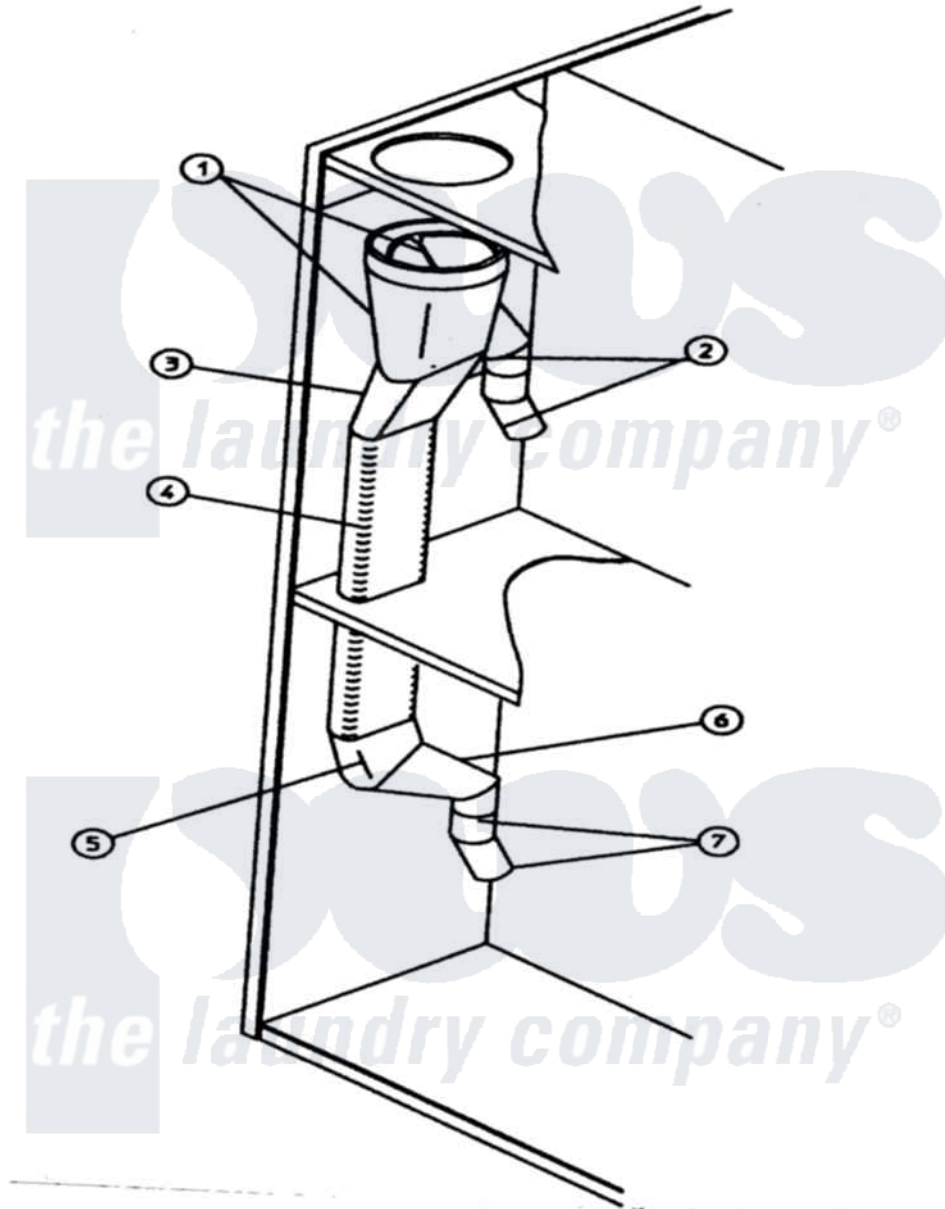

Maytag MDG32PC3AW 20 - EXHAUST DUCTING ASSEMBLY

Maytag Residential Maytag MDG32PC3AW Dryer Parts Parts Diagram 20 - EXHAUST DUCTING ASSEMBLY
 Click on the part number to view part

Item	Original Part Number	Replaced By	Status	Part Description
000	W10124350		Not Available	ORDER PARTS FROM AMERICAN DRYER CORP AT 508-678-9000
001	A143535	143535		8 X 6 X
002	A143536	143536		6 Diameter 45
003	A145327		Not Available	BOOT, STRAIGHT (6" RD X 7" OV)
004	A143539	143539		7 Oval 15
005	A143537	143537		7 Oval 45
006	A143538	143538		6 Diameter X 7
007	A117505	117505		Aluminum H
"	A143536	143536		6 Diameter 45