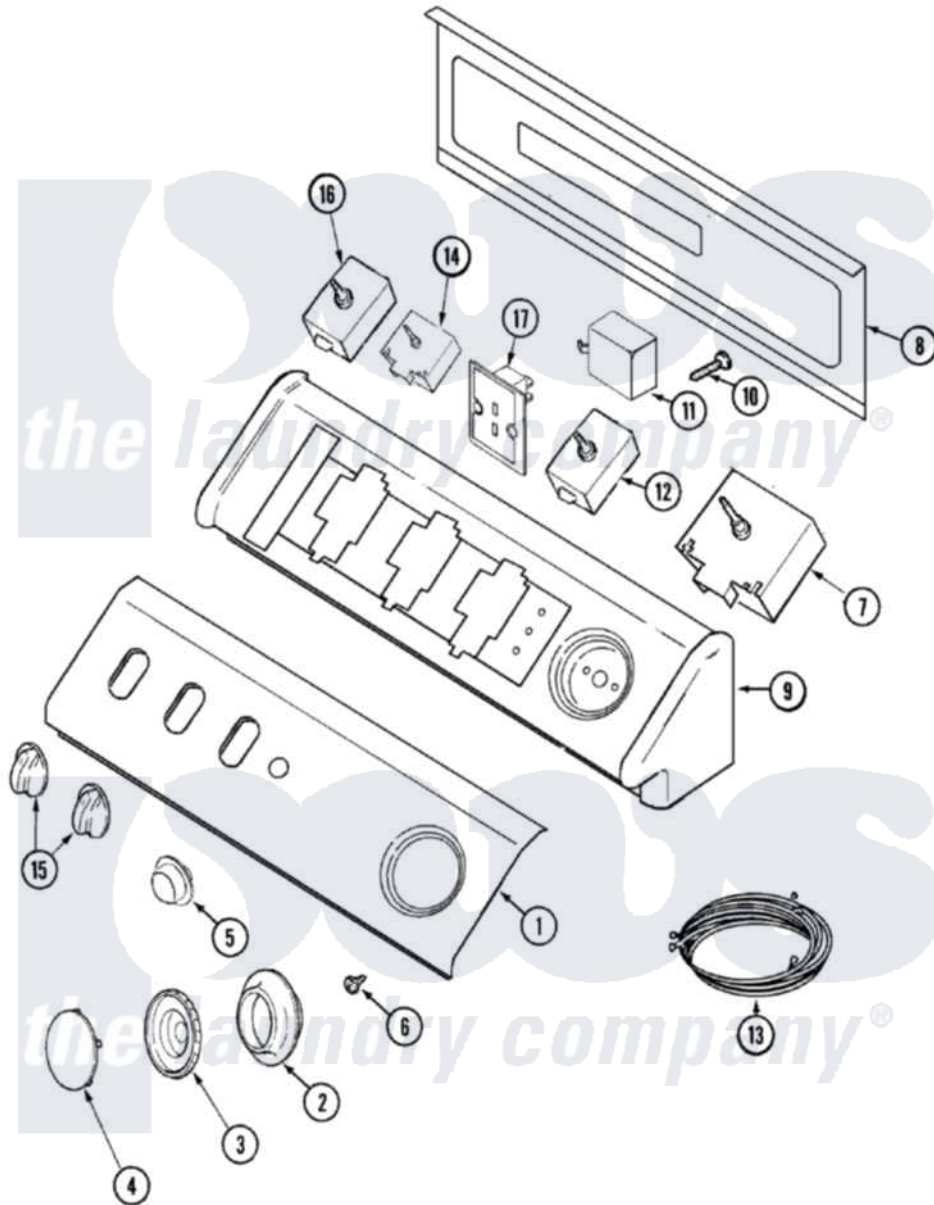

# Maytag MDG3500BWQ 03 - CONTROL PANEL

Maytag [Residential Maytag MDG3500BWQ Dryer Parts](#) Parts Diagram 03 - CONTROL PANEL  
 Click on the part number to view part

| Item | Original Part Number     | Replaced By              | Status        | Part Description                        |
|------|--------------------------|--------------------------|---------------|---|
| 1    | <a href="#">33002601</a> |                          |               | Panel, Control                          |
| "    | Y22002339                | <a href="#">8534058</a>  |               | Screw                                   |
| 2    | <a href="#">33002346</a> |                          |               | Skirt, Timer Dial                       |
| 3    | <a href="#">22001659</a> |                          |               | Timer Knob - Grey                       |
| 4    | <a href="#">33002347</a> |                          |               | Timer Knob Insert/Cap                   |
| 5    | <a href="#">33002435</a> |                          |               | Button, Push-To-Start                   |
| 6    | 33001690                 | <a href="#">90767</a>    |               | Screw, 8A X 3/8 HeX Washer Head Tapping |
| 7    | <a href="#">33002689</a> |                          |               | Timer, Mallory Electronic Dry           |
| "    | <a href="#">33001634</a> |                          |               | Timer                                   |
| 8    | 216423                   | <a href="#">3370225</a>  |               | Screw                                   |
| "    | 33001806                 |                          | Not Available | BACK, CONSOLE PANEL                     |
| 9    | 33002327                 | <a href="#">37001115</a> |               | Console                                 |
| 10   | 216423                   | <a href="#">3370225</a>  |               | Screw                                   |
| 11   | <a href="#">33001623</a> |                          |               | Buzzer, Non-Adjustable                  |
| 12   | 33002356                 | <a href="#">33001618</a> |               | Switch- PU                              |
| 13   | <a href="#">33002320</a> |                          |               | Wire Harness, Main                      |