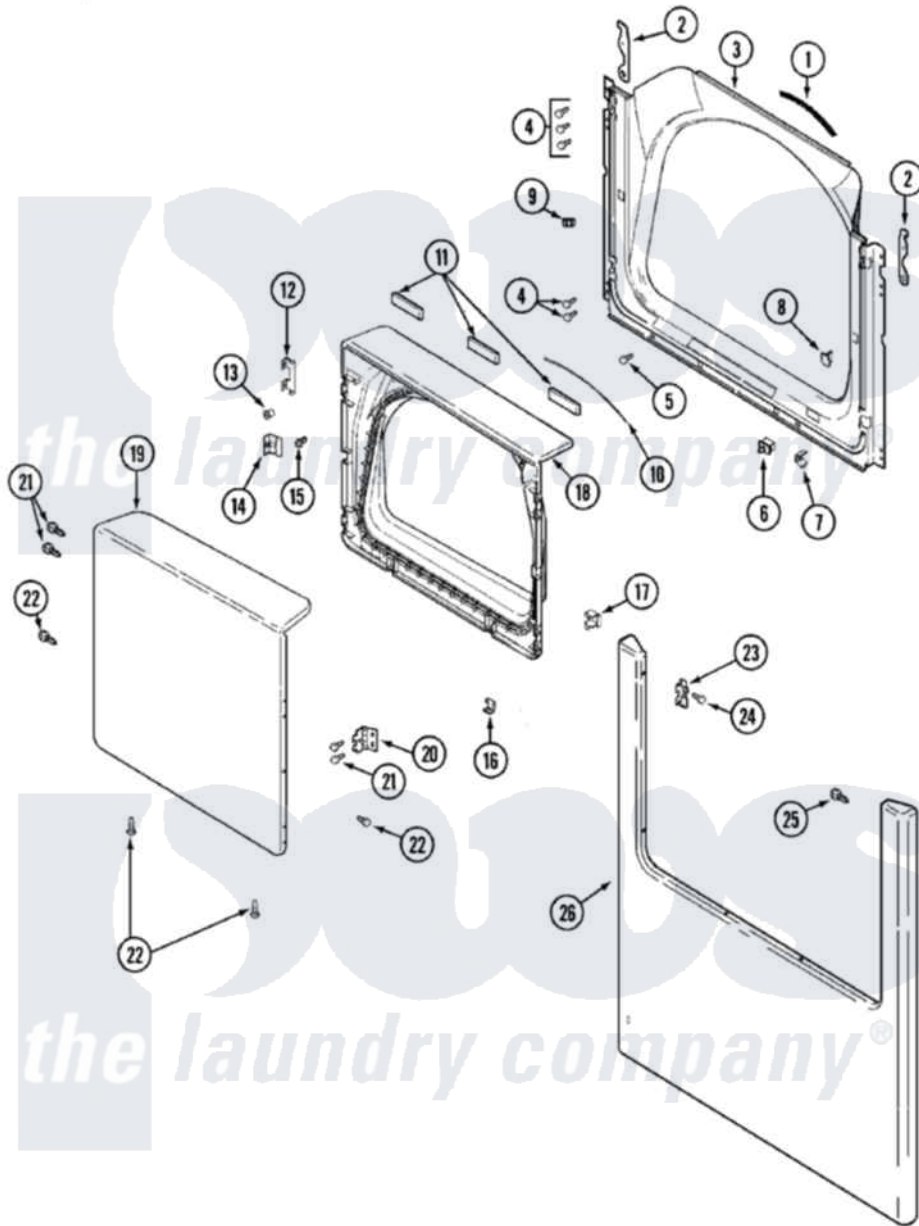

Maytag MDG3500BWQ 04 - DOOR

Maytag Residential Maytag MDG3500BWQ Dryer Parts Parts Diagram 04 - DOOR
 Click on the part number to view part

Item	Original Part Number	Replaced By	Status	Part Description
1	33001767			Seal, Shroud
2	22002247	33002597		Hook, Security
3	33002436		Not Available	SHROUD, (BSQ)
4	22001995			Screw Note: Screw, Tumbler Front And Shroud
5	33001768			Screw, Shroud Note: Screw, Shroud And Outlet Duct
6	33001508	W10169313		Switch-Dor
7	33001760			Bracket, Hinge
8	33001174	LA-1003		Door Catch Kit
9	Y304578	LA-1003		Door Catch Kit
"	33001791	306436		Door Latch Kit--W
10	33002094			Seal, Door
11	33001268		Not Available	PAD, DOOR
12	22002038			Clip, Door
13	33001771			Bushing, Inner Door
14	33001793			Bracket, Strike

15	33001761		Strike, Door
16	22002039		Clip, Door
17	33001763		Plug, Inner Door
18	33002351		Screw
"	33002439	Not Available	DOOR, INNER (BSQ)
"	22002039		Clip, Door
19	33002371		Door, Outer
20	33001759		Hinge, Door
21	22002062	98006631	Screw
22	33002351		Screw
23	33002349		Cover, Hinge Hole
24	33001846		Screw, Hinge Hole Cover
25	22002244		Clip, Grounding
"	22002243		Screw, Front Panel And Hinge
26	33002368		Panel, Front
"	213280	204439	Screw And Fstner Assembly
"	22002239		Clip, Front Panel