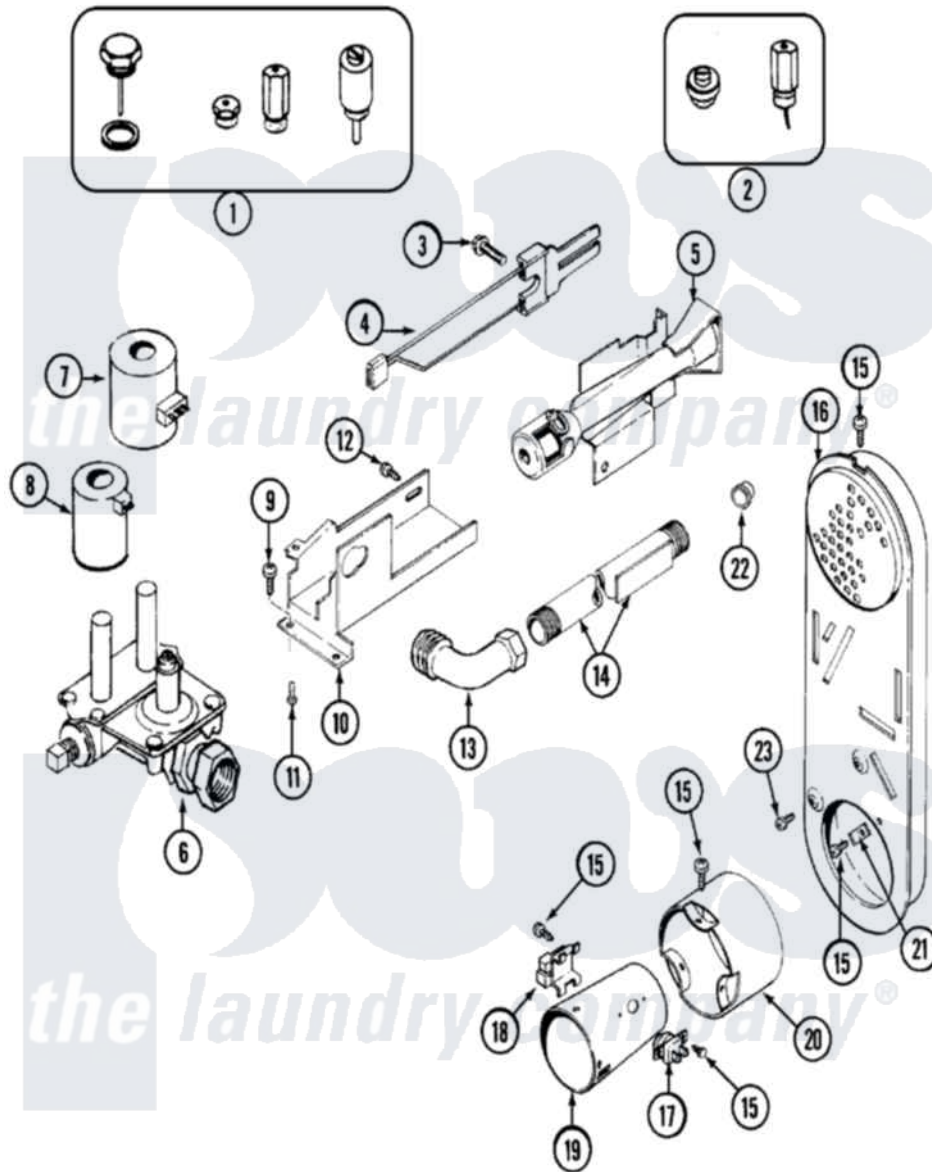

# Maytag MDG3500BWQ 05 - GAS VALVE

Maytag Residential Maytag MDG3500BWQ Dryer Parts Parts Diagram 05 - GAS VALVE  
 Click on the part number to view part

Item	Original Part Number	Replaced By	Status	Part Description
1	Y306195	<a href="#">MAL9000AXX</a>		LP Gas Con
2	306204	<a href="#">33002924</a>		Gas Conv K
3	<a href="#">304971</a>			Screw Note: Screw, Igniter
4	304970	<a href="#">4391996</a>		Ignitor
5	33001247	<a href="#">33002793</a>		Burner Assembly
6	<a href="#">306176</a>			Valve, Gas
7	<a href="#">306106</a>			Coil, Holding And Booster--W
8	306105	<a href="#">694540</a>		Coil, 60 Hz
9	<a href="#">Y313561</a>			Screw---NA
10	33001834		Not Available	BRACKET, GAS VALVE---NA
11	314568	<a href="#">Y313559</a>		Screw
"	314082	<a href="#">90767</a>		Screw, 8A X 3/8 HeX Washer Head Tapping
12	Y310632	<a href="#">1163839</a>		Screw
13	33001842	<a href="#">3406051</a>		Elbow Union Assembly
14	<a href="#">33001735</a>			Pipe And Bracket Assembly Series 18 Not Needed Use

15	211294	<a href="#">90767</a>	Vavle Screw, 8A X 3/8 HeX Washer Head Tapping
16	33001810	Not Available	DUCT ASSY., INLET (GAS) NOTE: INLET DUCT ASSEMBLY
17	<a href="#">303395</a>		Thermostat, Hi-Limit
18	Y303377	<a href="#">338906</a>	Radiant, Sensor
19	<a href="#">33001835</a>		Cone Assembly, Combustion
"	22001996	<a href="#">3370225</a>	Screw
20	<a href="#">Y303841</a>		Cone, Extension
21	<a href="#">Y312890</a>		Retainer, Heater Chamber
"	22001996	<a href="#">3370225</a>	Screw
22	<a href="#">33001693</a>		Cap, Gas Pipe
23	211294	<a href="#">90767</a>	Screw, 8A X 3/8 HeX Washer Head Tapping