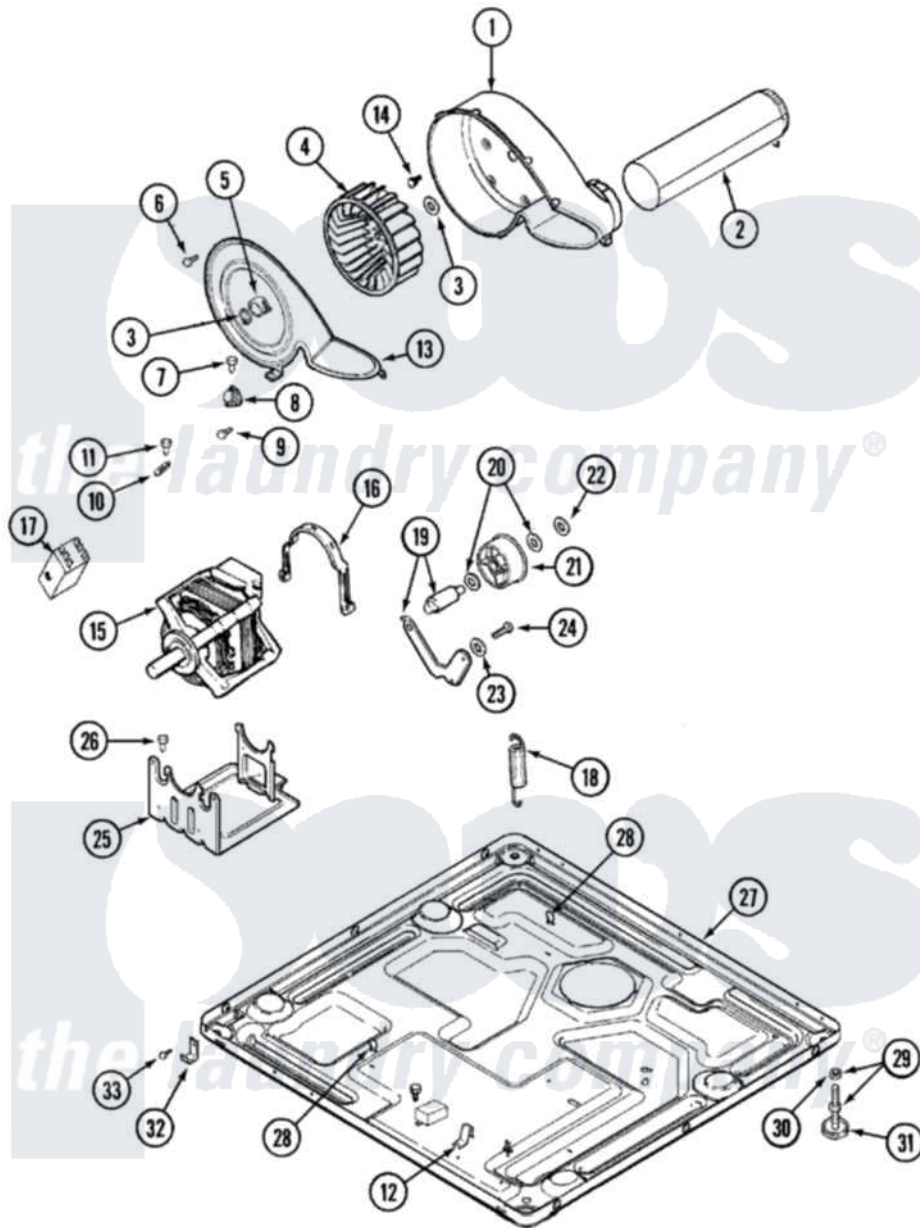

Maytag MDG3500BWQ 06 - MOTOR DRIVE

Maytag [Residential Maytag MDG3500BWQ Dryer Parts](#) Parts Diagram 06 - MOTOR DRIVE
 Click on the part number to view part

Item	Original Part Number	Replaced By	Status	Part Description
1	33001789			Housing, Blower
3	410233	9703438		Ring-Retrn
4	33001790			Wheel, Blower
5	312967			Clamp, Blower Housing
6	33001855	33002917		Screw, No.10-16
7	Y313561			Screw---NA
8	306910			Thermostat, Multi Temp Note: Thermostat
9	22001996	3370225		Screw
10	33001762			Fuse, Thermal
11	314848	W10116760		Screw
12	22002244			Clip, Grounding
13	33001873			Cover, Blower Housing---NA
14	314818	1163839		Screw
15	33002795			Motor, Drive 60Hz
"	33002478			Motor
16	Y015825			Clip, Motor To Motor Support

17	33001854	33002478	Motor
18	33002461		Plug For Spring
"	33002460	33002459	Assembly, Spring And Plug
"	33002157		Grommet
19	33001840	6-3705180	Idler Arm
20	Y312527		Washer, Idler Shaft
21	33001783	6-3700340	BearIng- I
22	312958	354987	Ring, Retaining
23	315772		Sleeve, Idler Arm
24	Y014874		Screw, Idler Arm And Sleeve
25	Y313561		Screw----NA
"	33002466	33002817	Motor Support, Offset
26	Y313561		Screw----NA
27	33002622		Base,
"	33002465	Not Available	BASE, (LWR)----NA
"	33002465	Not Available	BASE, (LWR)----NA
28	410490		Spring, Retainer Wire Harness
29	Y305086		Adjustable Leg And Nut
30	Y052740	62739	Nut, Lock
31	Y314137		Foot, Rubber
32	22002239		Clip, Front Panel
33	Y310632	1163839	Screw