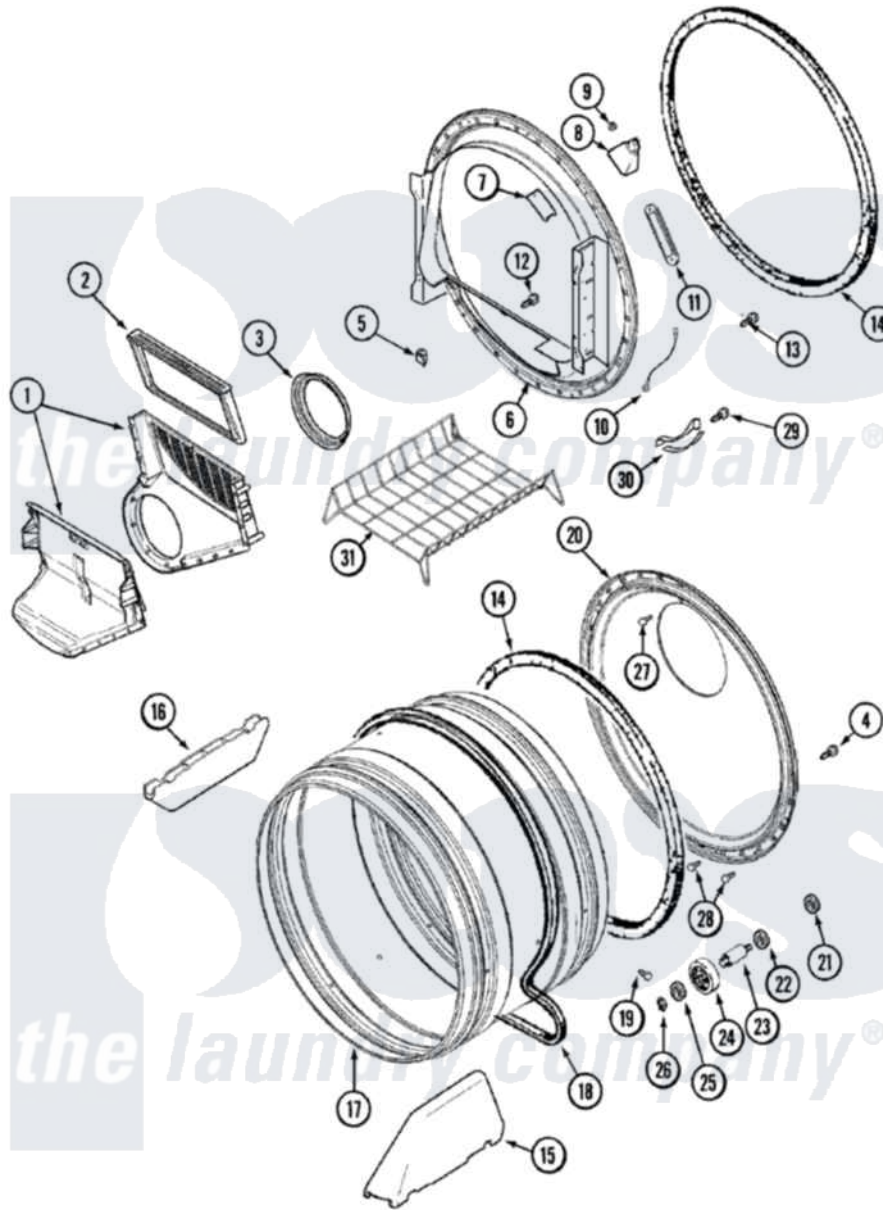

# Maytag MDG3500BWQ 07 - TUMBLER

Maytag Residential Maytag MDG3500BWQ Dryer Parts Parts Diagram 07 - TUMBLER  
 Click on the part number to view part

Item	Original Part Number	Replaced By	Status	Part Description
1	<a href="#">33001799</a>			Outlet Duct Assembly Note: Outlet Duct Assembly
2	<a href="#">33001808</a>			Filter, Lint
3	<a href="#">33002560</a>			Seal, Blower
4	<a href="#">33002190</a>			SCrew, C BraCe, BraCket, Cabinet
5	<a href="#">Y310376</a>			Clip, Door Switch Harness
6	<a href="#">33001868</a>			Front, Tumbler Front W/Sensor Note: Front, Tumbler
7	<a href="#">33001869</a>			Lens, Drum Light
"	<a href="#">33001871</a>			Screw Note: Screw, Drum Light
8	<a href="#">22002263</a>			Lamp
"	33001870		Not Available	HOLDER, LAMP (W/HOUSING) NOTE: LAMP (W/HOUSING & HOLDER)
9	<a href="#">214872</a>			Palnut, End Cap Note: Nut, Lamp Holder
10	<a href="#">Y303711</a>			Sensor Ground Wire