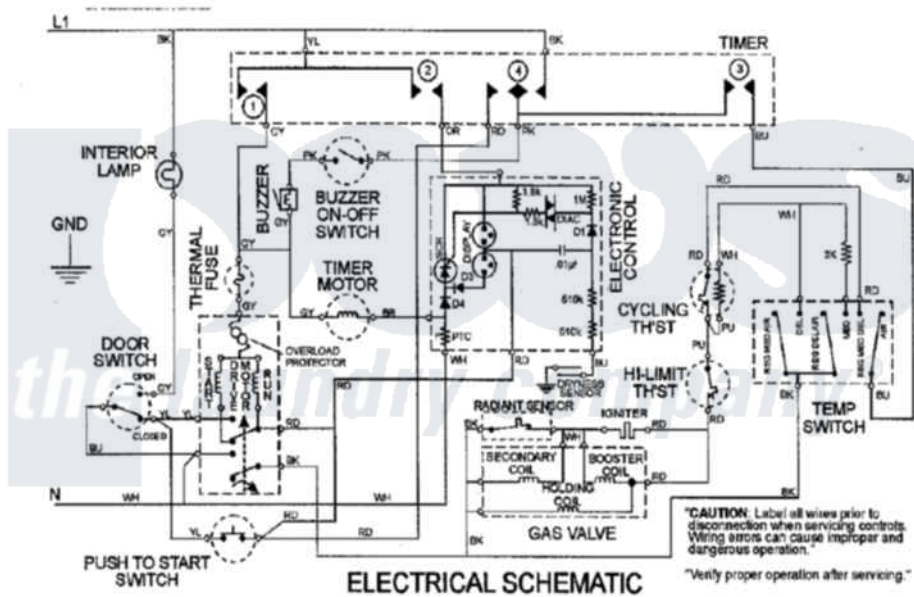

Maytag MDG3500BWQ 08 - WIRING INFORMATION

63710910-1098

ELECTRICAL WIRING DIAGRAM

Maytag Residential Maytag MDG3500BWQ Dryer Parts Parts Diagram 08 - WIRING INFORMATION

[Click on the part number to view part](#)

Item	Original Part Number	Replaced By	Status	Part Description
NI	15002953		Not Available	WIRING INFORMATION
"	15002654		Not Available	WIRING INFORMATION

the laundry company