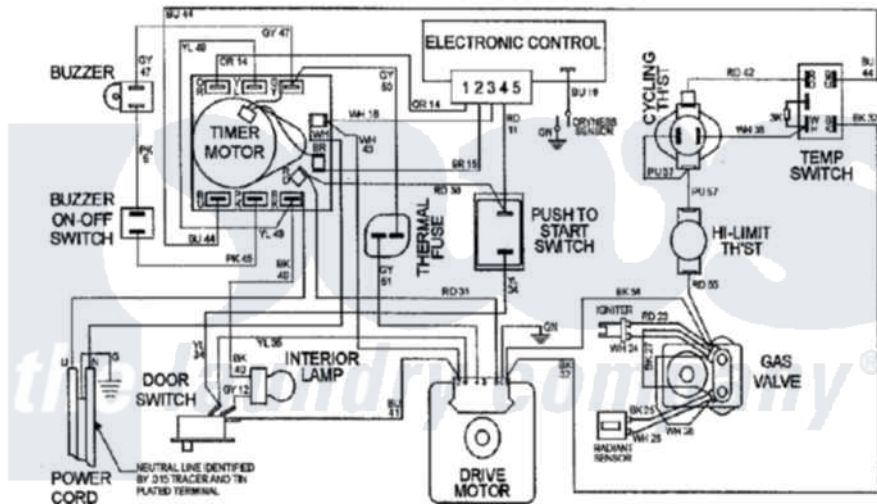

Maytag MDG3500BWQ 08 - WIRING INFORMATION

63710910-1098

ELECTRICAL WIRING DIAGRAM

Maytag Residential Maytag MDG3500BWQ Dryer Parts Parts Diagram 08 - WIRING INFORMATION

[Click on the part number to view part](#)

Item	Original Part Number	Replaced By	Status	Part Description
NI	15002953		Not Available	WIRING INFORMATION
"	15002654		Not Available	WIRING INFORMATION

the laundry company