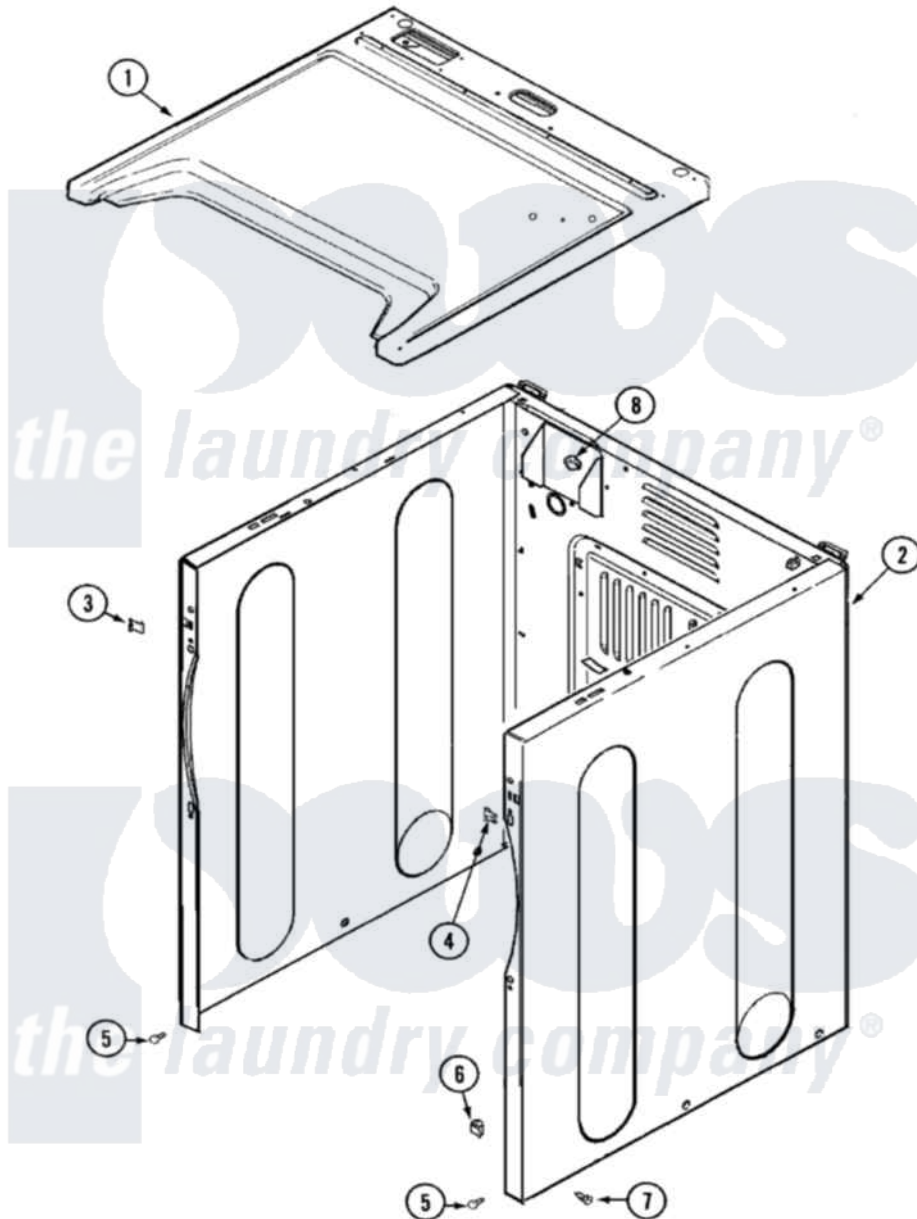

Maytag MDG3500BWW 01 - CABINET

Maytag Residential Maytag MDG3500BWW Dryer Parts Parts Diagram 01 - CABINET
 Click on the part number to view part

Item	Original Part Number	Replaced By	Status	Part Description
1	33002631			Cover, Top
"	33001896			Cover, Top
2	33002624			Cabinet, Assembly
"	33001897			Cabinet
"	22003643			CABINET ASSY. (WHT AS PK)
3	22002049			Clip Note: Clip, Front Panel
4	213280	204439		Screw And Fstner Assembly
5	22001995			Screw Note: Screw, Tumbler Front And Shroud
6	33002073	Y310376		Clip, Door Switch Harness
7	22003409	213007		Xfor Cabinet See Cabinet, Back
"	213007			Xfor Cabinet See Cabinet, Back
8	Y310376			Clip, Door Switch Harness