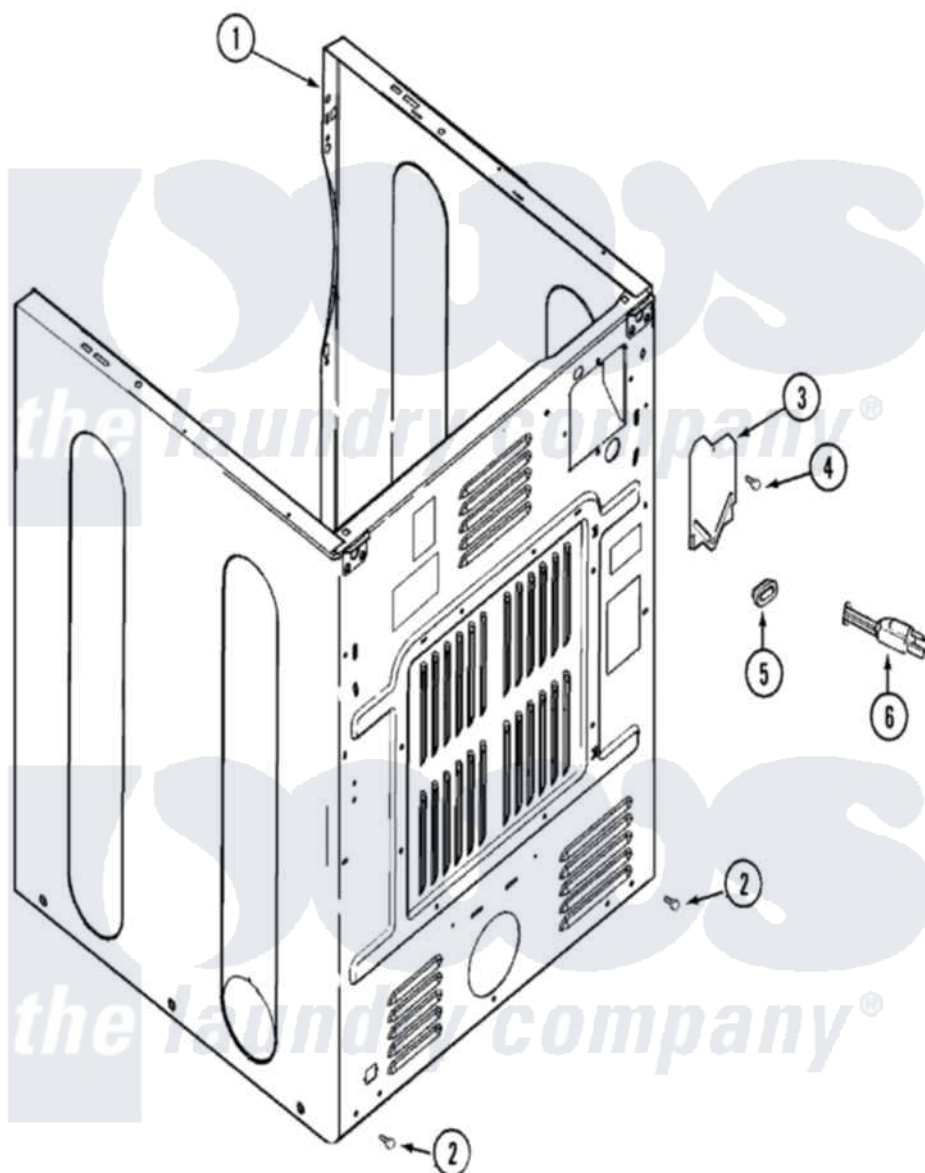

Maytag MDG3500BWW 02 - CABINET-REAR

Maytag Residential Maytag MDG3500BWW Dryer Parts Parts Diagram 02 - CABINET-REAR
 Click on the part number to view part

Item	Original Part Number	Replaced By	Status	Part Description
1	33002624			Cabinet, Assembly
"	33001897			Cabinet
"	22003643			CABINET ASSY. (WHT AS PK)
"	22003367	22004095		Hinge, Plastic
"	22001995			Screw Note: Screw, Tumbler Front And Shroud
2	22001995			Screw Note: Screw, Tumbler Front And Shroud
3	33001795			Cover, Terminal Block
4	22001995			Screw Note: Screw, Tumbler Front And Shroud
5	33002053	211881		Grommet, Cord Part Not Used-Gas Models Only
6	33002494	33002778		Power Cord