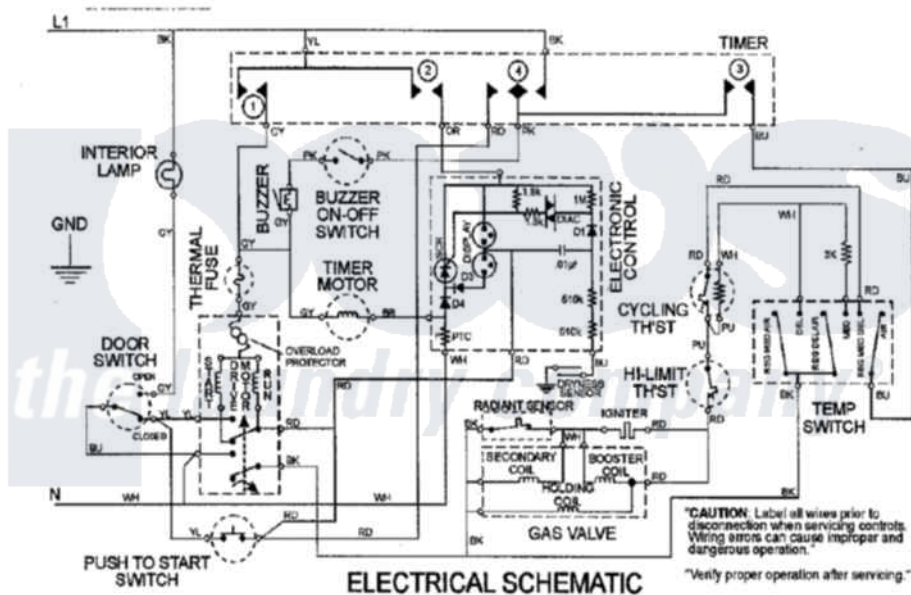

Maytag MDG3500BWW 08 - WIRING INFORMATION

63710910-1098

ELECTRICAL WIRING DIAGRAM

Maytag Residential Maytag MDG3500BWW Dryer Parts Parts Diagram 08 - WIRING INFORMATION

[Click on the part number to view part](#)

Item	Original Part Number	Replaced By	Status	Part Description
NI	15002953		Not Available	WIRING INFORMATION
"	15002654		Not Available	WIRING INFORMATION

the laundry company