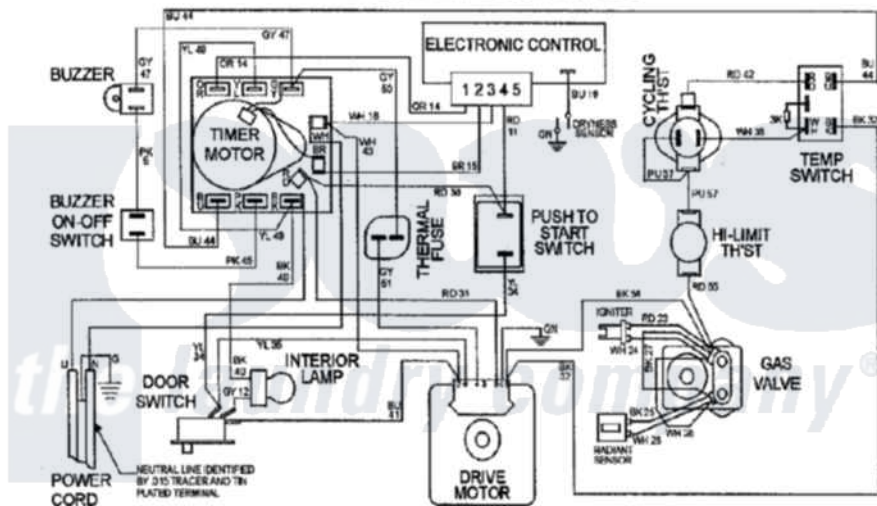

Maytag MDG3500BWW 08 - WIRING INFORMATION

63710910-1098

ELECTRICAL WIRING DIAGRAM

Maytag Residential Maytag MDG3500BWW Dryer Parts Parts Diagram 08 - WIRING INFORMATION

[Click on the part number to view part](#)

Item	Original Part Number	Replaced By	Status	Part Description
NI	15002953		Not Available	WIRING INFORMATION
"	15002654		Not Available	WIRING INFORMATION

the laundry company