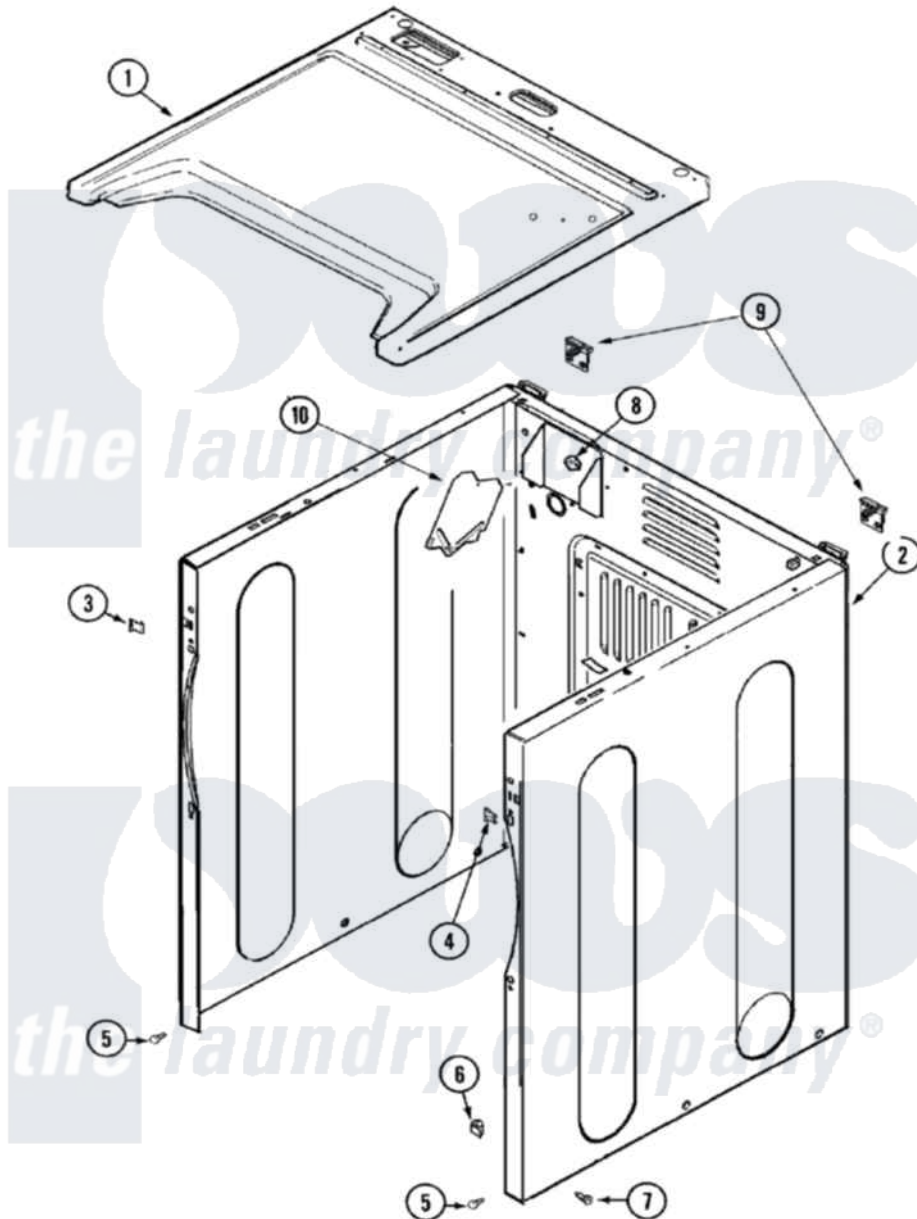

# Maytag MDG3600BWQ 01 - CABINET

Maytag Residential Maytag MDG3600BWQ Dryer Parts Parts Diagram 01 - CABINET  
 Click on the part number to view part

Item	Original Part Number	Replaced By	Status	Part Description
1	33002632		Not Available	COVER, TOP (BSQ-AS PK)
2	<a href="#">22003644</a>			Cabinet Assembly
3	<a href="#">22002049</a>			Clip Note: Clip, Front Panel
4	213280	<a href="#">204439</a>		Screw And Fstner Assembly
5	<a href="#">22001995</a>			Screw Note: Screw, Tumbler Front And Shroud
6	33002073	<a href="#">Y310376</a>		Clip, Door Switch Harness
7	<a href="#">213007</a>			Xfor Cabinet See Cabinet, Back
8	<a href="#">22003298</a>			Retainer, Wire
9	22003367	<a href="#">22004095</a>		Hinge, Plastic
"	<a href="#">22001995</a>			Screw Note: Screw, Tumbler Front And Shroud
10	<a href="#">33001795</a>			Cover, Terminal Block
"	<a href="#">22001995</a>			Screw Note: Screw, Tumbler Front And Shroud
11	<a href="#">Y310376</a>			Clip, Door Switch Harness