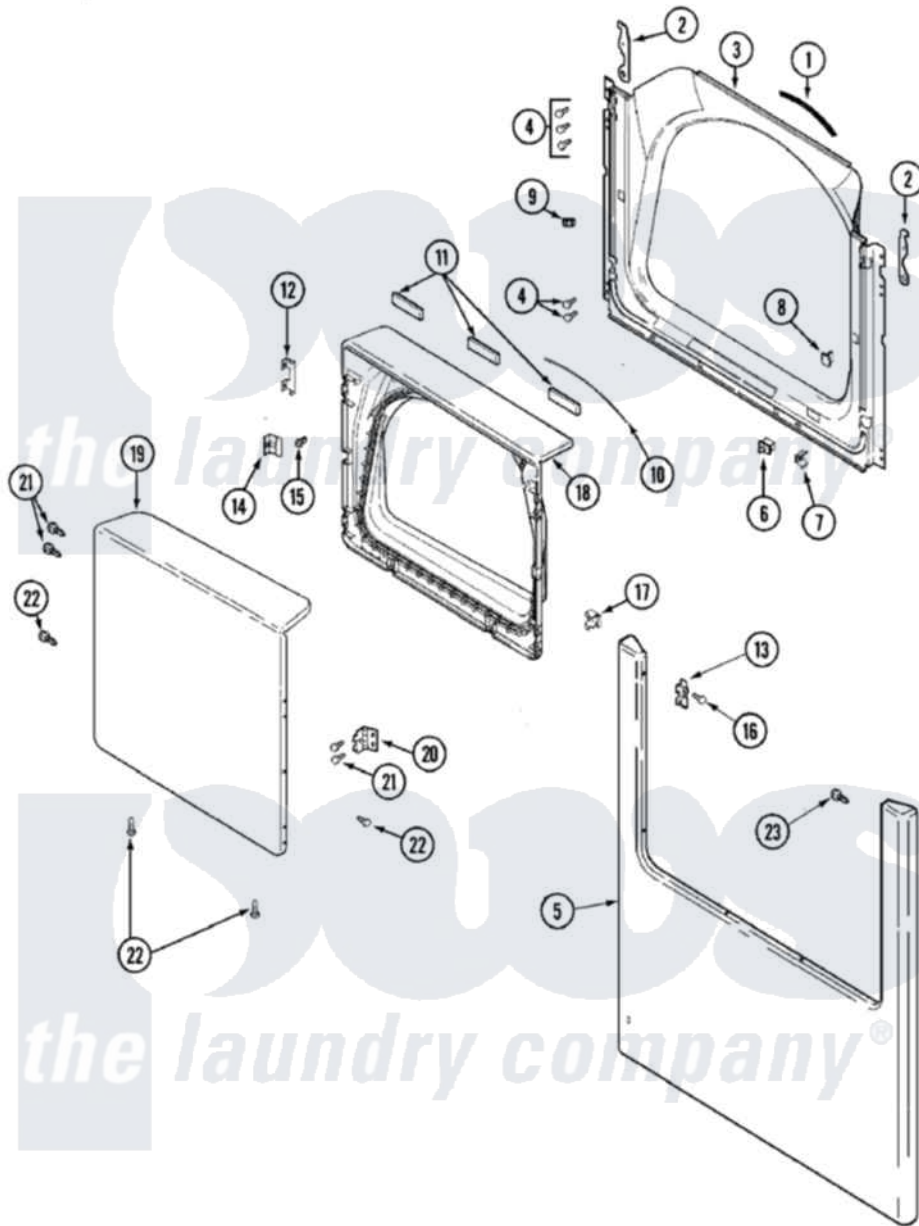

# Maytag MDG3600BWQ 03 - DOOR

Maytag Residential Maytag MDG3600BWQ Dryer Parts Parts Diagram 03 - DOOR  
 Click on the part number to view part

Item	Original Part Number	Replaced By	Status	Part Description
1	<a href="#">33001767</a>			Seal, Shroud
2	<a href="#">33002597</a>			Hook, Security
3	33002436		Not Available	SHROUD, (BSQ)
4	<a href="#">22001995</a>			Screw Note: Screw, Tumbler Front And Shroud
5	<a href="#">22002239</a>			Clip, Front Panel
"	<a href="#">33002368</a>			Panel, Front
"	213280	<a href="#">204439</a>		Screw And Fstner Assembly
6	33001508	<a href="#">W10169313</a>		Switch-Dor
7	<a href="#">33001760</a>			Bracket, Hinge
8	<a href="#">33001763</a>			Plug, Inner Door
9	Y304578	<a href="#">LA-1003</a>		Door Catch Kit
"	33001791	<a href="#">306436</a>		Door Latch Kit--W
10	<a href="#">33002094</a>			Seal, Door
11	33001268		Not Available	PAD, DOOR
12	<a href="#">22002038</a>			Clip, Door
13	<a href="#">33002349</a>			Cover, Hinge Hole

"	<a href="#">22002244</a>		Clip, Grounding
14	<a href="#">33001793</a>		Bracket, Strike
15	<a href="#">33001761</a>		Strike, Door
16	<a href="#">22002243</a>		Screw, Front Panel And Hinge
17	<a href="#">33001763</a>		Plug, Inner Door
18	<a href="#">33002351</a>		Screw
"	33002439	Not Available	DOOR, INNER (BSQ)
19	<a href="#">33002371</a>		Door, Outer
20	<a href="#">33001759</a>		Hinge, Door
21	22002062	<a href="#">98006631</a>	Screw
22	<a href="#">33002351</a>		Screw
23	22002062	<a href="#">98006631</a>	Screw