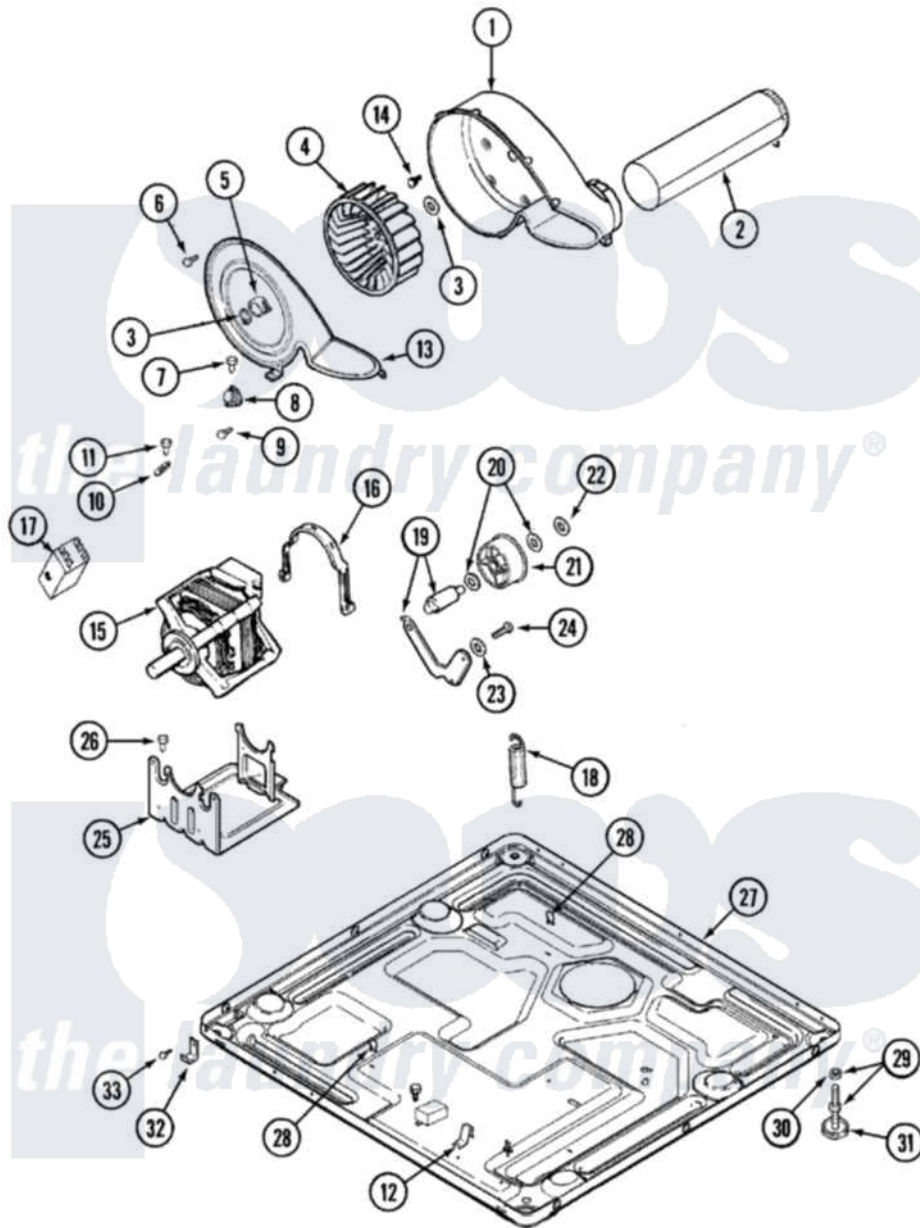

# Maytag MDG3600BWQ 05 - MOTOR DRIVE

Maytag Residential Maytag MDG3600BWQ Dryer Parts Parts Diagram 05 - MOTOR DRIVE  
 Click on the part number to view part

Item	Original Part Number	Replaced By	Status	Part Description
1	<a href="#">33001789</a>			Housing, Blower
2	<a href="#">22001995</a>			Screw Note: Screw, Tumbler Front And Shroud
"	<a href="#">33001800</a>			Duct Assembly, Exhaust
3	410233	<a href="#">9703438</a>		Ring-Retrn
4	<a href="#">33002797</a>			Wheel, Blower
"	<a href="#">33001790</a>			Wheel, Blower
5	<a href="#">312967</a>			Clamp, Blower Housing
6	33001855	<a href="#">33002917</a>		Screw, No.10-16
7	<a href="#">Y313561</a>			Screw----NA
8	<a href="#">306910</a>			Thermostat, Multi Temp Note: Thermostat
9	22002925	<a href="#">3370225</a>		Screw
10	<a href="#">33001762</a>			Fuse, Thermal
11	22002925	<a href="#">3370225</a>		Screw
12	<a href="#">22002244</a>			Clip, Grounding
13	<a href="#">33001873</a>			Cover, Blower Housing----NA