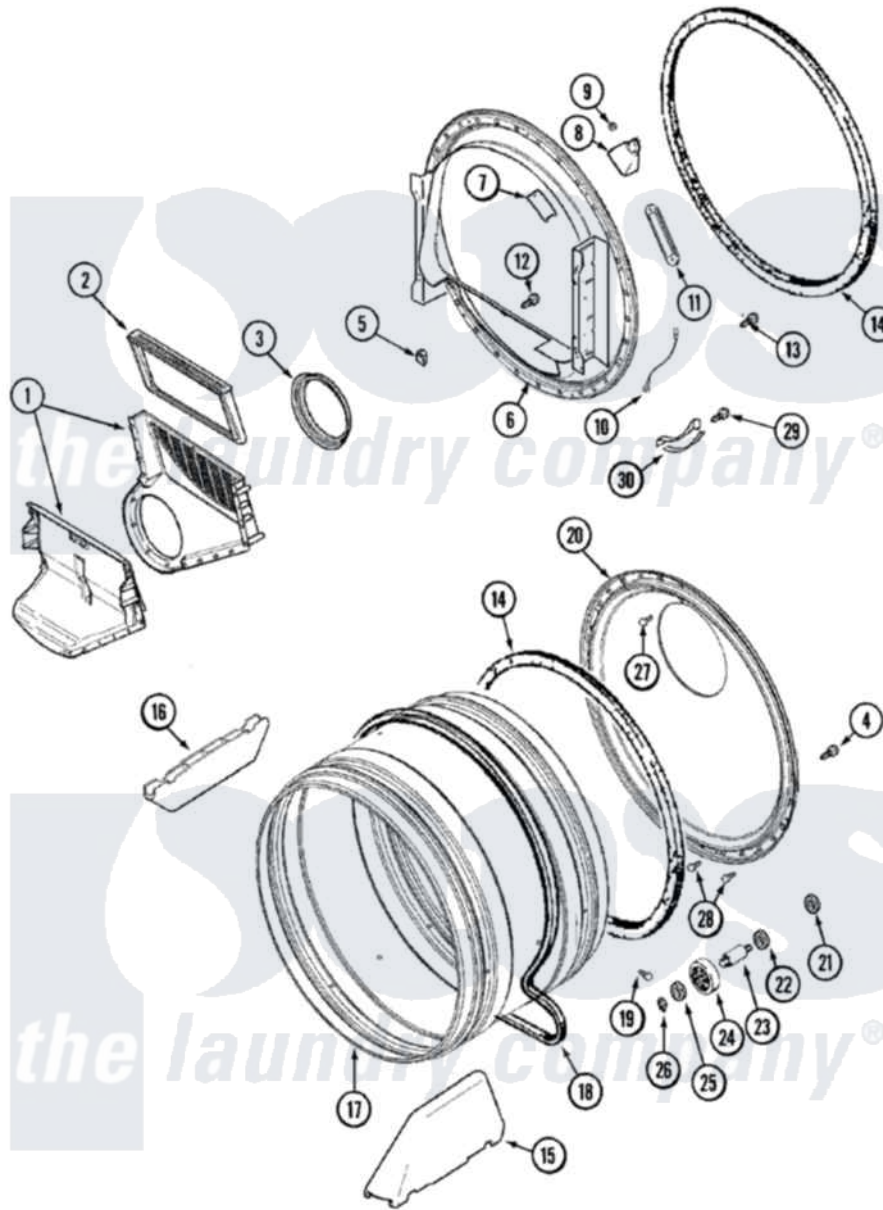

Maytag MDG3600BWQ 07 - TUMBLER

Maytag Residential Maytag MDG3600BWQ Dryer Parts Parts Diagram 07 - TUMBLER
 Click on the part number to view part

Item	Original Part Number	Replaced By	Status	Part Description
1	33002765		Not Available	INLET DUCT ASSEMBLY (GAS)
"	33001799			Outlet Duct Assembly Note: Outlet Duct Assembly
2	33001808			Filter, Lint
3	33002560			Seal, Blower
4	33002190			SCrew, C BraCe, BraCket, Cabinet
5	22003298			Retainer, Wire
6	33001868			Front, Tumbler Front W/Sensor Note: Front, Tumbler
7	33001869			Lens, Drum Light
"	33001871			Screw Note: Screw, Drum Light
8	33001870		Not Available	HOLDER, LAMP (W/HOUSING) NOTE: LAMP (W/HOUSING & HOLDER)
"	22002263			Lamp
9	211294	90767		Screw, 8A X 3/8 HeX Washer

9	211294	30707	Head Tapping
10	Y303711		Sensor Ground Wire
11	33001809		Sensor Bar Assembly
12	312311	312311MAY	Screw
13	33001855	33002917	Screw, No.10-16
14	33001807		Seal, Tumbler
15	33002032		Baffle
16	33001755		Baffle
17	33001889		Tumbler
18	33002535		V-Belt
19	33001788	33002973	Screw, No.9-15 X 1.00 Hx WS
20	33001801		Back, Tumbler
21	33001443		Nut, Hex
22	312525	Not Available	HUB F/LINT SCREEN RETAINER
23	Y312948	6-3129480	Shaft- Tumbler
24	Y303373	12001541	Drum Roller/Washer Assembly--W
25	312535		Washer, Vault Mounting Brk.
26	410233	9703438	Ring-Retrn
27	210932		Screw, No.8 X 9/16 Ctsk Note: Screw, Inlet Duct
28	22002925	3370225	Screw
29	210720		Rivet, Bearing To Tumbler Fmt
30	306508		Tumbler Bearing Kit ----W