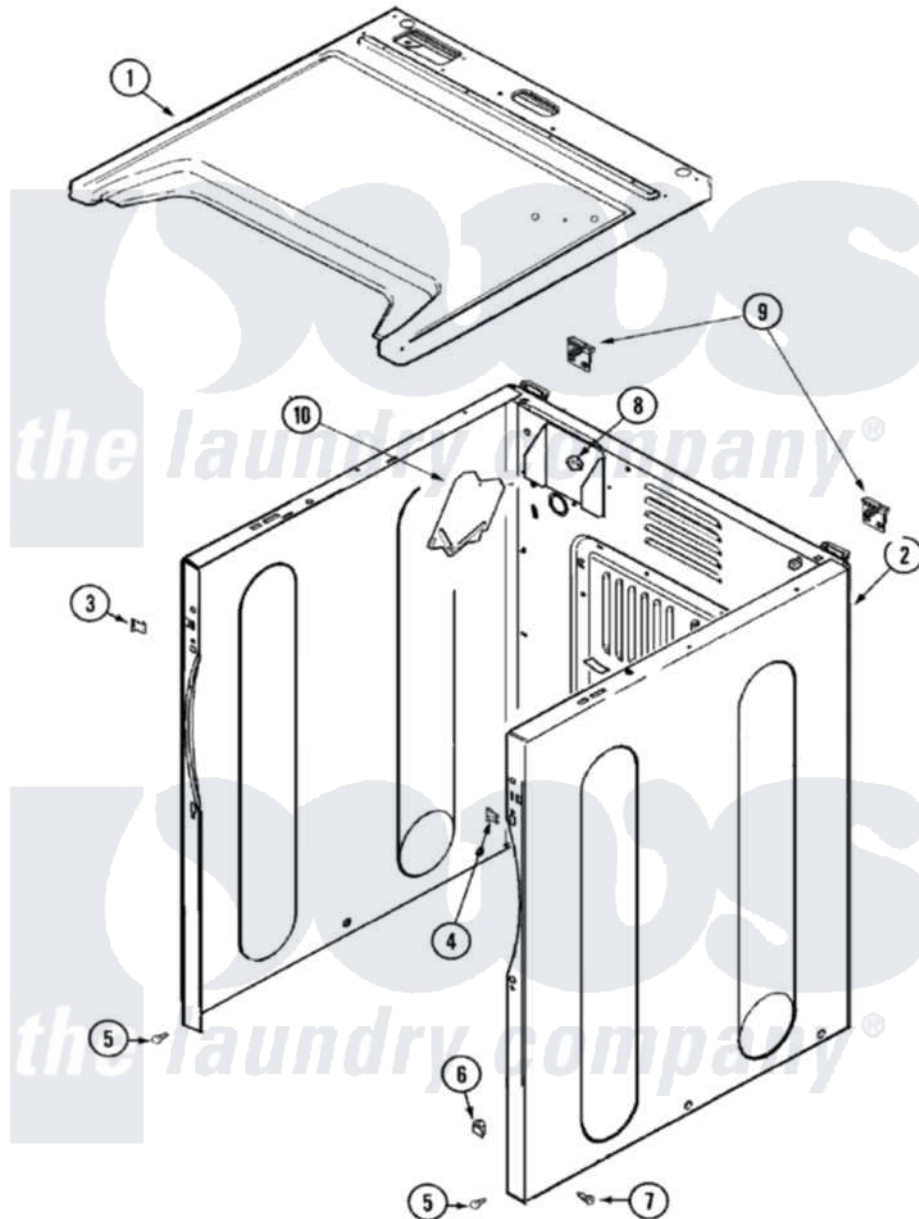

Maytag MDG3600BWW 01 - CABINET

Maytag Residential Maytag MDG3600BWW Dryer Parts Parts Diagram 01 - CABINET
 Click on the part number to view part

Item	Original Part Number	Replaced By	Status	Part Description
1	33002631			Cover, Top
2	22003643			CABINET ASSY. (WHT AS PK)
3	22002049			Clip Note: Clip, Front Panel
4	213280	204439		Screw And Fstner Assembly
5	22001995			Screw Note: Screw, Tumbler Front And Shroud
6	33002073	Y310376		Clip, Door Switch Harness
7	213007			Xfor Cabinet See Cabinet, Back
8	22003298			Retainer, Wire
9	22003367	22004095		Hinge, Plastic
"	22001995			Screw Note: Screw, Tumbler Front And Shroud
10	33001795			Cover, Terminal Block
"	22001995			Screw Note: Screw, Tumbler Front And Shroud
11	Y310376			Clip, Door Switch Harness