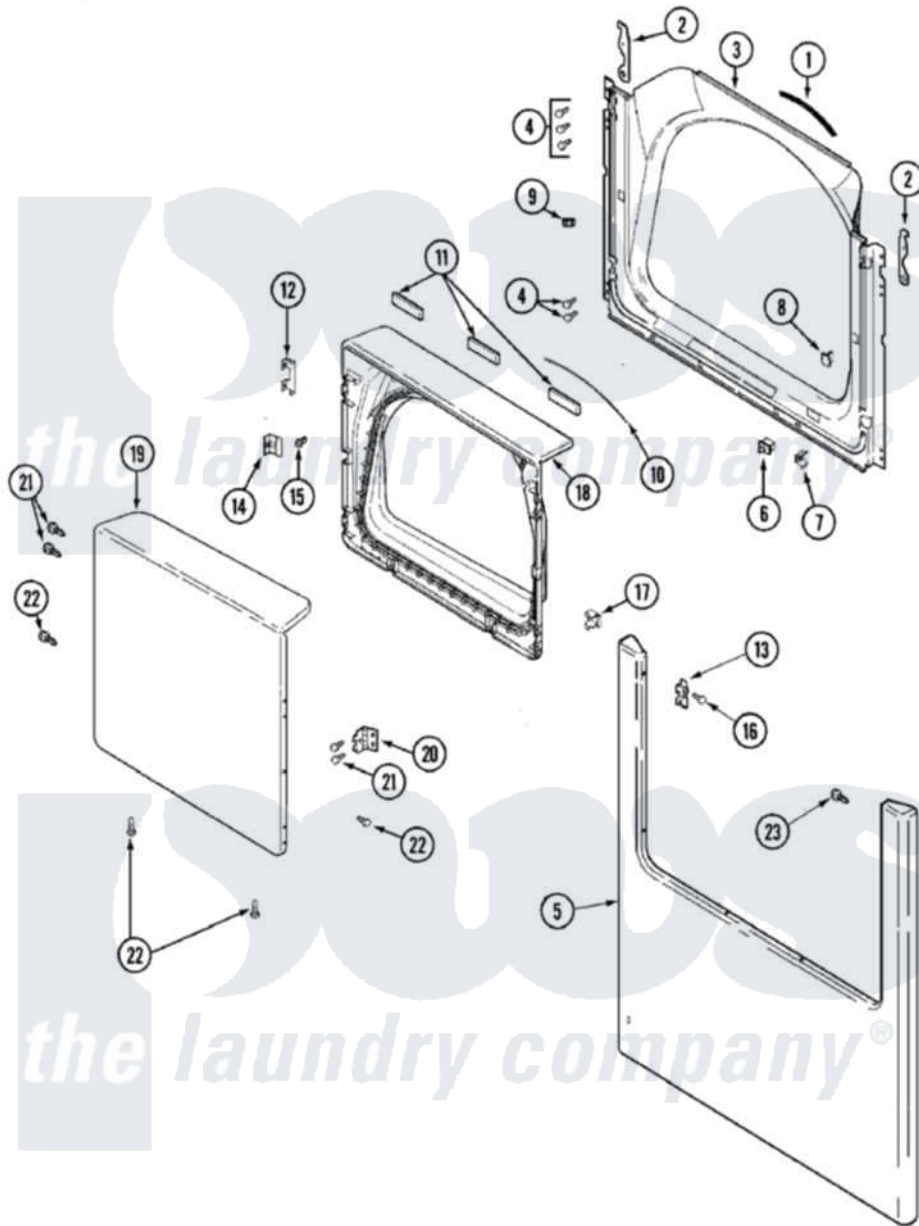

Maytag MDG3600BWW 03 - DOOR

Maytag [Residential Maytag MDG3600BWW Dryer Parts](#) Parts Diagram 03 - DOOR
 Click on the part number to view part

Item	Original Part Number	Replaced By	Status	Part Description
1	33001767			Seal, Shroud
2	33002597			Hook, Security
3	33001900			Shroud
4	22001995			Screw Note: Screw, Tumbler Front And Shroud
5	22002239			Clip, Front Panel
"	33001901			Panel, Front
"	213280	204439		Screw And Fstner Assembly
6	33001508	W10169313		Switch-Dor
7	33001760			Bracket, Hinge
8	33001763			Plug, Inner Door
9	Y304578	LA-1003		Door Catch Kit
"	33001791	306436		Door Latch Kit--W
10	33002094			Seal, Door
11	33001268		Not Available	PAD, DOOR
12	22002038			Clip, Door
13	22002244			Clip, Grounding

"	33001764		Cover, Hinge Hole
14	33001793		Bracket, Strike
15	33001761		Strike, Door
16	22002243		Screw, Front Panel And Hinge
17	33001763		Plug, Inner Door
18	33001899		Door, Inner
"	22002063		Screw No.8-18AB Wafer Head
19	33001904		Door, Outer
20	33001759		Hinge, Door
21	22002062	98006631	Screw
22	22002063		Screw No.8-18AB Wafer Head
23	22002062	98006631	Screw