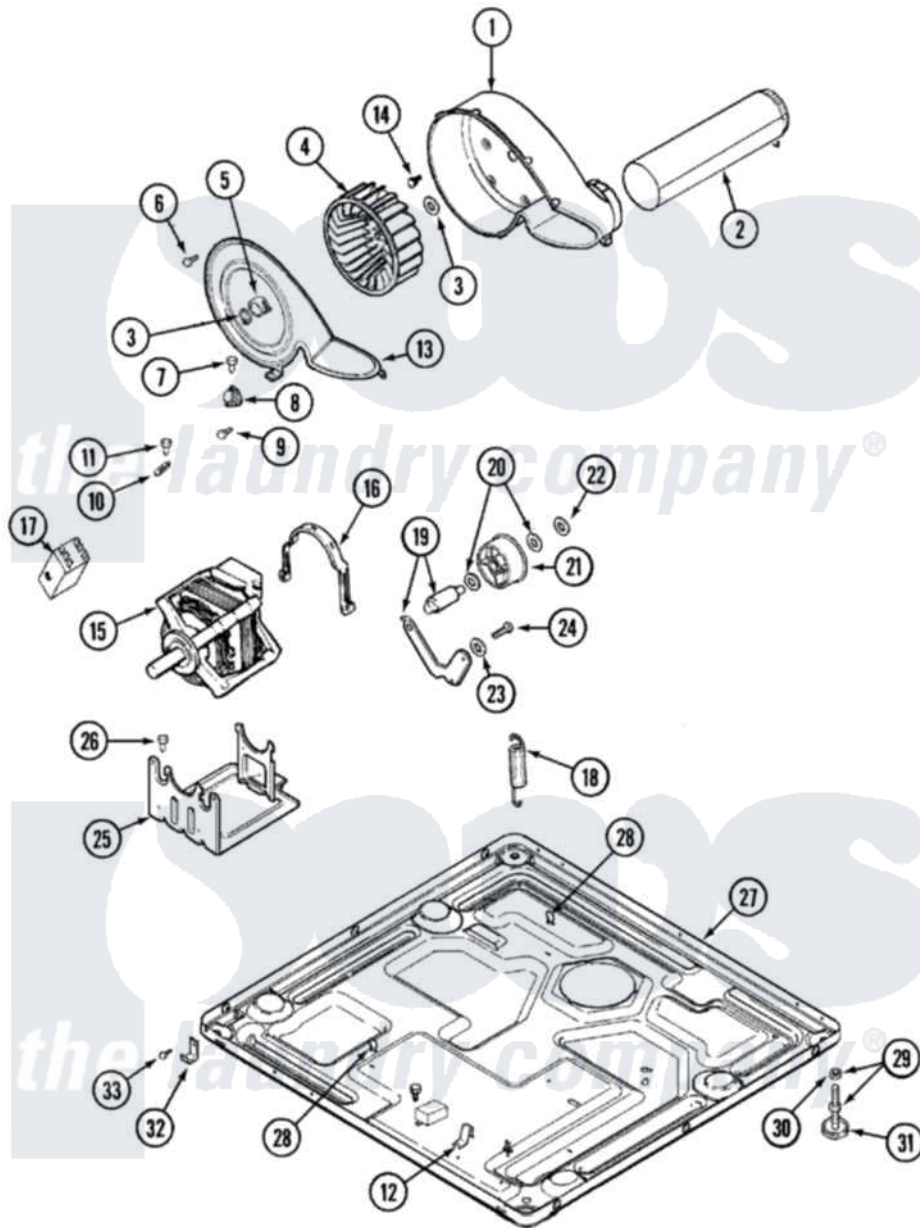

# Maytag MDG3600BWW 05 - MOTOR DRIVE

Maytag Residential Maytag MDG3600BWW Dryer Parts Parts Diagram 05 - MOTOR DRIVE  
 Click on the part number to view part

Item	Original Part Number	Replaced By	Status	Part Description
1	<a href="#">33001789</a>			Housing, Blower
2	<a href="#">22001995</a>			Screw Note: Screw, Tumbler Front And Shroud
"	<a href="#">33001800</a>			Duct Assembly, Exhaust
3	410233	<a href="#">9703438</a>		Ring-Retrn
4	<a href="#">33002797</a>			Wheel, Blower
"	<a href="#">33001790</a>			Wheel, Blower
5	<a href="#">312967</a>			Clamp, Blower Housing
6	33001855	<a href="#">33002917</a>		Screw, No.10-16
7	<a href="#">Y313561</a>			Screw----NA
8	<a href="#">306910</a>			Thermostat, Multi Temp Note: Thermostat
9	22002925	<a href="#">3370225</a>		Screw
10	<a href="#">33001762</a>			Fuse, Thermal
11	22002925	<a href="#">3370225</a>		Screw
12	<a href="#">22002244</a>			Clip, Grounding
13	<a href="#">33001873</a>			Cover, Blower Housing----NA