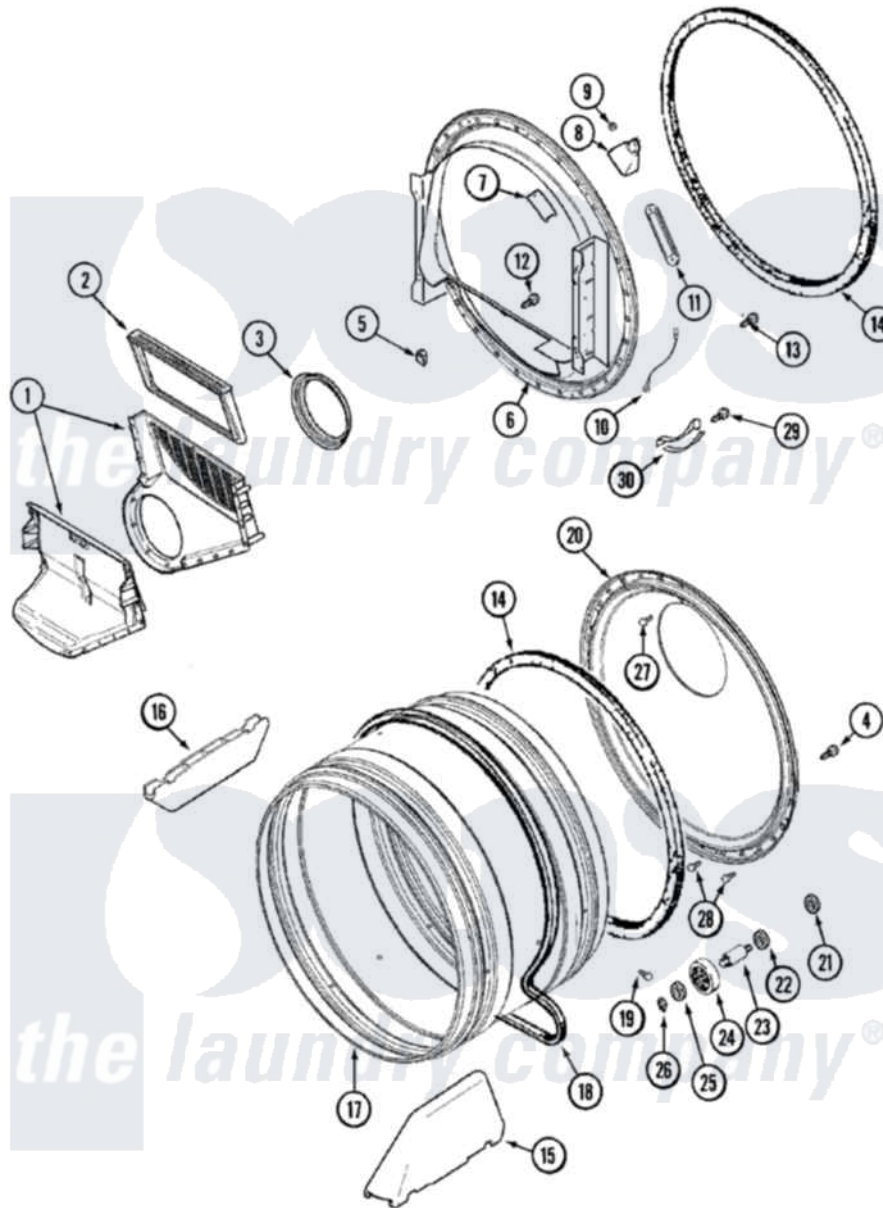

Maytag MDG3600BWW 07 - TUMBLER

Maytag Residential Maytag MDG3600BWW Dryer Parts Parts Diagram 07 - TUMBLER
 Click on the part number to view part

Item	Original Part Number	Replaced By	Status	Part Description
1	33002765		Not Available	INLET DUCT ASSEMBLY (GAS)
"	33001799			Outlet Duct Assembly Note: Outlet Duct Assembly
2	33001808			Filter, Lint
3	33002560			Seal, Blower
4	33002190			SCrew, C BraCe, BraCket, Cabinet
5	22003298			Retainer, Wire
6	33001868			Front, Tumbler Front W/Sensor Note: Front, Tumbler
7	33001869			Lens, Drum Light
"	33001871			Screw Note: Screw, Drum Light
8	33001870		Not Available	HOLDER, LAMP (W/HOUSING) NOTE: LAMP (W/HOUSING & HOLDER)
"	22002263			Lamp
9	211294	90767		Screw, 8A X 3/8 HeX Washer

9	211294	30707	Head Tapping
10	Y303711		Sensor Ground Wire
11	33001809		Sensor Bar Assembly
12	312311	312311MAY	Screw
13	33001855	33002917	Screw, No.10-16
14	33001807		Seal, Tumbler
15	33002032		Baffle
16	33001755		Baffle
17	33001889		Tumbler
18	33002535		V-Belt
19	33001788	33002973	Screw, No.9-15 X 1.00 Hx WS
20	33001801		Back, Tumbler
21	33001443		Nut, Hex
22	312525	Not Available	HUB F/LINT SCREEN RETAINER
23	Y312948	6-3129480	Shaft- Tumbler
24	Y303373	12001541	Drum Roller/Washer Assembly--W
25	312535		Washer, Vault Mounting Brk.
26	410233	9703438	Ring-Retrn
27	210932		Screw, No.8 X 9/16 Ctsk Note: Screw, Inlet Duct
28	22002925	3370225	Screw
29	210720		Rivet, Bearing To Tumbler Fmt
30	306508		Tumbler Bearing Kit ----W