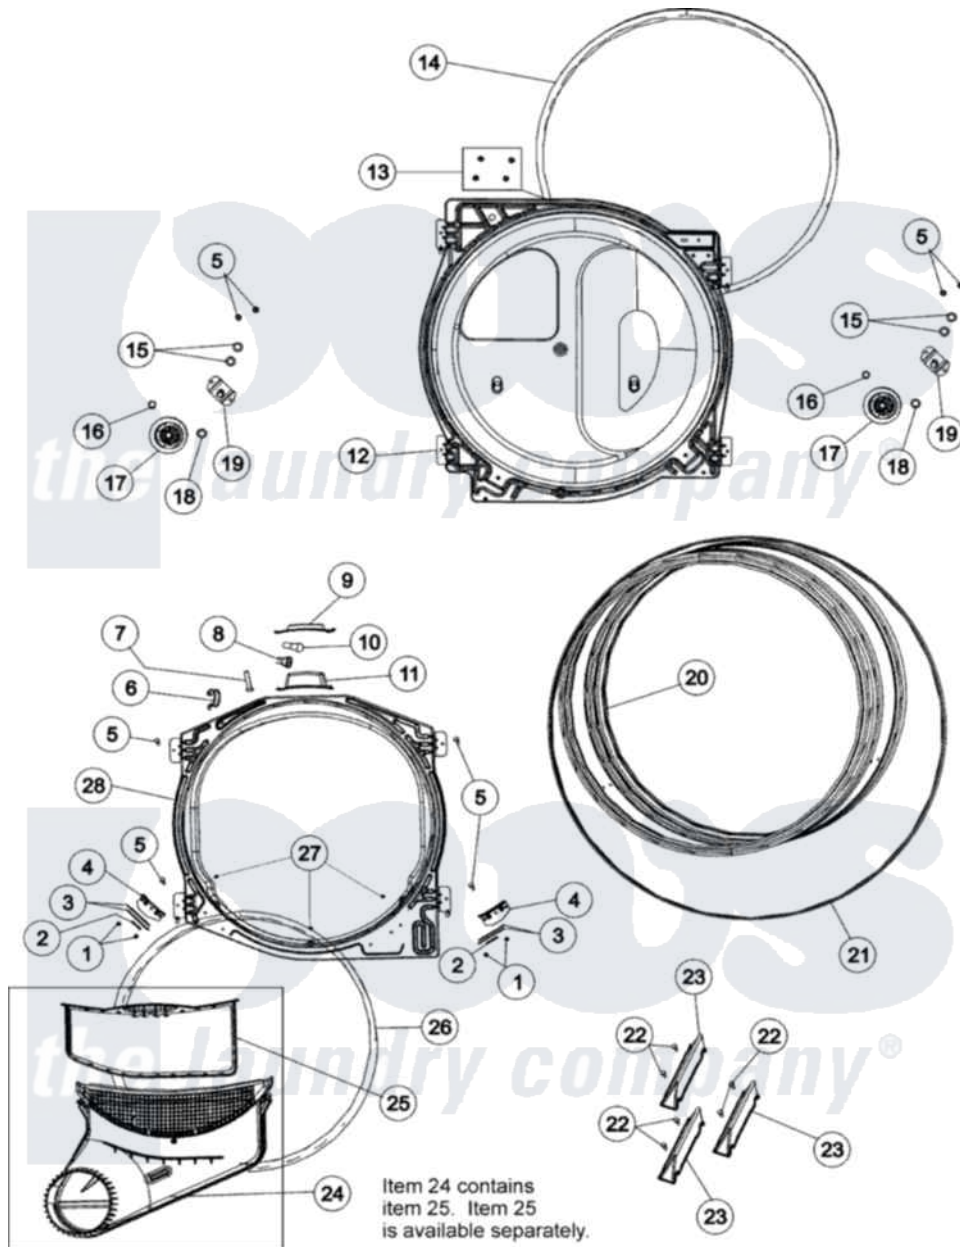

Maytag MDG3706AWW 05 - TUMBLER

Maytag [Residential Maytag MDG3706AWW Dryer Parts](#) Parts Diagram 05 - TUMBLER
 Click on the part number to view part

Item	Original Part Number	Replaced By	Status	Part Description
1	37001031	3370225		Screw
2	500121	510189		Pad Felt
3	40116501	37001298		Glide- Dry
4	37001036			Bracket, Cylinder Glide
5	503661	27001200		Screw
6	504034			Clip, Wire
7	505295			Screw, No.8ab-16 x 3/4 PH
8	504458	Y504452		Light Assembly
9	40094301			Lens, Light
10	Y60954	67001316		Bulb, Light
11	503622	Y504452		Light Assembly
12	504801W	502614WP		Bulkhead, Rear
13	503688			Screw, 10B-16 X .34 I
14	37001132			Seal, Cylinder
15	52549			Washer, 501 ID X3/4 Odx
16	23748			Ring, Retaining

17	37001042		Assembly, Cylinder Roller
18	Y504082		Washer, Wave
19	40113601		Assembly, Roller Brkt
20	504467W	504467WP	Cylinder Assembly
21	40111201		Belt, Cylinder
22	Y62588		Screw, 10BT-12 X 1 Tap
23	37001125	12002559	Baffle Kit
24	37001141		Air Duct Assembly
25	37001142		Filter, Lint
26	37001132		Seal, Cylinder
27	37001030		Screw, No.8ab-16 x 3/4 Fh
28	503616W	503616WP	Assembly, Frt Bulkhead