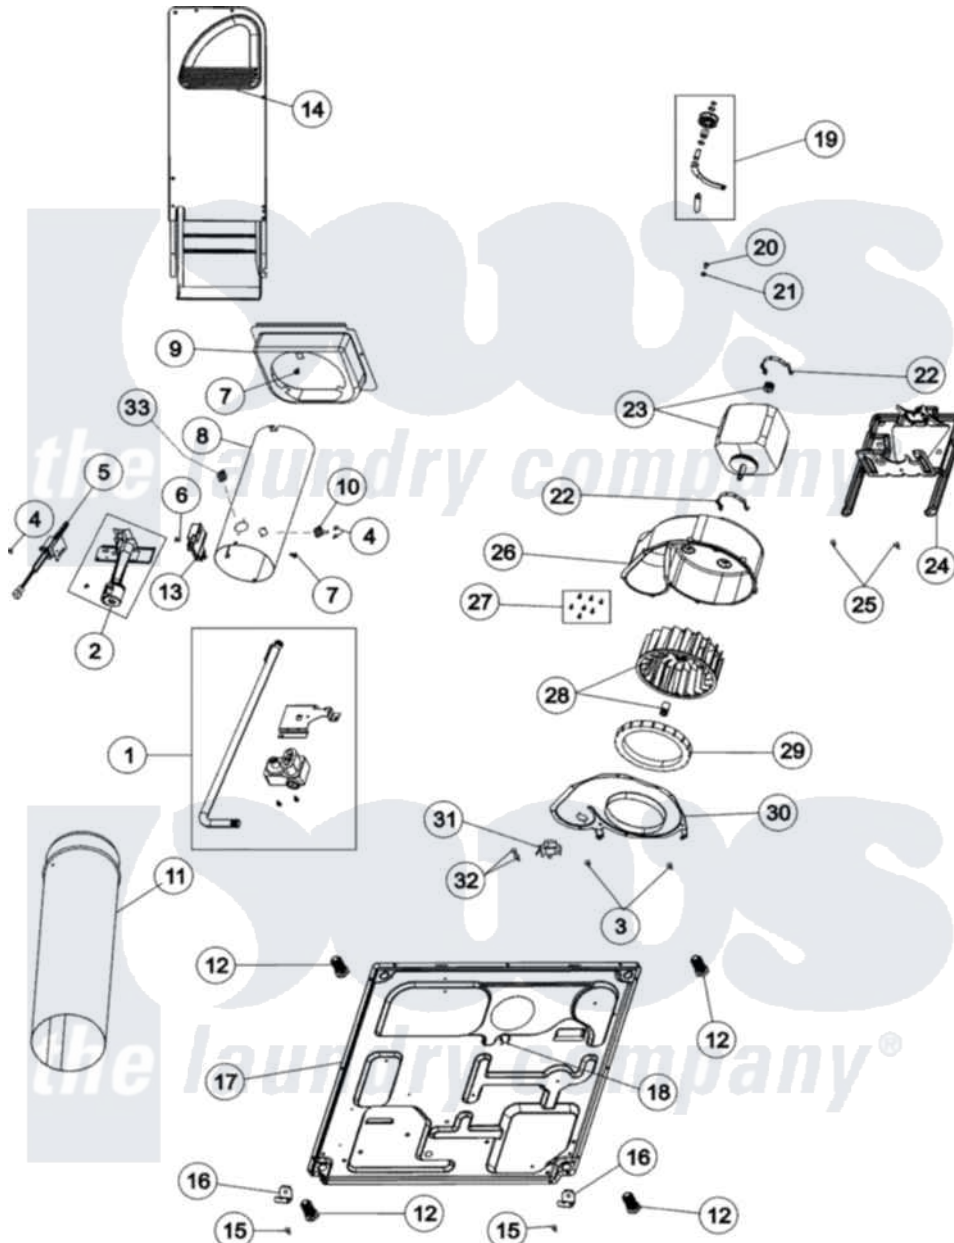

Maytag MDG3757AWW 01 - BASE, HEATING & MOTOR

Maytag [Residential Maytag MDG3757AWW Dryer Parts](#) Parts Diagram 01 - BASE, HEATING & MOTOR
 Click on the part number to view part

Item	Original Part Number	Replaced By	Status	Part Description
1	37001127			Valve And Pipe Assembly
2	649P3	LPK1		LP Gas Con
"	Y56234	37001304		Burner Ign
"	650P3			Kit, Gas Burner Conversion
3	503688			Screw, 10B-16 X .34 I
4	56692	8281196		Screw
5	40069801	37001308		Ignitor
6	23222	3177991		Screw
7	503688			Screw, 10B-16 X .34 I
8	37001041	37001303		Duct- Comb
9	500122	510101		Shroud Heat Duct
10	Y61886			Thermostat, Limit-Blk
11	505518			Duct, Exhaust
12	Y500101			Leg, Leveling
13	Y56231	338906		Radiant, Sensor
14	503605			Assembly, Heater Duct

15	27001200		Screw
16	37001145		Clip, Front Panel
17	37001156		Dryer Base
18	504034		Clip, Wire
19	37001287		Assembly, Idler Lever/Shaft/Pulley
20	500824		Screw, 1/4-20 Unc Hex
21	27001225		Nut, Jam Mid Lock 1/4-20
22	Y58047	660658	Clamp, Motor Mounting 343481 685441
23	40048501	2200376	Motor
24	503613		Mount, Motor
25	27001200		Screw
26	56020		Housing, Blower
27	31260		Screw, No.8 X 3/8 Ind H
28	56000	510139P	Assembly Blower Fan Package
29	37001119		Seal, Blower Housing
30	500078	511969P	Kit Blower Housing And Cover
31	37001136		Thermostat, Cycling 146F
32	501086	90767	Screw, 8A X 3/8 HeX Washer Head Tapping
33	40113801		Fuse, Thermal